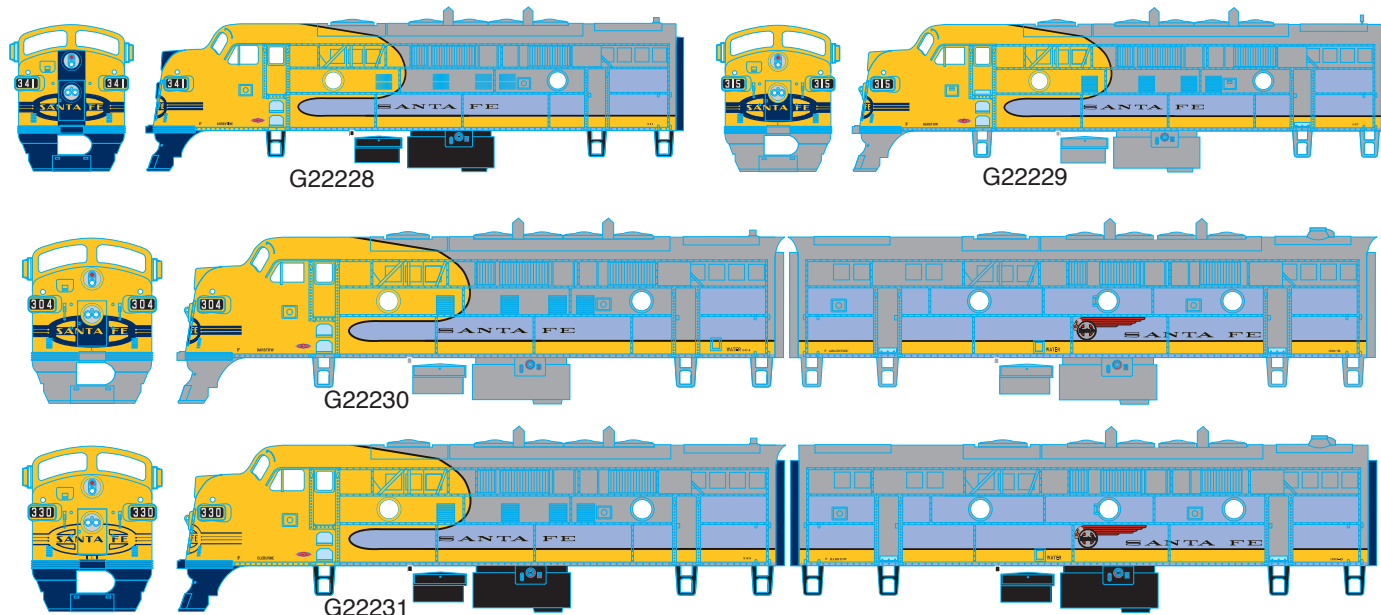

Announced: 10-20-09
Orders Due: 11-13-09
 ETA: March 2010

F7/F3 Santa Fe Yellow Bonnets

All locomotives feature prototype-specific, separately applied "as-built" and/or "modernized" injection-molded and photo-etched metal detail parts and cab interior.

Modernized A-units are equipped with all or some of the following as appropriate:

- Eyebrow grabs
- Sunshades
- Nose-side ladder grabs
- Ladder-rest grabs

All modernized units are equipped with the following:

- Screw-mounted chassis
- Individual window "glass"
- Detailed battery boxes/air tank with brackets
- Fully detailed 1200 gal. or 1500 gal. fuel tank with brackets
- Partial or complete de-skirting if needed
- Lift lugs (as appropriate), front and rear
- MU hoses, coupler cut levers, and air hoses, front and rear

Athearn Genesis® F units are now available in "Modernized" configurations where prototypically appropriate.

- New factory-installed onboard sound and DCC decoder!
- Individual sound boards installed in both the A-unit and B-Unit.
- Sound units are Dual-mode, compatible with both DCC and DC operations.
- In DCC mode, all functions are NMRA compatible.
- In DCC mode, you can program an MU lashup with lead unit only horn, bell and lights.
- Fully functional headlights and Mars lights (where applicable) in both modes.
- Operating back-up light (where applicable).
- Genesis driveline with dynamically-balanced five-pole skew-wound motor and flywheels.
- Directional constant lighting.