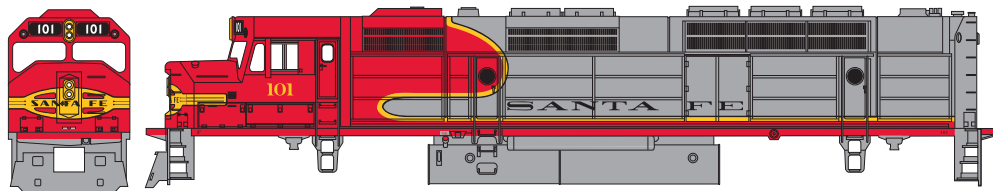

- _____ 22418 DC/No Sound $99.98
- _____ 22419 DC/No Sound $99.98
- _____ 22420 DC/No Sound $99.98
- _____ 22458 DCC with Tsunami $229.98 FP45 Santa Fe Super Chief #101
- _____ 22459 DCC with Tsunami $229.98 FP45 Santa Fe Super Chief #103
- _____ 22460 DCC with Tsunami $229.98 FP45 Santa Fe Super Chief #106