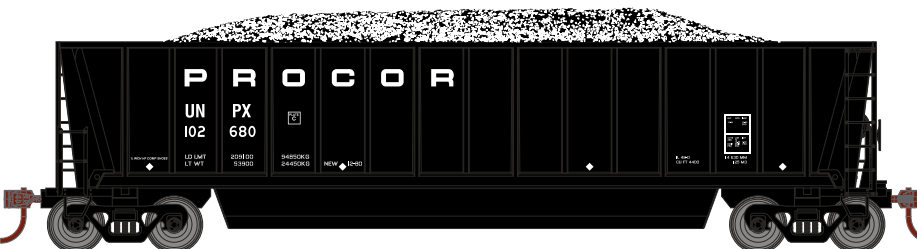

Procor

Era: 1980+

ATH29612	HO RTR Bathtub Gondola w/Load, PROCOR #102680
ATH29613	HO RTR Bathtub Gondola w/Load, PROCOR #1 (3)
ATH29614	HO RTR Bathtub Gondola w/Load, PROCOR #2 (3)
ATH29615	HO RTR Bathtub Gondola w/Load, PROCOR #3 (3)

$34.98 Individual SRP **$99.98** 3-Pack SRP

Visit Your Local Retailer | Visit www.athearn.com | Call 1.800.338.4639