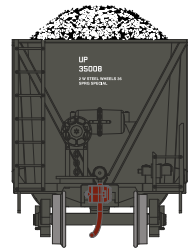

HO Bathtub Gondola w/Load

Announced 9.27.19
Orders Due: 10.25.19

ETA: September 2020

CP Rail

Era: 1978+

- | | |
|----------|---|
| ATH29600 | HO RTR Bathtub Gondola w/Load, CP Black #799677 |
| ATH29601 | HO RTR Bathtub Gondola w/Load, CP Black #1 (3) |
| ATH29602 | HO RTR Bathtub Gondola w/Load, CP Black #2 (3) |
| ATH29603 | HO RTR Bathtub Gondola w/Load, CP Black #3 (3) |

Union Pacific*

Era: 2005+

- | | |
|----------|--|
| ATH29604 | HO RTR Bathtub Gondola w/Load, UP Black #35008 |
| ATH29605 | HO RTR Bathtub Gondola w/Load, UP Black #1 (3) |
| ATH29606 | HO RTR Bathtub Gondola w/Load, UP Black #2 (3) |
| ATH29607 | HO RTR Bathtub Gondola w/Load, UP Black #3 (3) |