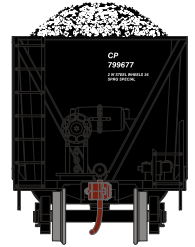

HO Bathtub Gondola w/Load

Announced 9.27.19
Orders Due: 10.25.19

ETA: September 2020

CP Rail

Era: 1978+

- | | |
|----------|---|
| ATH29600 | HO RTR Bathtub Gondola w/Load, CP Black #799677 |
| ATH29601 | HO RTR Bathtub Gondola w/Load, CP Black #1 (3) |
| ATH29602 | HO RTR Bathtub Gondola w/Load, CP Black #2 (3) |
| ATH29603 | HO RTR Bathtub Gondola w/Load, CP Black #3 (3) |

Union Pacific*

Era: 2005+

- | | |
|----------|--|
| ATH29604 | HO RTR Bathtub Gondola w/Load, UP Black #35008 |
| ATH29605 | HO RTR Bathtub Gondola w/Load, UP Black #1 (3) |
| ATH29606 | HO RTR Bathtub Gondola w/Load, UP Black #2 (3) |
| ATH29607 | HO RTR Bathtub Gondola w/Load, UP Black #3 (3) |