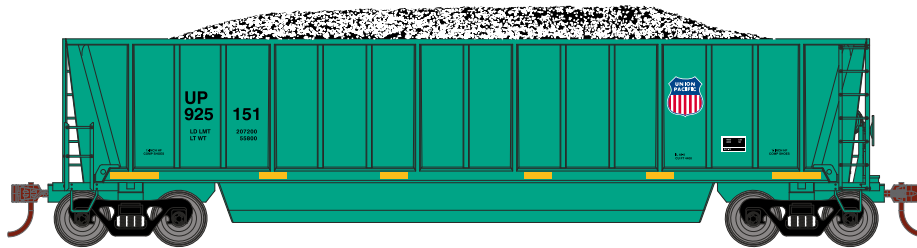

HO Bathtub Gondola w/Load

Announced 9.27.19
Orders Due: 10.25.19

ETA: September 2020

CP Rail

Era: 1978+

- | | |
|----------|---|
| ATH29600 | HO RTR Bathtub Gondola w/Load, CP Black #799677 |
| ATH29601 | HO RTR Bathtub Gondola w/Load, CP Black #1 (3) |
| ATH29602 | HO RTR Bathtub Gondola w/Load, CP Black #2 (3) |
| ATH29603 | HO RTR Bathtub Gondola w/Load, CP Black #3 (3) |

Union Pacific*

Era: 2005+

- | | |
|----------|--|
| ATH29604 | HO RTR Bathtub Gondola w/Load, UP Black #35008 |
| ATH29605 | HO RTR Bathtub Gondola w/Load, UP Black #1 (3) |
| ATH29606 | HO RTR Bathtub Gondola w/Load, UP Black #2 (3) |
| ATH29607 | HO RTR Bathtub Gondola w/Load, UP Black #3 (3) |

All Road Names

PROTOTYPE AND BACKGROUND INFO:

With the advent of rotary dumpers, the bathtub gondola allowed the railroads to haul more bulk cargo per carload than conventional open top hoppers. The absence of unloading gates and other appliances that affect internal capacity allowed for additional capacity per car. This improved transportation efficiency for these assigned service cars. The term "Bathtub" gondola is due to the internal shape of the car.