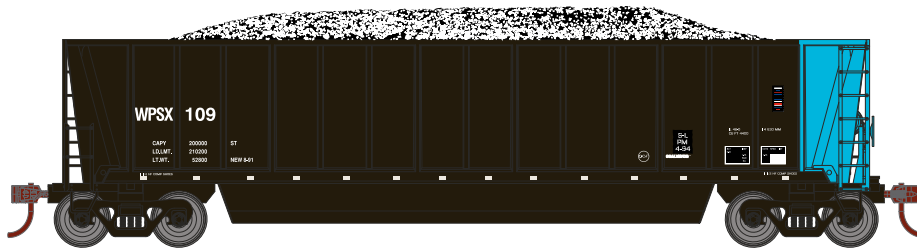

Era: 2005+

ATH29616	HO RTR Bathtub Gondola w/Load, DJJX #1105
ATH29617	HO RTR Bathtub Gondola w/Load, DJJX #1 (3)
ATH29618	HO RTR Bathtub Gondola w/Load, DJJX #2 (3)
ATH29619	HO RTR Bathtub Gondola w/Load, DJJX #3 (3)

Primed for Grime

#Ready2Rust

Wisconsin Public Service

Era: 1991+

ATH29620	HO RTR Bathtub Gondola w/Load, WPSX #109
ATH29621	HO RTR Bathtub Gondola w/Load, WPSX #1 (3)
ATH29622	HO RTR Bathtub Gondola w/Load, WPSX #2 (3)
ATH29623	HO RTR Bathtub Gondola w/Load, WPSX #3 (3)

All Road Names

PROTOTYPE AND BACKGROUND INFO:

With the advent of rotary dumpers, the bathtub gondola allowed the railroads to haul more bulk cargo per carload than conventional open top hoppers. The absence of unloading gates and other appliances that affect internal capacity allowed for additional capacity per car. This improved transportation efficiency for these assigned service cars. The term "Bathtub" gondola is due to the internal shape of the car.