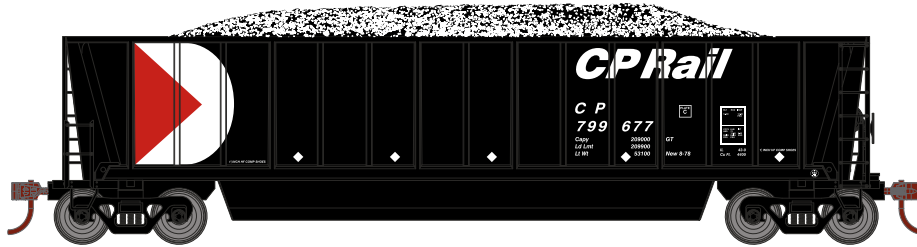

HO Bathtub Gondola w/Load

Announced 9.27.19
Orders Due: 10.25.19

ETA: September 2020

CP Rail

Era: 1978+

- | | |
|----------|---|
| ATH29600 | HO RTR Bathtub Gondola w/Load, CP Black #799677 |
| ATH29601 | HO RTR Bathtub Gondola w/Load, CP Black #1 (3) |
| ATH29602 | HO RTR Bathtub Gondola w/Load, CP Black #2 (3) |
| ATH29603 | HO RTR Bathtub Gondola w/Load, CP Black #3 (3) |

Union Pacific*

Era: 2005+

- | | |
|----------|--|
| ATH29604 | HO RTR Bathtub Gondola w/Load, UP Black #35008 |
| ATH29605 | HO RTR Bathtub Gondola w/Load, UP Black #1 (3) |
| ATH29606 | HO RTR Bathtub Gondola w/Load, UP Black #2 (3) |
| ATH29607 | HO RTR Bathtub Gondola w/Load, UP Black #3 (3) |

All Road Names

PROTOTYPE AND BACKGROUND INFO:

With the advent of rotary dumpers, the bathtub gondola allowed the railroads to haul more bulk cargo per carload than conventional open top hoppers. The absence of unloading gates and other appliances that affect internal capacity allowed for additional capacity per car. This improved transportation efficiency for these assigned service cars. The term "Bathtub" gondola is due to the internal shape of the car.

PRIMED FOR GRIME MODELS FEATURE:

- Duplicated look and feel of "In Service" equipment; "Tattered and Torn" just like the real thing
- Faded base colors matched to the prototype
- Patches applied and shaped per road number matching each corresponding side to the prototype
- Perfect starting point for adding grime and rust