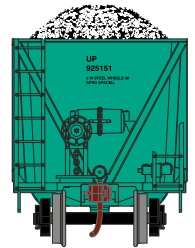

HO Bathtub Gondola w/Load

Announced 9.27.19
Orders Due: 10.25.19

ETA: September 2020

CP Rail

Era: 1978+

- | | |
|----------|---|
| ATH29600 | HO RTR Bathtub Gondola w/Load, CP Black #799677 |
| ATH29601 | HO RTR Bathtub Gondola w/Load, CP Black #1 (3) |
| ATH29602 | HO RTR Bathtub Gondola w/Load, CP Black #2 (3) |
| ATH29603 | HO RTR Bathtub Gondola w/Load, CP Black #3 (3) |

Union Pacific*

Era: 2005+

- | | |
|----------|--|
| ATH29604 | HO RTR Bathtub Gondola w/Load, UP Black #35008 |
| ATH29605 | HO RTR Bathtub Gondola w/Load, UP Black #1 (3) |
| ATH29606 | HO RTR Bathtub Gondola w/Load, UP Black #2 (3) |
| ATH29607 | HO RTR Bathtub Gondola w/Load, UP Black #3 (3) |