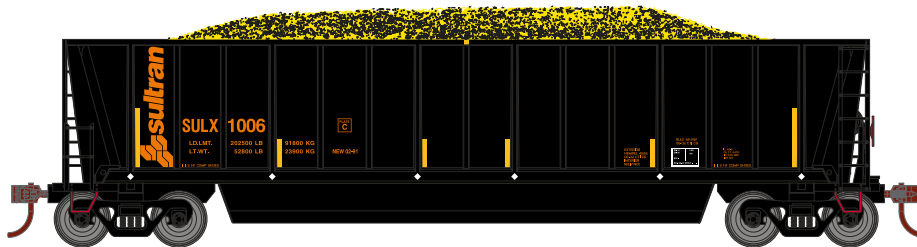

Sultran

Era: 2005+

ATH29624	HO RTR Bathtub Gondola w/Load, SULX #1006
ATH29625	HO RTR Bathtub Gondola w/Load, SULX #1 (3)
ATH29626	HO RTR Bathtub Gondola w/Load, SULX #2 (3)
ATH29627	HO RTR Bathtub Gondola w/Load, SULX #3 (3)

All Road Names

PROTOTYPE AND BACKGROUND INFO:

With the advent of rotary dumpers, the bathtub gondola allowed the railroads to haul more bulk cargo per carload than conventional open top hoppers. The absence of unloading gates and other appliances that affect internal capacity allowed for additional capacity per car. This improved transportation efficiency for these assigned service cars. The term "Bathtub" gondola is due to the internal shape of the car.

MODEL FEATURES:

- Separately applied grab irons, end ladders, and brake wheel
- Weighted for trouble free operation
- Roller bearing trucks with 36" machined metal wheels and RP25 contours operate on all popular brands of track
- Body mounted McHenry operating scale knuckle couplers
- Minimum radius: 18"

PRIMED FOR GRIME MODELS FEATURE:

- Duplicated look and feel of "In Service" equipment; "Tattered and Torn" just like the real thing
- Faded base colors matched to the prototype
- Patches applied and shaped per road number matching each corresponding side to the prototype
- Perfect starting point for adding grime and rust

#Ready2Rust

$34.98 Individual SRP **$99.98** 3-Pack SRP

Visit Your Local Retailer | Visit www.athearn.com | Call 1.800.338.4639