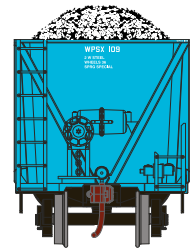

Wisconsin Public Service

Era: 1991+

ATH29620	HO RTR Bathtub Gondola w/Load, WPSX #109
ATH29621	HO RTR Bathtub Gondola w/Load, WPSX #1 (3)
ATH29622	HO RTR Bathtub Gondola w/Load, WPSX #2 (3)
ATH29623	HO RTR Bathtub Gondola w/Load, WPSX #3 (3)