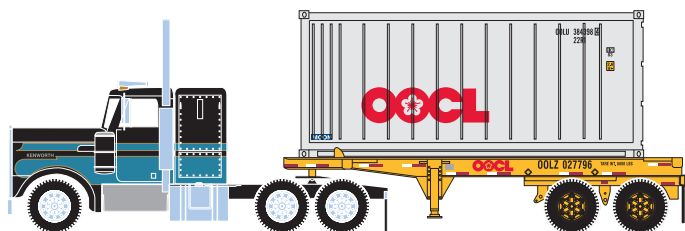

92646 OOCL #1

$32.98