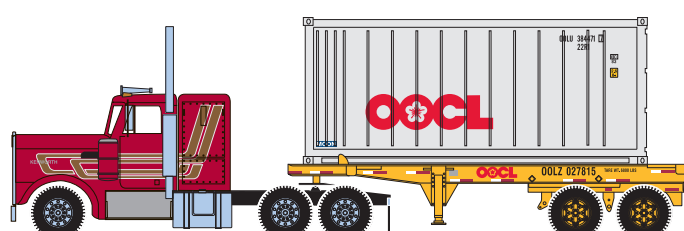

92647 OOCL #2

$32.98