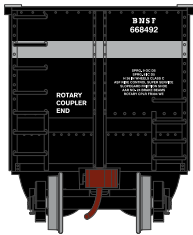

HO Bethgon Coalporter Burlington Northern Santa Fe

Announced 12.29.15
Orders Due: 1.22.16
ETA: November 2016

Era: 2000+

ATH79629
ATH79630
ATH79631

HO RTR Bethgon Coalporter w/Load, BNSF #668492
HO RTR Bethgon Coalporter w/Load, BNSF #1 (5)
HO RTR Bethgon Coalporter w/Load, BNSF #2 (5)

Era: 2000+

ATH79635
ATH79636
ATH79637

HO RTR Bethgon Coalporter w/Load, CRIX #40906
HO RTR Bethgon Coalporter w/Load, CRIX #1 (5)
HO RTR Bethgon Coalporter w/Load, CRIX #2 (5)

CSX Transportation

Era: 2000+