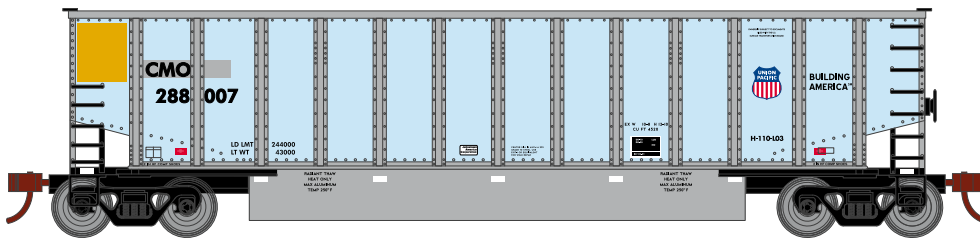

HO Bethgon Coalporter Burlington Northern Santa Fe

Announced 12.29.15
Orders Due: 1.22.16
ETA: November 2016

Era: 2000+

ATH79629
ATH79630
ATH79631

HO RTR Bethgon Coalporter w/Load, BNSF #668492
HO RTR Bethgon Coalporter w/Load, BNSF #1 (5)
HO RTR Bethgon Coalporter w/Load, BNSF #2 (5)

HO Bethgon Coalporter

Announced 12.29.15
Orders Due: 1.22.16

Midwest Generation

#Ready2Rust

ETA: November 2016

Era: 2000+

ATH79641
ATH79642
ATH79643

HO RTR Bethgon Coalporter w/Load, CWEX #1105
HO RTR Bethgon Coalporter w/Load, CWEX #1 (5)
HO RTR Bethgon Coalporter w/Load, CWEX #2 (5)

Norfolk Southern

Era: 2000+

ATH79644
ATH79645
ATH79646

HO RTR Bethgon Coalporter w/Load, NS #50914
HO RTR Bethgon Coalporter w/Load, NS #1 (5)
HO RTR Bethgon Coalporter w/Load, NS #2 (5)

Union Pacific*

Era: 2000+

ATH79647
ATH79648
ATH79649

HO RTR Bethgon Coalporter w/Load, UP #288007
HO RTR Bethgon Coalporter w/Load, UP #1 (5)
HO RTR Bethgon Coalporter w/Load, UP #2 (5)

All Road Names

MODEL FEATURES:

- Fully-assembled and ready to run out of the box
- Highly-detailed, injection-molded body
- Separate wireform grab irons, etched metal coupler platforms
- Separately applied brake wheel
- Painted and printed for realistic decoration
- Multiple road numbers
- Machined metal wheels