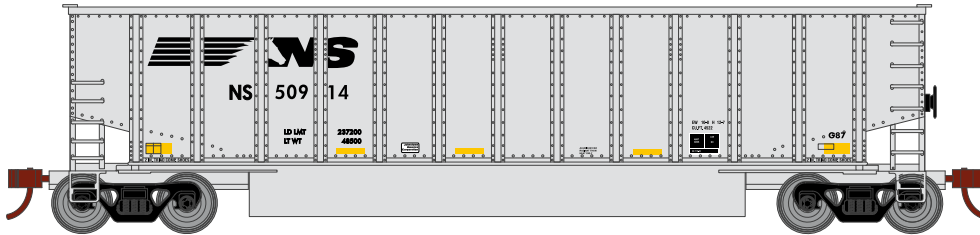

Norfolk Southern

Era: 2000+

ATH79644
ATH79645
ATH79646

HO RTR Bethgon Coalporter w/Load, NS #50914
HO RTR Bethgon Coalporter w/Load, NS #1 (5)
HO RTR Bethgon Coalporter w/Load, NS #2 (5)