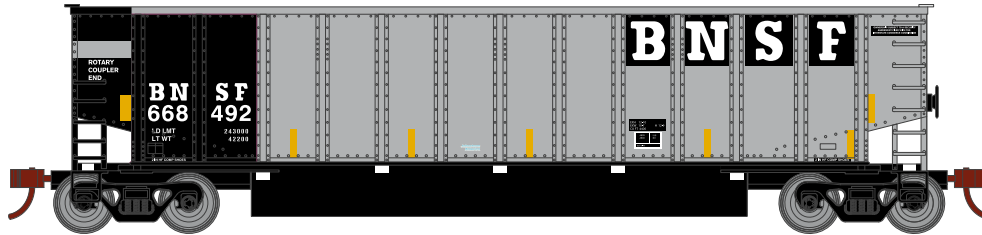

HO Bethgon Coalporter Burlington Northern Santa Fe

Announced 12.29.15
Orders Due: 1.22.16
ETA: November 2016

Era: 2000+

ATH79629
ATH79630
ATH79631

HO RTR Bethgon Coalporter w/Load, BNSF #668492
HO RTR Bethgon Coalporter w/Load, BNSF #1 (5)
HO RTR Bethgon Coalporter w/Load, BNSF #2 (5)

Canadian National

Era: 2000+

ATH79632
ATH79633
ATH79634

HO RTR Bethgon Coalporter w/Load, CN #192010
HO RTR Bethgon Coalporter w/Load, CN #1 (5)
HO RTR Bethgon Coalporter w/Load, CN #2 (5)

Citicorp Railmark

Era: 2000+

ATH79635
ATH79636
ATH79637

HO RTR Bethgon Coalporter w/Load, CRIX #40906
HO RTR Bethgon Coalporter w/Load, CRIX #1 (5)
HO RTR Bethgon Coalporter w/Load, CRIX #2 (5)

CSX Transportation

Era: 2000+

- Weighted for trouble free operation
- Wheels with RP25 contours operate on all popular brands of track
- Body mounted McHenry operating scale knuckle couplers
- Window packaging for easy viewing plus interior plastic blister safely holds the model for convenient storage
- Replacement parts available
- Minimum radius: 18"