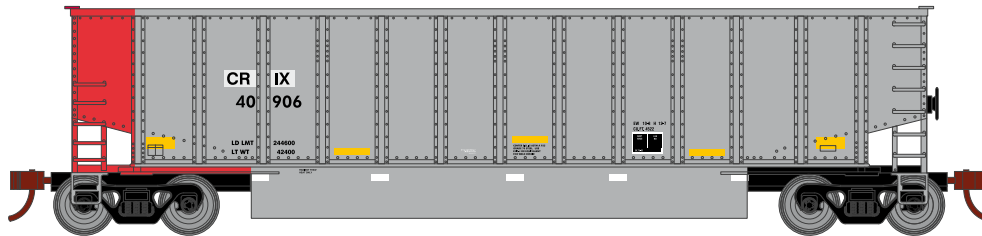

HO Bethgon Coalporter Burlington Northern Santa Fe

Announced 12.29.15
Orders Due: 1.22.16
ETA: November 2016

Era: 2000+

ATH79629
ATH79630
ATH79631

HO RTR Bethgon Coalporter w/Load, BNSF #668492
HO RTR Bethgon Coalporter w/Load, BNSF #1 (5)
HO RTR Bethgon Coalporter w/Load, BNSF #2 (5)

Canadian National

Era: 2000+

ATH79632
ATH79633
ATH79634

HO RTR Bethgon Coalporter w/Load, CN #192010
HO RTR Bethgon Coalporter w/Load, CN #1 (5)
HO RTR Bethgon Coalporter w/Load, CN #2 (5)

Citicorp Railmark

Era: 2000+

ATH79635
ATH79636
ATH79637

HO RTR Bethgon Coalporter w/Load, CRIX #40906
HO RTR Bethgon Coalporter w/Load, CRIX #1 (5)
HO RTR Bethgon Coalporter w/Load, CRIX #2 (5)

CSX Transportation

Era: 2000+

- Weighted for trouble free operation
- Wheels with RP25 contours operate on all popular brands of track
- Body mounted McHenry operating scale knuckle couplers
- Window packaging for easy viewing plus interior plastic blister safely holds the model for convenient storage
- Replacement parts available
- Minimum radius: 18"