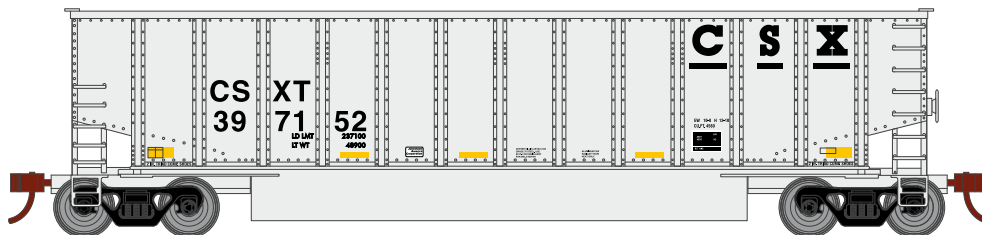

HO Bethgon Coalporter Burlington Northern Santa Fe

Announced 12.29.15
Orders Due: 1.22.16
ETA: November 2016

Era: 2000+

ATH79629
ATH79630
ATH79631

HO RTR Bethgon Coalporter w/Load, BNSF #668492
HO RTR Bethgon Coalporter w/Load, BNSF #1 (5)
HO RTR Bethgon Coalporter w/Load, BNSF #2 (5)

Canadian National

Era: 2000+

ATH79632
ATH79633
ATH79634

HO RTR Bethgon Coalporter w/Load, CN #192010
HO RTR Bethgon Coalporter w/Load, CN #1 (5)
HO RTR Bethgon Coalporter w/Load, CN #2 (5)

Citicorp Railmark

Era: 2000+

ATH79635
ATH79636
ATH79637

HO RTR Bethgon Coalporter w/Load, CRIX #40906
HO RTR Bethgon Coalporter w/Load, CRIX #1 (5)
HO RTR Bethgon Coalporter w/Load, CRIX #2 (5)

CSX Transportation

Era: 2000+

- Weighted for trouble free operation
- Wheels with RP25 contours operate on all popular brands of track
- Body mounted McHenry operating scale knuckle couplers
- Window packaging for easy viewing plus interior plastic blister safely holds the model for convenient storage
- Replacement parts available
- Minimum radius: 18"