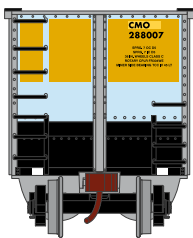

Era: 2000+

ATH79635
ATH79636
ATH79637

HO RTR Bethgon Coalporter w/Load, CRIX #40906
HO RTR Bethgon Coalporter w/Load, CRIX #1 (5)
HO RTR Bethgon Coalporter w/Load, CRIX #2 (5)

CSX Transportation

Era: 2000+

Norfolk Southern

Era: 2000+

ATH79644
ATH79645
ATH79646

HO RTR Bethgon Coalporter w/Load, NS #50914
HO RTR Bethgon Coalporter w/Load, NS #1 (5)
HO RTR Bethgon Coalporter w/Load, NS #2 (5)

Union Pacific*

Era: 2000+

ATH79647
ATH79648
ATH79649

HO RTR Bethgon Coalporter w/Load, UP #288007
HO RTR Bethgon Coalporter w/Load, UP #1 (5)
HO RTR Bethgon Coalporter w/Load, UP #2 (5)

All Road Names

MODEL FEATURES:

- Fully-assembled and ready to run out of the box
- Highly-detailed, injection-molded body
- Separate wireform grab irons, etched metal coupler platforms
- Separately applied brake wheel
- Painted and printed for realistic decoration
- Multiple road numbers
- Machined metal wheels