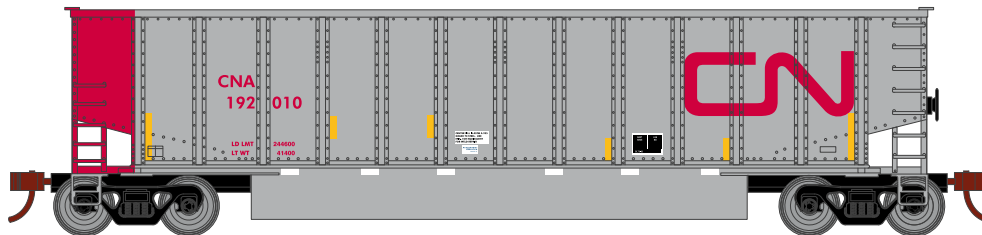

HO Bethgon Coalporter Burlington Northern Santa Fe

Announced 12.29.15
Orders Due: 1.22.16
ETA: November 2016

Era: 2000+

ATH79629
ATH79630
ATH79631

HO RTR Bethgon Coalporter w/Load, BNSF #668492
HO RTR Bethgon Coalporter w/Load, BNSF #1 (5)
HO RTR Bethgon Coalporter w/Load, BNSF #2 (5)

Canadian National

Era: 2000+

ATH79632
ATH79633
ATH79634

HO RTR Bethgon Coalporter w/Load, CN #192010
HO RTR Bethgon Coalporter w/Load, CN #1 (5)
HO RTR Bethgon Coalporter w/Load, CN #2 (5)

Citicorp Railmark