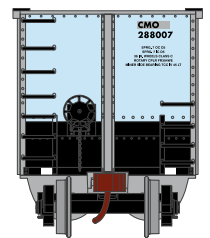

Era: 2000+

ATH79635
ATH79636
ATH79637

HO RTR Bethgon Coalporter w/Load, CRIX #40906
HO RTR Bethgon Coalporter w/Load, CRIX #1 (5)
HO RTR Bethgon Coalporter w/Load, CRIX #2 (5)

CSX Transportation

Era: 2000+

HO Bethgon Coalporter

Announced 12.29.15
Orders Due: 1.22.16

Midwest Generation

#Ready2Rust

ETA: November 2016

Era: 2000+

ATH79641
ATH79642
ATH79643

HO RTR Bethgon Coalporter w/Load, CWEX #1105
HO RTR Bethgon Coalporter w/Load, CWEX #1 (5)
HO RTR Bethgon Coalporter w/Load, CWEX #2 (5)

Norfolk Southern

Era: 2000+

ATH79644
ATH79645
ATH79646

HO RTR Bethgon Coalporter w/Load, NS #50914
HO RTR Bethgon Coalporter w/Load, NS #1 (5)
HO RTR Bethgon Coalporter w/Load, NS #2 (5)

Union Pacific*

Era: 2000+

ATH79647
ATH79648
ATH79649

HO RTR Bethgon Coalporter w/Load, UP #288007
HO RTR Bethgon Coalporter w/Load, UP #1 (5)
HO RTR Bethgon Coalporter w/Load, UP #2 (5)

All Road Names

MODEL FEATURES:

- Fully-assembled and ready to run out of the box
- Highly-detailed, injection-molded body
- Separate wireform grab irons, etched metal coupler platforms
- Separately applied brake wheel
- Painted and printed for realistic decoration
- Multiple road numbers
- Machined metal wheels