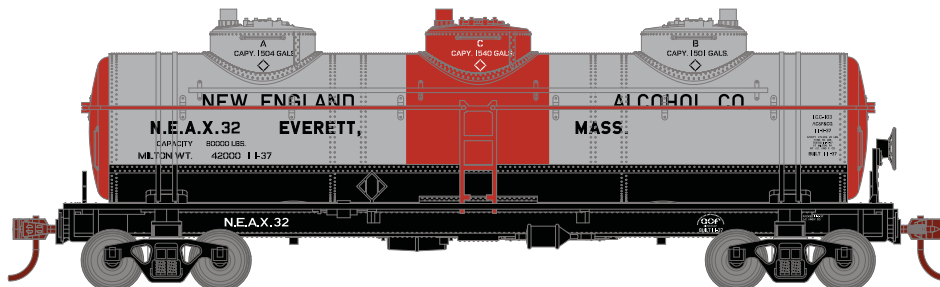

3-Dome Tank Car

Announced 10.23.15
Available for Backorder

ETA: September 2016

Anderson Prichard

RND74482	HO 3-Dome Tank, Anderson Prichard #7017
RND74483	HO 3-Dome Tank, Anderson Prichard #7020
RND74484	HO 3-Dome Tank, Anderson Prichard #7022

Gustafson

RND74485	HO 3-Dome Tank, Gustafson #5001
RND74486	HO 3-Dome Tank, Gustafson #5003
RND74487	HO 3-Dome Tank, Gustafson #5004

Navy Gas & Supply

RND74488	HO 3-Dome Tank, Navy Gas & Supply #8510
RND74489	HO 3-Dome Tank, Navy Gas & Supply #8513
RND74490	HO 3-Dome Tank, Navy Gas & Supply #8515

New England Alcohol

RND74491	HO 3-Dome Tank, New England Alcohol #32
RND74492	HO 3-Dome Tank, New England Alcohol #35
RND74493	HO 3-Dome Tank, New England Alcohol #39

\$26.98

Visit Your Local Retailer | Visit www.athearn.com | Call 1.800.338.4639

Sherwood

RND74497	HO 3-Dome Tank, Sherwood #4550
RND74498	HO 3-Dome Tank, Sherwood #4551
RND74499	HO 3-Dome Tank, Sherwood #4555

All Road Names

MODEL FEATURES:

- New road numbers
- Decorated models fully-assembled and ready to run out of the box
- Highly-detailed, injection-molded body
- Separately applied brake wheel
- Machined metal wheels
- Weighted for trouble free operation
- Wheels with RP25 contours operate on all popular brands of track
- Body mounted McHenry operating scale knuckle couplers
- Window packaging for easy viewing plus interior plastic blister safely holds the model for convenient storage
- Replacement parts available
- Minimum radius: 15"