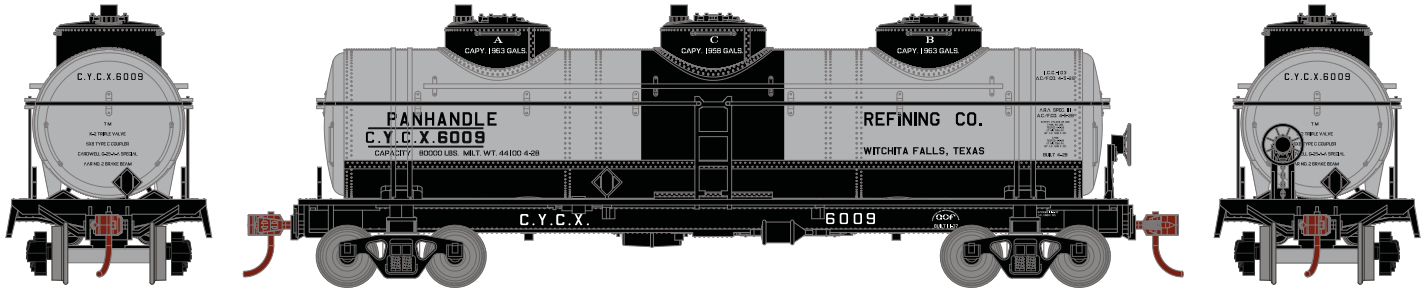

3-Dome Tank Car Panhandle Refining

Announced 10.23.15
Available for Backorder

ETA: September 2016

RND74494	HO 3-Dome Tank, Panhandle Refining #6009
RND74495	HO 3-Dome Tank, Panhandle Refining #6010
RND74496	HO 3-Dome Tank, Panhandle Refining #6013