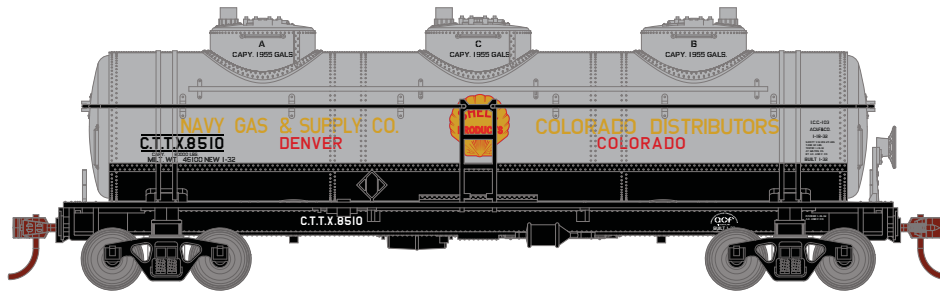

3-Dome Tank Car

Announced 10.23.15
Available for Backorder

ETA: September 2016

Anderson Prichard

RND74482	HO 3-Dome Tank, Anderson Prichard #7017
RND74483	HO 3-Dome Tank, Anderson Prichard #7020
RND74484	HO 3-Dome Tank, Anderson Prichard #7022

Gustafson

RND74485	HO 3-Dome Tank, Gustafson #5001
RND74486	HO 3-Dome Tank, Gustafson #5003
RND74487	HO 3-Dome Tank, Gustafson #5004

Navy Gas & Supply

RND74488	HO 3-Dome Tank, Navy Gas & Supply #8510
RND74489	HO 3-Dome Tank, Navy Gas & Supply #8513
RND74490	HO 3-Dome Tank, Navy Gas & Supply #8515

New England Alcohol

RND74491	HO 3-Dome Tank, New England Alcohol #32
RND74492	HO 3-Dome Tank, New England Alcohol #35
RND74493	HO 3-Dome Tank, New England Alcohol #39

\$26.98

Visit Your Local Retailer | Visit www.athearn.com | Call 1.800.338.4639

Sherwood

RND74497	HO 3-Dome Tank, Sherwood #4550
RND74498	HO 3-Dome Tank, Sherwood #4551
RND74499	HO 3-Dome Tank, Sherwood #4555

All Road Names

MODEL FEATURES:

- New road numbers
- Decorated models fully-assembled and ready to run out of the box
- Highly-detailed, injection-molded body
- Separately applied brake wheel
- Machined metal wheels
- Weighted for trouble free operation
- Wheels with RP25 contours operate on all popular brands of track
- Body mounted McHenry operating scale knuckle couplers
- Window packaging for easy viewing plus interior plastic blister safely holds the model for convenient storage
- Replacement parts available
- Minimum radius: 15"