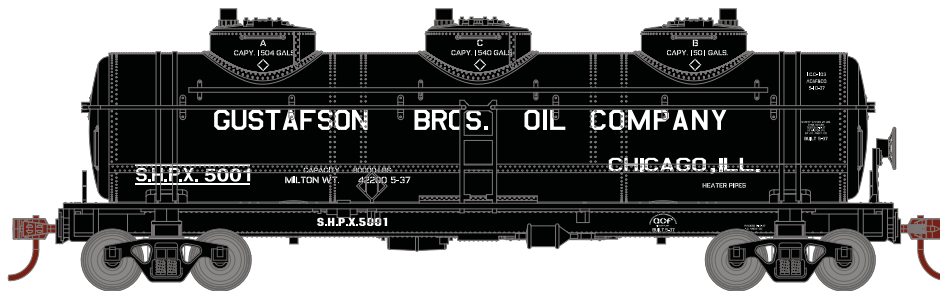

3-Dome Tank Car

Announced 10.23.15
Available for Backorder

ETA: September 2016

Anderson Prichard

RND74482	HO 3-Dome Tank, Anderson Prichard #7017
RND74483	HO 3-Dome Tank, Anderson Prichard #7020
RND74484	HO 3-Dome Tank, Anderson Prichard #7022

Gustafson

RND74485	HO 3-Dome Tank, Gustafson #5001
RND74486	HO 3-Dome Tank, Gustafson #5003
RND74487	HO 3-Dome Tank, Gustafson #5004

Navy Gas & Supply

RND74488	HO 3-Dome Tank, Navy Gas & Supply #8510
RND74489	HO 3-Dome Tank, Navy Gas & Supply #8513
RND74490	HO 3-Dome Tank, Navy Gas & Supply #8515

New England Alcohol

RND74491	HO 3-Dome Tank, New England Alcohol #32
RND74492	HO 3-Dome Tank, New England Alcohol #35
RND74493	HO 3-Dome Tank, New England Alcohol #39

\$26.98

Visit Your Local Retailer | Visit www.athearn.com | Call 1.800.338.4639