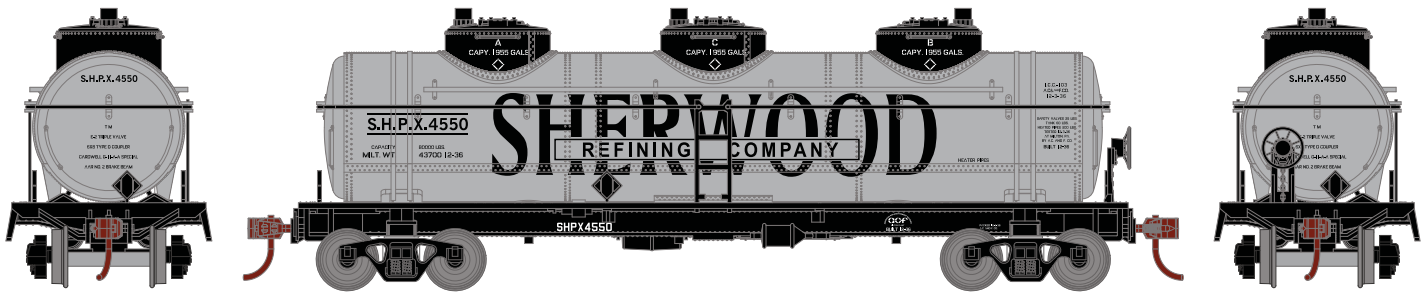

3-Dome Tank Car

Announced 10.23.15
Available for Backorder

ETA: September 2016

Anderson Prichard

RND74482	HO 3-Dome Tank, Anderson Prichard #7017
RND74483	HO 3-Dome Tank, Anderson Prichard #7020
RND74484	HO 3-Dome Tank, Anderson Prichard #7022

Sherwood

RND74497	HO 3-Dome Tank, Sherwood #4550
RND74498	HO 3-Dome Tank, Sherwood #4551
RND74499	HO 3-Dome Tank, Sherwood #4555

All Road Names

MODEL FEATURES:

- New road numbers
- Decorated models fully-assembled and ready to run out of the box
- Highly-detailed, injection-molded body
- Separately applied brake wheel
- Machined metal wheels
- Weighted for trouble free operation
- Wheels with RP25 contours operate on all popular brands of track
- Body mounted McHenry operating scale knuckle couplers
- Window packaging for easy viewing plus interior plastic blister safely holds the model for convenient storage
- Replacement parts available
- Minimum radius: 15"