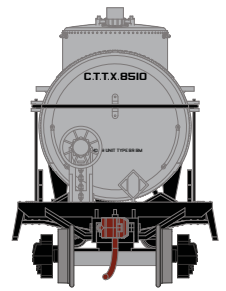

3-Dome Tank Car

Announced 10.23.15
Available for Backorder

ETA: September 2016

Anderson Prichard

RND74482	HO 3-Dome Tank, Anderson Prichard #7017
RND74483	HO 3-Dome Tank, Anderson Prichard #7020
RND74484	HO 3-Dome Tank, Anderson Prichard #7022

Gustafson

RND74485	HO 3-Dome Tank, Gustafson #5001
RND74486	HO 3-Dome Tank, Gustafson #5003
RND74487	HO 3-Dome Tank, Gustafson #5004

Navy Gas & Supply

RND74488	HO 3-Dome Tank, Navy Gas & Supply #8510
RND74489	HO 3-Dome Tank, Navy Gas & Supply #8513
RND74490	HO 3-Dome Tank, Navy Gas & Supply #8515