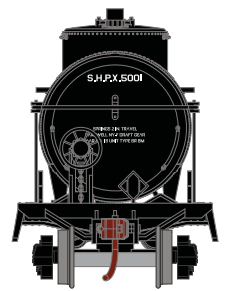

Gustafson

RND74485	HO 3-Dome Tank, Gustafson #5001
RND74486	HO 3-Dome Tank, Gustafson #5003
RND74487	HO 3-Dome Tank, Gustafson #5004