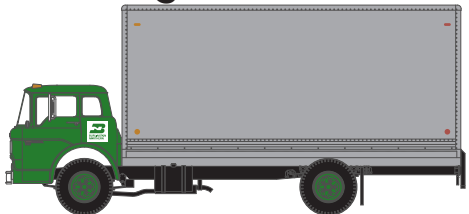

N Ford C Box Van

Announced 06.25.21
Orders Due: 07.30.21
ETA: August 2022

Santa Fe

ATH2551 Santa Fe

United Parcel Service

ATH2552 UPS

Delta

ATH2553 Delta

Western Pacific*

ATH2554 Western Pacific

Denver & Rio Grande Western*

ATH2555 Rio Grande

Burlington Northern

ATH2556 Burlington Northern

Unlettered White

ATH10080 White