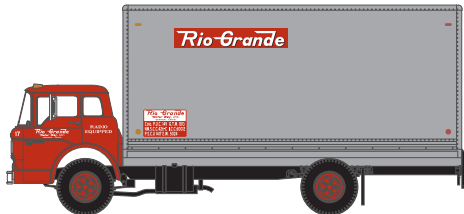

Denver & Rio Grande Western*

ATH2555 Rio Grande