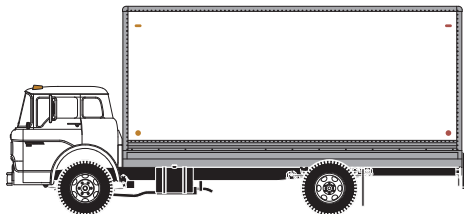

Unlettered White

ATH10080 White

KEY FEATURES:

- Ford licensed model
- Factory assembled with detail parts applied
- Molded cab interior with separately applied steering wheel
- Clear window glazing
- Rubber tires

Building on a rich tradition started in 1946, the Athearn® brand is home to the hobby's best-loved models. Athearn has brought the joy of model railroading to you for 75 years, starting from our classic 'Blue-Box' kits to our most recent Genesis® 2.0 line. With accurate detailing and painting, Athearn is the brand that any hobbyist is proud to own and operate. No matter your era or favorite railroad, Athearn truly is "Trains in Miniature."

$32.99 INDIVIDUAL

ATHEARN

VISIT Your Local Retailer
CLICK Athearn.com
CALL 1.800.338.4639

* Union Pacific Licensed Product