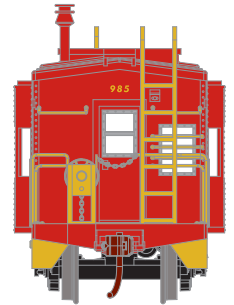

HO Bay Window Caboose

Announced: 5.7.13
Orders Due: 5.24.13

ETA: January 2014

Frisco

Era: Late 1970s
thru Early 1980s

ATH74776
ATH74777
ATH74778

#1727
#1732
#1734

L&N

Era: Early 1970s
thru Mid 1980s

ATH74773
ATH74774
ATH74775

#985
#988
#990

\$26.98

FEATURES

- New road numbers
- Fully assembled and ready-to-run
- Full window glazing
- Separately applied end rails, ladders, brake wheel stand, and smokejack
- Precision machined metal wheels
- McHenry scale knuckle spring couplers
- Minimum radius: 18"