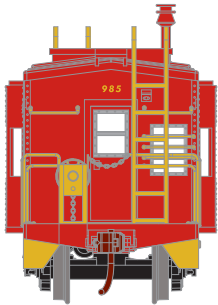

HO Bay Window Caboose

Announced: 5.7.13
Orders Due: 5.24.13

ETA: January 2014

Frisco

Era: Late 1970s
thru Early 1980s

ATH74776
ATH74777
ATH74778

#1727
#1732
#1734

L&N

Era: Early 1970s
thru Mid 1980s

ATH74773
ATH74774
ATH74775

#985
#988
#990

\$26.98

FEATURES

- New road numbers
- Fully assembled and ready-to-run
- Full window glazing
- Separately applied end rails, ladders, brake wheel stand, and smokejack
- Precision machined metal wheels
- McHenry scale knuckle spring couplers
- Minimum radius: 18"