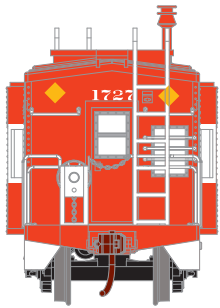

HO Bay Window Caboose

Announced: 5.7.13
Orders Due: 5.24.13

ETA: January 2014

Frisco

Era: Late 1970s
thru Early 1980s

ATH74776
ATH74777
ATH74778

#1727
#1732
#1734

L&N

Era: Early 1970s
thru Mid 1980s

ATH74773
ATH74774
ATH74775

#985
#988
#990

\$26.98

FEATURES

- New road numbers
- Fully assembled and ready-to-run
- Full window glazing
- Separately applied end rails, ladders, brake wheel stand, and smokejack
- Precision machined metal wheels
- McHenry scale knuckle spring couplers
- Minimum radius: 18"