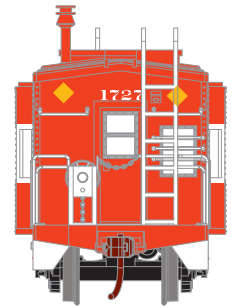

HO Bay Window Caboose

Announced: 5.7.13
Orders Due: 5.24.13

ETA: January 2014

Frisco

Era: Late 1970s
thru Early 1980s

ATH74776
ATH74777
ATH74778

#1727
#1732
#1734

L&N

Era: Early 1970s
thru Mid 1980s

ATH74773
ATH74774
ATH74775

#985
#988
#990

\$26.98

FEATURES

- New road numbers
- Fully assembled and ready-to-run
- Full window glazing
- Separately applied end rails, ladders, brake wheel stand, and smokejack
- Precision machined metal wheels
- McHenry scale knuckle spring couplers
- Minimum radius: 18"