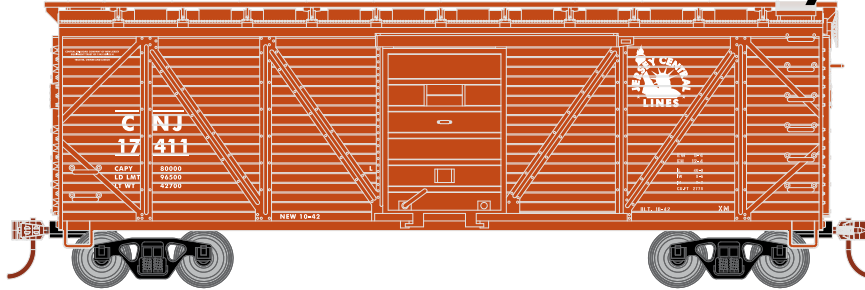

HO 40' Single Sheathed Box Car

Announced 11.25.16
Orders Due: 12.30.16

ETA: October 2017

Baltimore & Ohio

RND90276	HO 40' Single Sheathed Box, B&O #187211
RND90277	HO 40' Single Sheathed Box, B&O #187234
RND90278	HO 40' Single Sheathed Box, B&O #187286

Central Railroad of New Jersey

RND90279	HO 40' Single Sheathed Box, CNJ #17411
RND90280	HO 40' Single Sheathed Box, CNJ #17522
RND90281	HO 40' Single Sheathed Box, CNJ #17646

Missouri, Kansas, Texas*

RND90282	HO 40' Single Sheathed Box, MKT #76661
RND90283	HO 40' Single Sheathed Box, MKT #77105
RND90284	HO 40' Single Sheathed Box, MKT #77267

* Union Pacific Licensed Product

HO 40' Single Sheathed Box Car

Announced 11.25.16
Orders Due: 12.30.16

ETA: October 2017

Northern Pacific

- RND90288 HO 40' Single Sheathed Box, NP #28366
- RND90289 HO 40' Single Sheathed Box, NP #28417
- RND90290 HO 40' Single Sheathed Box, NP #28878

Visit Your Local Retailer | Visit www.athearn.com | Call 1.800.338.4639

HO 40' Single Sheathed Box Car

Announced 11.25.16
Orders Due: 12.30.16

ETA: October 2017

All Road Names

MODEL FEATURES:

- All models are representative of prototypical paint schemes
- 50-ton Bettendorf trucks with 33" wheels
- Fully-assembled and ready to run out of the box
- Highly-detailed, injection-molded body
- Separately applied brake wheel
- Machined metal wheels
- Weighted for trouble free operation
- Wheels with RP25 contours operate on all popular brands of track
- Body mounted McHenry operating scale knuckle couplers
- Window packaging for easy viewing plus interior plastic blister safely holds the model for convenient storage
- Replacement parts available
- Minimum radius: 18"