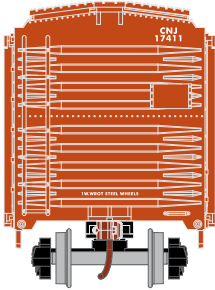

HO 40' Single Sheathed Box Car

Announced 11.25.16
Orders Due: 12.30.16

ETA: October 2017

Baltimore & Ohio

RND90276	HO 40' Single Sheathed Box, B&O #187211
RND90277	HO 40' Single Sheathed Box, B&O #187234
RND90278	HO 40' Single Sheathed Box, B&O #187286

Central Railroad of New Jersey

RND90279	HO 40' Single Sheathed Box, CNJ #17411
RND90280	HO 40' Single Sheathed Box, CNJ #17522
RND90281	HO 40' Single Sheathed Box, CNJ #17646

Missouri, Kansas, Texas*

RND90282	HO 40' Single Sheathed Box, MKT #76661
RND90283	HO 40' Single Sheathed Box, MKT #77105
RND90284	HO 40' Single Sheathed Box, MKT #77267