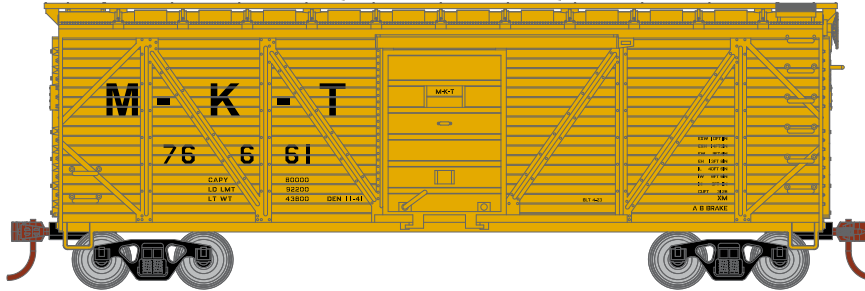

HO 40' Single Sheathed Box Car

Announced 11.25.16
Orders Due: 12.30.16

ETA: October 2017

Baltimore & Ohio

RND90276	HO 40' Single Sheathed Box, B&O #187211
RND90277	HO 40' Single Sheathed Box, B&O #187234
RND90278	HO 40' Single Sheathed Box, B&O #187286

Central Railroad of New Jersey

RND90279	HO 40' Single Sheathed Box, CNJ #17411
RND90280	HO 40' Single Sheathed Box, CNJ #17522
RND90281	HO 40' Single Sheathed Box, CNJ #17646

Missouri, Kansas, Texas*

RND90282	HO 40' Single Sheathed Box, MKT #76661
RND90283	HO 40' Single Sheathed Box, MKT #77105
RND90284	HO 40' Single Sheathed Box, MKT #77267

* Union Pacific Licensed Product

HO 40' Single Sheathed Box Car

Announced 11.25.16
Orders Due: 12.30.16

ETA: October 2017

Northern Pacific

- RND90288 HO 40' Single Sheathed Box, NP #28366
- RND90289 HO 40' Single Sheathed Box, NP #28417
- RND90290 HO 40' Single Sheathed Box, NP #28878

Visit Your Local Retailer | Visit www.athearn.com | Call 1.800.338.4639

HO 40' Single Sheathed Box Car

Announced 11.25.16
Orders Due: 12.30.16

ETA: October 2017

All Road Names

MODEL FEATURES:

- All models are representative of prototypical paint schemes
- 50-ton Bettendorf trucks with 33" wheels
- Fully-assembled and ready to run out of the box
- Highly-detailed, injection-molded body
- Separately applied brake wheel
- Machined metal wheels
- Weighted for trouble free operation
- Wheels with RP25 contours operate on all popular brands of track
- Body mounted McHenry operating scale knuckle couplers
- Window packaging for easy viewing plus interior plastic blister safely holds the model for convenient storage
- Replacement parts available
- Minimum radius: 18"