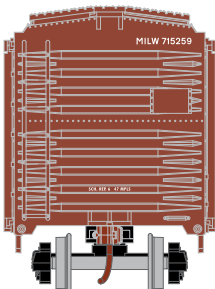

HO 40' Single Sheathed Box Car

Announced 11.25.16
Orders Due: 12.30.16

ETA: October 2017

Baltimore & Ohio

RND90276	HO 40' Single Sheathed Box, B&O #187211
RND90277	HO 40' Single Sheathed Box, B&O #187234
RND90278	HO 40' Single Sheathed Box, B&O #187286

Central Railroad of New Jersey

RND90279	HO 40' Single Sheathed Box, CNJ #17411
RND90280	HO 40' Single Sheathed Box, CNJ #17522
RND90281	HO 40' Single Sheathed Box, CNJ #17646

Missouri, Kansas, Texas*

RND90282	HO 40' Single Sheathed Box, MKT #76661
RND90283	HO 40' Single Sheathed Box, MKT #77105
RND90284	HO 40' Single Sheathed Box, MKT #77267

Milwaukee Road

RND90285	HO 40' Single Sheathed Box, MILW #715259
RND90286	HO 40' Single Sheathed Box, MILW #715277
RND90287	HO 40' Single Sheathed Box, MILW #715298

\$24.98SRP

Visit Your Local Retailer | Visit www.athearn.com | Call 1.800.338.4639

* Union Pacific Licensed Product

HO 40' Single Sheathed Box Car

Announced 11.25.16
Orders Due: 12.30.16

ETA: October 2017

Northern Pacific

- RND90288 HO 40' Single Sheathed Box, NP #28366
- RND90289 HO 40' Single Sheathed Box, NP #28417
- RND90290 HO 40' Single Sheathed Box, NP #28878