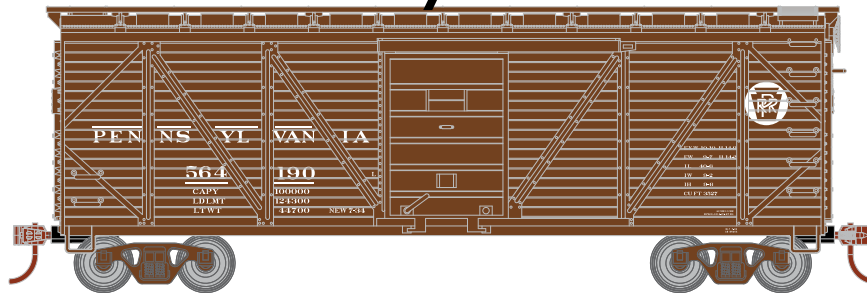

Pennsylvania

- RND90291 HO 40' Single Sheathed Box, PRR #564190
- RND90292 HO 40' Single Sheathed Box, PRR #564287
- RND90293 HO 40' Single Sheathed Box, PRR #564328