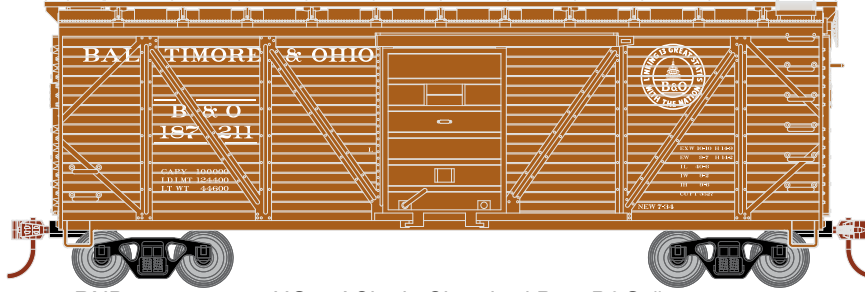

HO 40' Single Sheathed Box Car

Announced 11.25.16
Orders Due: 12.30.16

ETA: October 2017

Baltimore & Ohio

RND90276	HO 40' Single Sheathed Box, B&O #187211
RND90277	HO 40' Single Sheathed Box, B&O #187234
RND90278	HO 40' Single Sheathed Box, B&O #187286

Central Railroad of New Jersey

RND90279	HO 40' Single Sheathed Box, CNJ #17411
RND90280	HO 40' Single Sheathed Box, CNJ #17522
RND90281	HO 40' Single Sheathed Box, CNJ #17646

Missouri, Kansas, Texas*

RND90282	HO 40' Single Sheathed Box, MKT #76661
RND90283	HO 40' Single Sheathed Box, MKT #77105
RND90284	HO 40' Single Sheathed Box, MKT #77267

Visit Your Local Retailer | Visit www.athearn.com | Call 1.800.338.4639

HO 40' Single Sheathed Box Car

Announced 11.25.16
Orders Due: 12.30.16

ETA: October 2017

All Road Names

MODEL FEATURES:

- All models are representative of prototypical paint schemes
- 50-ton Bettendorf trucks with 33" wheels
- Fully-assembled and ready to run out of the box
- Highly-detailed, injection-molded body
- Separately applied brake wheel
- Machined metal wheels
- Weighted for trouble free operation
- Wheels with RP25 contours operate on all popular brands of track
- Body mounted McHenry operating scale knuckle couplers
- Window packaging for easy viewing plus interior plastic blister safely holds the model for convenient storage
- Replacement parts available
- Minimum radius: 18"