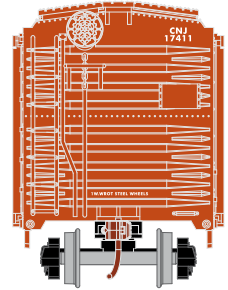

HO 40' Single Sheathed Box Car

Announced 11.25.16
Orders Due: 12.30.16

ETA: October 2017

Baltimore & Ohio

RND90276	HO 40' Single Sheathed Box, B&O #187211
RND90277	HO 40' Single Sheathed Box, B&O #187234
RND90278	HO 40' Single Sheathed Box, B&O #187286

Central Railroad of New Jersey

RND90279	HO 40' Single Sheathed Box, CNJ #17411
RND90280	HO 40' Single Sheathed Box, CNJ #17522
RND90281	HO 40' Single Sheathed Box, CNJ #17646

Missouri, Kansas, Texas*

RND90282	HO 40' Single Sheathed Box, MKT #76661
RND90283	HO 40' Single Sheathed Box, MKT #77105
RND90284	HO 40' Single Sheathed Box, MKT #77267

Visit Your Local Retailer | Visit www.athearn.com | Call 1.800.338.4639

HO 40' Single Sheathed Box Car

Announced 11.25.16
Orders Due: 12.30.16

ETA: October 2017

All Road Names

MODEL FEATURES:

- All models are representative of prototypical paint schemes
- 50-ton Bettendorf trucks with 33" wheels
- Fully-assembled and ready to run out of the box
- Highly-detailed, injection-molded body
- Separately applied brake wheel
- Machined metal wheels
- Weighted for trouble free operation
- Wheels with RP25 contours operate on all popular brands of track
- Body mounted McHenry operating scale knuckle couplers
- Window packaging for easy viewing plus interior plastic blister safely holds the model for convenient storage
- Replacement parts available
- Minimum radius: 18"