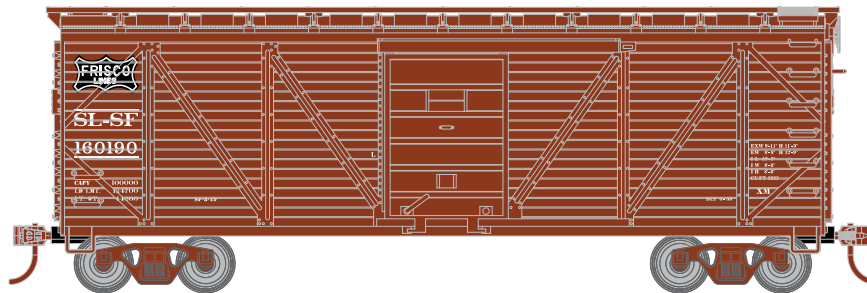

Frisco

- RND90294 HO 40' Single Sheathed Box, Frisco #160190
- RND90295 HO 40' Single Sheathed Box, Frisco #163211
- RND90296 HO 40' Single Sheathed Box, Frisco #163235