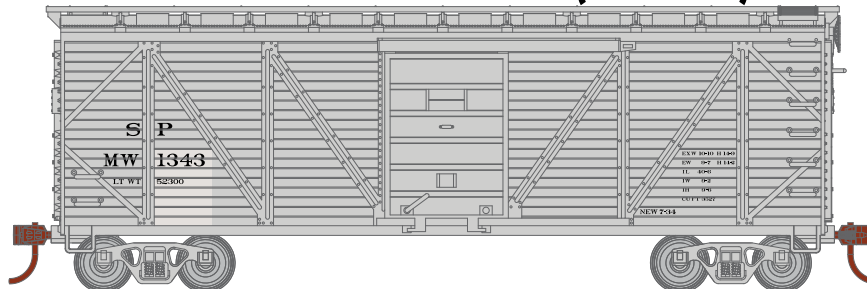

* Union Pacific Licensed Product

HO 40' Single Sheathed Box Car

Announced 11.25.16
Orders Due: 12.30.16

ETA: October 2017

Northern Pacific

- RND90288 HO 40' Single Sheathed Box, NP #28366
- RND90289 HO 40' Single Sheathed Box, NP #28417
- RND90290 HO 40' Single Sheathed Box, NP #28878

Pennsylvania

- RND90291 HO 40' Single Sheathed Box, PRR #564190
- RND90292 HO 40' Single Sheathed Box, PRR #564287
- RND90293 HO 40' Single Sheathed Box, PRR #564328

Frisco

- RND90294 HO 40' Single Sheathed Box, Frisco #160190
- RND90295 HO 40' Single Sheathed Box, Frisco #163211
- RND90296 HO 40' Single Sheathed Box, Frisco #163235

Southern Pacific* (MOW)

- RND90297 HO 40' Single Sheathed Box, SP/MOW #1343
- RND90298 HO 40' Single Sheathed Box, SP/MOW #1354
- RND90299 HO 40' Single Sheathed Box, SP/MOW #1362

\$24.98SRP

* Union Pacific Licensed Product

Visit Your Local Retailer | Visit www.athearn.com | Call 1.800.338.4639

HO 40' Single Sheathed Box Car

Announced 11.25.16
Orders Due: 12.30.16

ETA: October 2017

All Road Names

MODEL FEATURES:

- All models are representative of prototypical paint schemes
- 50-ton Bettendorf trucks with 33" wheels
- Fully-assembled and ready to run out of the box
- Highly-detailed, injection-molded body
- Separately applied brake wheel
- Machined metal wheels
- Weighted for trouble free operation
- Wheels with RP25 contours operate on all popular brands of track
- Body mounted McHenry operating scale knuckle couplers
- Window packaging for easy viewing plus interior plastic blister safely holds the model for convenient storage
- Replacement parts available
- Minimum radius: 18"