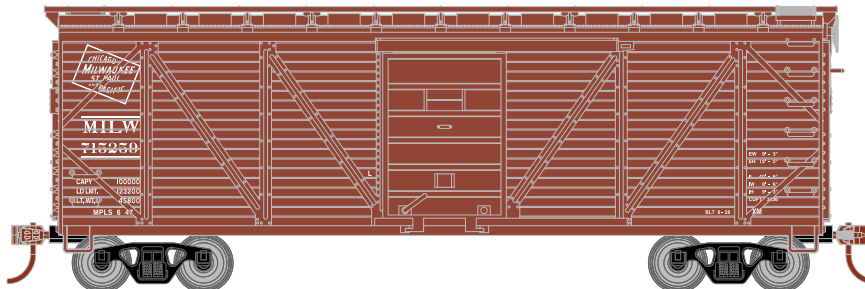

HO 40' Single Sheathed Box Car

Announced 11.25.16
Orders Due: 12.30.16

ETA: October 2017

Baltimore & Ohio

RND90276	HO 40' Single Sheathed Box, B&O #187211
RND90277	HO 40' Single Sheathed Box, B&O #187234
RND90278	HO 40' Single Sheathed Box, B&O #187286

Central Railroad of New Jersey

RND90279	HO 40' Single Sheathed Box, CNJ #17411
RND90280	HO 40' Single Sheathed Box, CNJ #17522
RND90281	HO 40' Single Sheathed Box, CNJ #17646

Missouri, Kansas, Texas*

RND90282	HO 40' Single Sheathed Box, MKT #76661
RND90283	HO 40' Single Sheathed Box, MKT #77105
RND90284	HO 40' Single Sheathed Box, MKT #77267

Milwaukee Road

RND90285	HO 40' Single Sheathed Box, MILW #715259
RND90286	HO 40' Single Sheathed Box, MILW #715277
RND90287	HO 40' Single Sheathed Box, MILW #715298

\$24.98SRP

Visit Your Local Retailer | Visit www.athearn.com | Call 1.800.338.4639

* Union Pacific Licensed Product

HO 40' Single Sheathed Box Car

Announced 11.25.16
Orders Due: 12.30.16

ETA: October 2017

Northern Pacific

- RND90288 HO 40' Single Sheathed Box, NP #28366
- RND90289 HO 40' Single Sheathed Box, NP #28417
- RND90290 HO 40' Single Sheathed Box, NP #28878