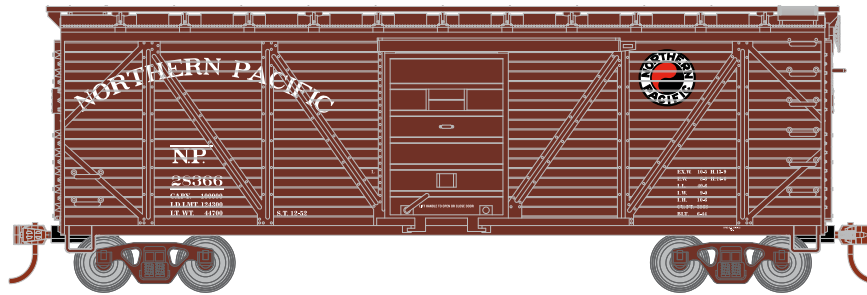

HO 40' Single Sheathed Box Car

Announced 11.25.16
Orders Due: 12.30.16

ETA: October 2017

Baltimore & Ohio

RND90276	HO 40' Single Sheathed Box, B&O #187211
RND90277	HO 40' Single Sheathed Box, B&O #187234
RND90278	HO 40' Single Sheathed Box, B&O #187286

Central Railroad of New Jersey

RND90279	HO 40' Single Sheathed Box, CNJ #17411
RND90280	HO 40' Single Sheathed Box, CNJ #17522
RND90281	HO 40' Single Sheathed Box, CNJ #17646

Missouri, Kansas, Texas*

RND90282	HO 40' Single Sheathed Box, MKT #76661
RND90283	HO 40' Single Sheathed Box, MKT #77105
RND90284	HO 40' Single Sheathed Box, MKT #77267

* Union Pacific Licensed Product

HO 40' Single Sheathed Box Car

Announced 11.25.16
Orders Due: 12.30.16

ETA: October 2017

Northern Pacific

- RND90288 HO 40' Single Sheathed Box, NP #28366
- RND90289 HO 40' Single Sheathed Box, NP #28417
- RND90290 HO 40' Single Sheathed Box, NP #28878

Southern Pacific* (MOW)

- RND90297 HO 40' Single Sheathed Box, SP/MOW #1343
- RND90298 HO 40' Single Sheathed Box, SP/MOW #1354
- RND90299 HO 40' Single Sheathed Box, SP/MOW #1362

\$24.98SRP

* Union Pacific Licensed Product