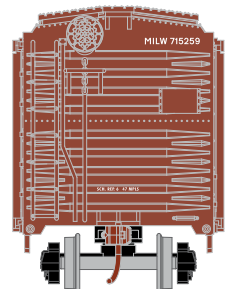

HO 40' Single Sheathed Box Car

Announced 11.25.16
Orders Due: 12.30.16

ETA: October 2017

Baltimore & Ohio

RND90276	HO 40' Single Sheathed Box, B&O #187211
RND90277	HO 40' Single Sheathed Box, B&O #187234
RND90278	HO 40' Single Sheathed Box, B&O #187286

Central Railroad of New Jersey

RND90279	HO 40' Single Sheathed Box, CNJ #17411
RND90280	HO 40' Single Sheathed Box, CNJ #17522
RND90281	HO 40' Single Sheathed Box, CNJ #17646

Missouri, Kansas, Texas*

RND90282	HO 40' Single Sheathed Box, MKT #76661
RND90283	HO 40' Single Sheathed Box, MKT #77105
RND90284	HO 40' Single Sheathed Box, MKT #77267

Milwaukee Road

RND90285	HO 40' Single Sheathed Box, MILW #715259
RND90286	HO 40' Single Sheathed Box, MILW #715277
RND90287	HO 40' Single Sheathed Box, MILW #715298

\$24.98SRP

Visit Your Local Retailer | Visit www.athearn.com | Call 1.800.338.4639

* Union Pacific Licensed Product

HO 40' Single Sheathed Box Car

Announced 11.25.16
Orders Due: 12.30.16

ETA: October 2017

Northern Pacific

- RND90288 HO 40' Single Sheathed Box, NP #28366
- RND90289 HO 40' Single Sheathed Box, NP #28417
- RND90290 HO 40' Single Sheathed Box, NP #28878