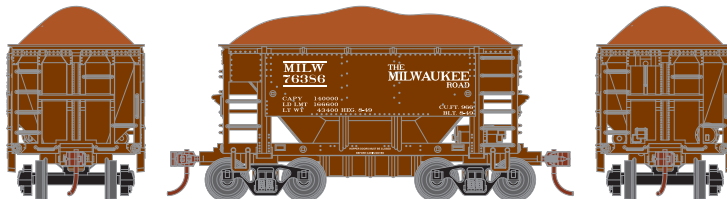

- ___ 87026 Milwaukee Road #76836 (single) $18.98
- ___ 87027 Milwaukee Road 6 Pack #1 $99.98
- ___ 87028 Milwaukee Road 6 Pack #2 $99.98
- ___ 87029 Milwaukee Road 6 Pack #3 $99.98
- ___ 87030 Milwaukee Road 6 Pack #4 $99.98

Era – 1920s to present

- Ex-MDC tooling
- Six different road numbers per 6 pack
- Heavy die-cast frame for optimum performance
- Removable injection molded raw ore load
- Machined metal RP25 profile wheel sets
- McHenry® scale knuckle spring couplers

Athearn Trains • 1600 Forbes Way • Suite 120 • Long Beach, CA • 90810
310-763-7140 • fax 562-427-0536 • www.athearn.com

UPC 797534 87xxx