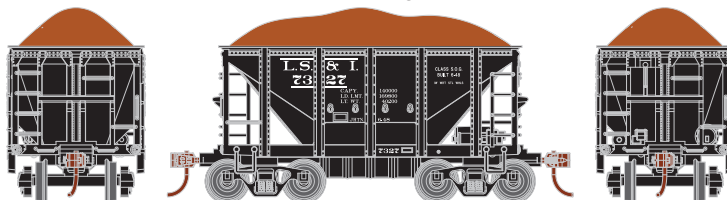

Announced: 6-21-11
Orders Due: 7-15-11
 ETA: December 2011

HO SCALE

24' Ore Hopper

- ___ 87011 Bessemer & Lake Erie #20532 (single) \$18.98
- ___ 87012 Bessemer & Lake Erie 6 Pack #1 \$99.98
- ___ 87013 Bessemer & Lake Erie 6 Pack #2 \$99.98
- ___ 87014 Bessemer & Lake Erie 6 Pack #3 \$99.98
- ___ 87015 Bessemer & Lake Erie 6 Pack #4 \$99.98

- ___ 87016 Duluth Missabe & Iron Range #33145 (single) \$18.98
- ___ 87017 Duluth Missabe & Iron Range 6 Pack #1 \$99.98
- ___ 87018 Duluth Missabe & Iron Range 6 Pack #2 \$99.98
- ___ 87019 Duluth Missabe & Iron Range 6 Pack #3 \$99.98
- ___ 87020 Duluth Missabe & Iron Range 6 Pack #4 \$99.98

Era – 1920s to present

- Ex-MDC tooling
- Six different road numbers per 6 pack
- Heavy die-cast frame for optimum performance
- Removable injection molded raw ore load
- Machined metal RP25 profile wheel sets
- McHenry® scale knuckle spring couplers