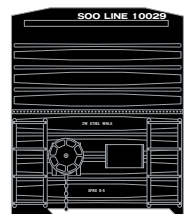

SOO Line

ATH71455 HO RTR 57' Mechanical Reefer, SOO #10024
ATH71456 HO RTR 57' Mechanical Reefer, SOO #10029
ATH71457 HO RTR 57' Mechanical Reefer, SOO #10033

$29.98

Visit Your Local Retailer | Visit www.athearn.com | Call 1.800.338.4639