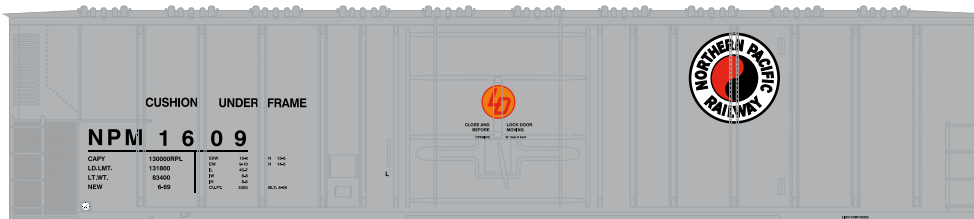

Northern Pacific

ATH71452 HO RTR 57' Mechanical Reefer, NP #1609
 ATH71453 HO RTR 57' Mechanical Reefer, NP #1634
 ATH71454 HO RTR 57' Mechanical Reefer, NP #1642

SOO Line

ATH71455 HO RTR 57' Mechanical Reefer, SOO #10024
 ATH71456 HO RTR 57' Mechanical Reefer, SOO #10029
 ATH71457 HO RTR 57' Mechanical Reefer, SOO #10033