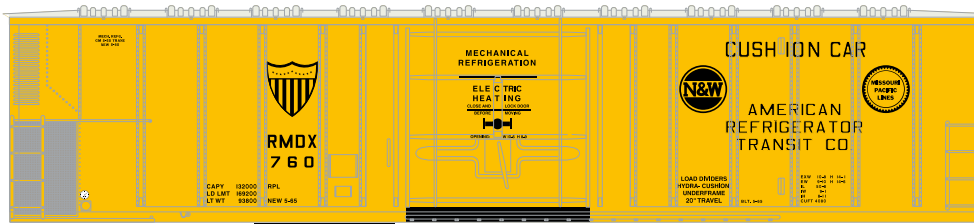

HO 57' Mechanical Reefer American Refrigerator Transit

Announced 05.22.15
Orders Due: 06.26.15

ETA: March 2016

ATH71440
ATH71441
ATH71442

HO RTR 57' Mechanical Reefer, RMDX #760
HO RTR 57' Mechanical Reefer, RMDX #765
HO RTR 57' Mechanical Reefer, RMDX #774

\$29.98

Visit Your Local Retailer | Visit www.athearn.com | Call 1.800.338.4639

HO 57' Mechanical Reefer

Announced 05.22.15
Orders Due: 06.26.15

ETA: March 2016

All Railroads

MODEL FEATURES:

- Fully assembled and ready for your layout
- Razor sharp printing and painting
- Weighted for optimum performance
- McHenry scale knuckle spring couplers installed
- Machined RP25 profile 33" metal wheels with RP25 contours operate on Code 55, 70, 75, 80, 83, 100 rail
- Body mounted McHenry operating scale knuckle couplers
- Window packaging for easy viewing
- Interior plastic blister safely holds the model for convenient storage
- Minimum radius: 18"