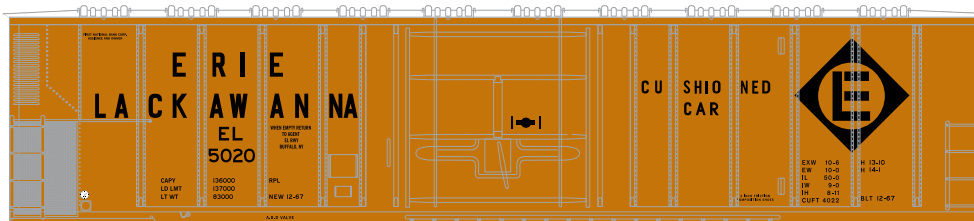

HO 57' Mechanical Reefer

Erie Lackawanna

Announced 05.22.15
Orders Due: 06.26.15

ETA: March 2016

ATH71449 HO RTR 57' Mechanical Reefer, EL #5020
ATH71450 HO RTR 57' Mechanical Reefer, EL #5023
ATH71451 HO RTR 57' Mechanical Reefer, EL #5031