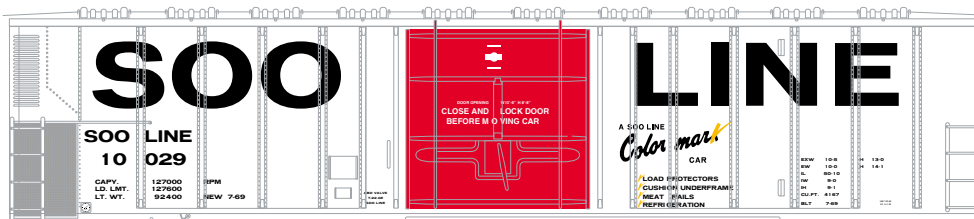

SOO Line

ATH71455 HO RTR 57' Mechanical Reefer, SOO #10024
ATH71456 HO RTR 57' Mechanical Reefer, SOO #10029
ATH71457 HO RTR 57' Mechanical Reefer, SOO #10033

$29.98

Visit Your Local Retailer | Visit www.athearn.com | Call 1.800.338.4639