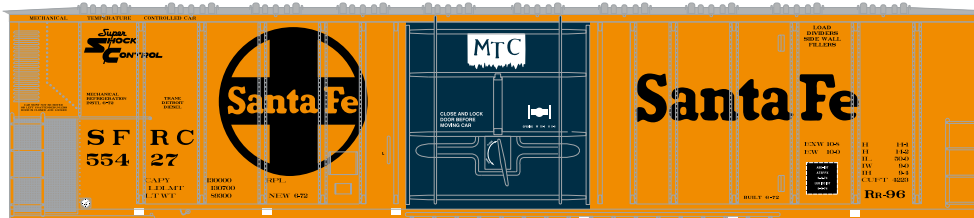

Santa Fe

ATH71443
ATH71444
ATH71445

HO RTR 57' Mechanical Reefer, SF #55427
HO RTR 57' Mechanical Reefer, SF #55499
HO RTR 57' Mechanical Reefer, SF #55613