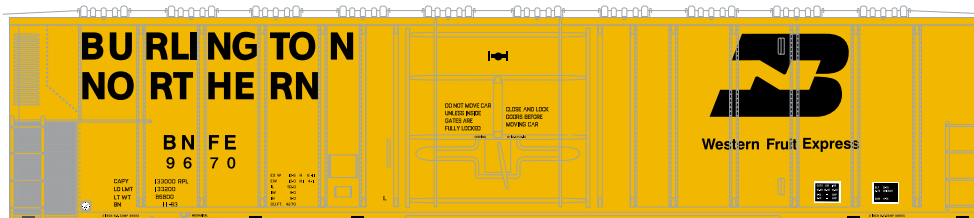

Burlington Northern (Yellow)

ATH71446
ATH71447
ATH71448

HO RTR 57' Mechanical Reefer, BN/Yellow #9670
HO RTR 57' Mechanical Reefer, BN/Yellow #9672
HO RTR 57' Mechanical Reefer, BN/Yellow #9675

$29.98

Visit Your Local Retailer | Visit www.athearn.com | Call 1.800.338.4639