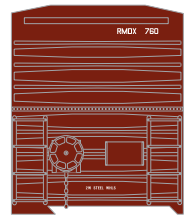

HO 57' Mechanical Reefer American Refrigerator Transit

Announced 05.22.15
Orders Due: 06.26.15

ETA: March 2016

ATH71440
ATH71441
ATH71442

HO RTR 57' Mechanical Reefer, RMDX #760
HO RTR 57' Mechanical Reefer, RMDX #765
HO RTR 57' Mechanical Reefer, RMDX #774

Santa Fe

ATH71443
ATH71444
ATH71445

HO RTR 57' Mechanical Reefer, SF #55427
HO RTR 57' Mechanical Reefer, SF #55499
HO RTR 57' Mechanical Reefer, SF #55613

Burlington Northern (Yellow)

ATH71446
ATH71447
ATH71448