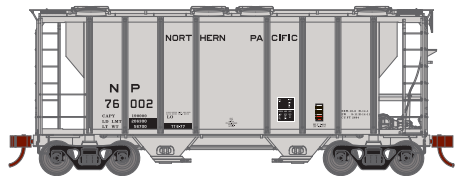

Northern Pacific

ATH17059 NP #76002
ATH17060 NP #76058
ATH17061 NP #76065