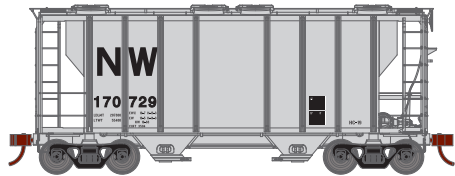

Norfolk & Western

ATH17053 NW #170729
ATH17054 NW #170732
ATH17055 NW #170737