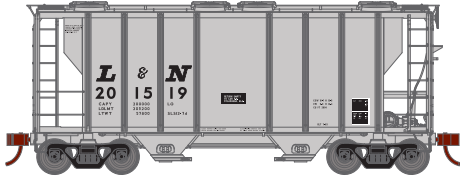

N-Scale PS-2 2600 Covered Hopper

Announced 01.29.21
Orders Due: 02.26.21
ETA: January 2022

Louisville & Nashville

ATH17047 LN #201519
ATH17048 LN #201526
ATH17049 LN #201534

Missouri-Kansas-Texas*

ATH17050 BKTY #1310
ATH17051 BKTY #1333
ATH17052 BKTY #1367