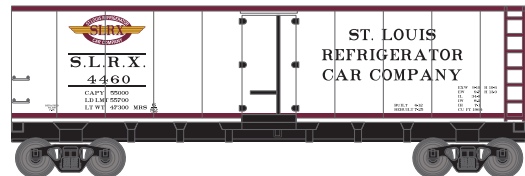

St. Louis Refrigerator Car Co.

RND2263 HO 40' Steel Reefer, SLRX #4460 Era: 1940+
RND2264 HO 40' Steel Reefer, SLRX #4464
RND2265 HO 40' Steel Reefer, SLRX #4466
RND2266 HO 40' Steel Reefer, SLRX #4469