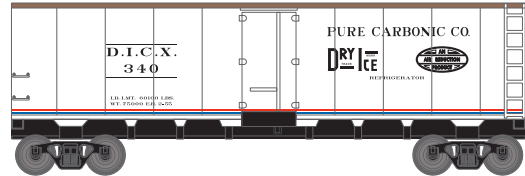

Pure Carbonic Co.

RND2195 HO 40' Steel Reefer, DICX #340 Era: 1940+
RND2196 HO 40' Steel Reefer, DICX #353
RND2197 HO 40' Steel Reefer, DICX #378
RND2198 HO 40' Steel Reefer, DICX #381