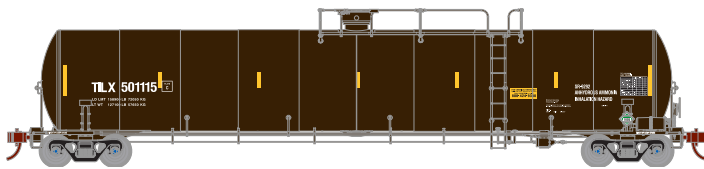

Trinity Industries Leasing

ATHGN16900 TILX #501115 Era: 2017+
ATHGN16901 TILX #501120/501132/501147
ATHGN16902 TILX #501123/501129/501148

Placarded with UN number 1005 for Anhydrous Ammonia