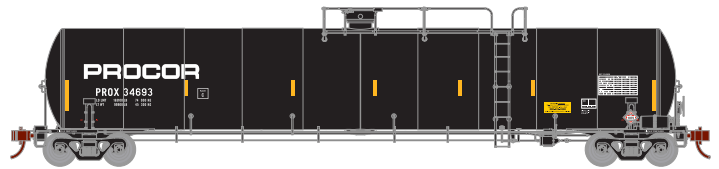

Procor

ATHGN16897 PROX #34693 Era: 2017+
ATHGN16898 PROX #34361/39969/39977
ATHGN16899 PROX #39891/39959/39978

Placarded with UN number 1075 for LPG Gas, Non-Odorized (decals included to personalize)