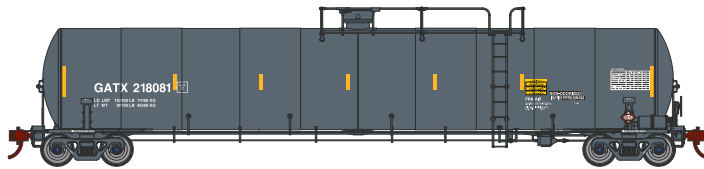

UPGRADED to ATHEARN GENESIS TOOLING and FEATURES!

GATX

ATHGN16894 GATX #218081 Era: 2015+
 ATHGN16895 GATX #218245/219640/219779
 ATHGN16896 GATX #219241/219620/219638

Placarded with UN number 1075 for LPG Gas, Non-Odorized