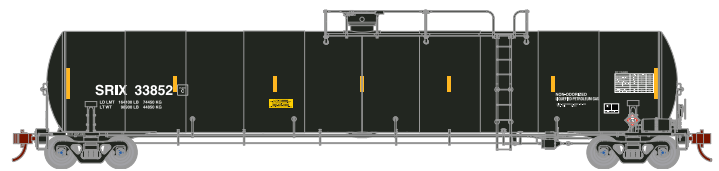

Blank placards

Chevron USA

ATHGN16906 CPDX #11051 Era: 2021+
 ATHGN16907 CPDX #111004/111016/111054
 ATHGN16908 CPDX #11070/11075/11081

Placarded with UN number 1075 for LPG Gas, Non-Odorized

Southern Illinois Railcar

ATHGN16909 SIRX #33852 Era: 2014+
 ATHGN16910 SIRX #33854/33869/33880
 ATHGN16911 SIRX #33863/33870/33874

Placarded with UN number 1075 for LPG Gas, Non-Odorized

UPGRADED FEATURES:

- McHenry double-shelf couplers
- Bent wire uncoupling levers
- Rubber train line hoses