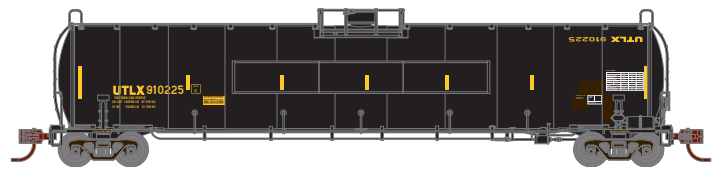

Procor

ATHGN16897 PROX #34693 Era: 2017+
 ATHGN16898 PROX #34361/39969/39977
 ATHGN16899 PROX #39891/39959/39978

Placarded with UN number 1075 for LPG Gas, Non-Odorized (decals included to personalize)

Trinity Industries Leasing

ATHGN16900 TILX #501115 Era: 2017+
 ATHGN16901 TILX #501120/501132/501147
 ATHGN16902 TILX #501123/501129/501148

Placarded with UN number 1005 for Anhydrous Ammonia

Union Tank Car

ATHGN16903 UTLX #910225 Era: Mid 2000s+
 ATHGN16904 UTLX #910227/910235/910239
 ATHGN16905 UTLX #910576/910800/910809