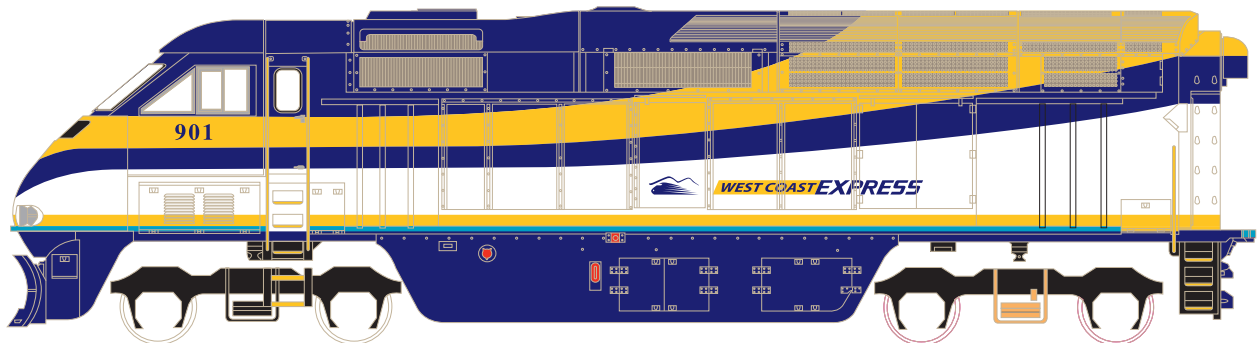

# F59PHI

- 26330 GO Transit #605 \$99.98
- 26331 GO Transit #617 \$99.98
- 26332 GO Transit #624 \$99.98

- 26333 New Mexico Rail Runner #101 \$99.98
- 26334 New Mexico Rail Runner #103 \$99.98
- 26335 New Mexico Rail Runner #108 \$99.98

- 26336 West Coast Express #901 \$99.98
- 26337 West Coast Express #902 \$99.98
- 26338 West Coast Express #905 \$99.98

Era – 1994-Right now

- Fully assembled (including handrails)
- DCC-ready wiring harness installed
- Machined wheels
- McHenry® scale knuckle spring couplers