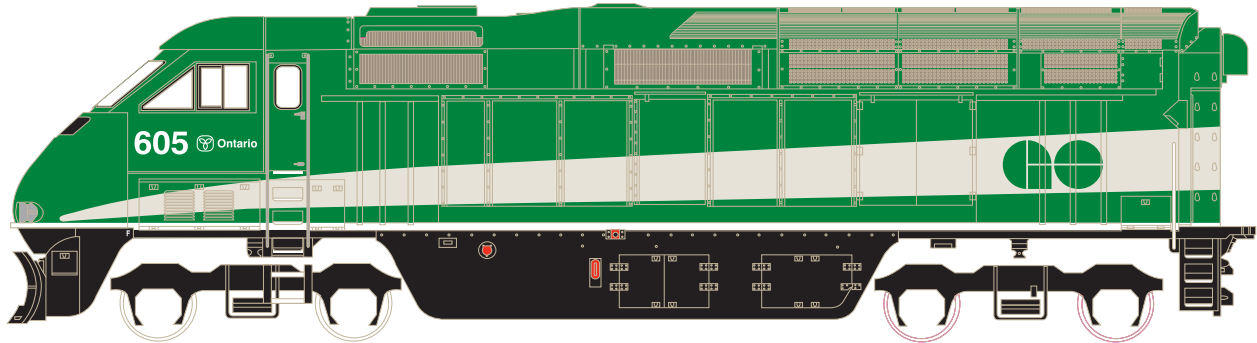

# F59PHI

- 26330 GO Transit #605 \$99.98
- 26331 GO Transit #617 \$99.98
- 26332 GO Transit #624 \$99.98

- 26333 New Mexico Rail Runner #101 \$99.98
- 26334 New Mexico Rail Runner #103 \$99.98
- 26335 New Mexico Rail Runner #108 \$99.98

- 26336 West Coast Express #901 \$99.98
- 26337 West Coast Express #902 \$99.98
- 26338 West Coast Express #905 \$99.98

Era – 1994-Right now

- Fully assembled (including handrails)
- DCC-ready wiring harness installed
- Machined wheels
- McHenry® scale knuckle spring couplers