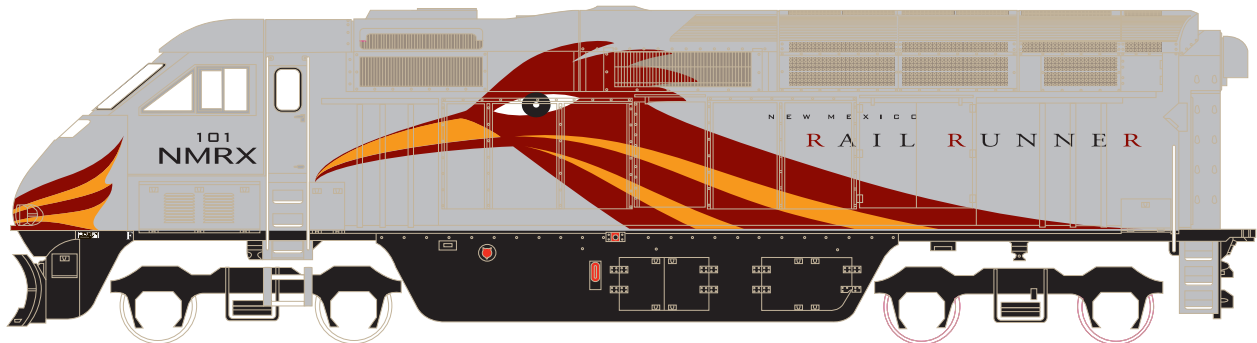

# F59PHI

- 26330 GO Transit #605 \$99.98
- 26331 GO Transit #617 \$99.98
- 26332 GO Transit #624 \$99.98

- 26333 New Mexico Rail Runner #101 \$99.98
- 26334 New Mexico Rail Runner #103 \$99.98
- 26335 New Mexico Rail Runner #108 \$99.98

- 26336 West Coast Express #901 \$99.98
- 26337 West Coast Express #902 \$99.98
- 26338 West Coast Express #905 \$99.98

Era – 1994-Right now

- Fully assembled (including handrails)
- DCC-ready wiring harness installed
- Machined wheels
- McHenry® scale knuckle spring couplers