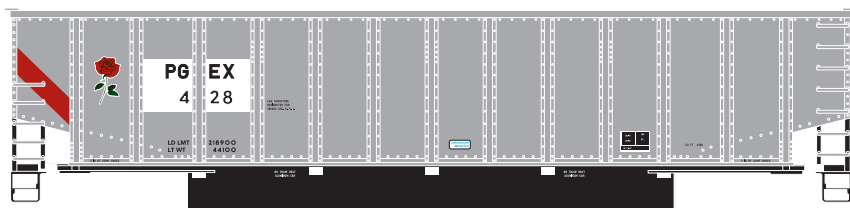

Announced: 7-21-09
Orders Due: 8-21-09
 ETA: December 2009

Coalporter 5-pack

- ___ 97001 KCLX #1 (5 pack) \$119.98
- ___ 97002 KCLX #1 (5 pack) \$119.98
- ___ 97003 KCLX #1 (5 pack) \$119.98

- ___ 97004 Norfolk Southern #1 (5 pack) \$119.98
- ___ 97005 Norfolk Southern #2 (5 pack) \$119.98
- ___ 97006 Norfolk Southern #3 (5 pack) \$119.98

- ___ 97007 PGEX #1 (5 pack) \$119.98
- ___ 97008 PGEX #2 (5 pack) \$119.98
- ___ 97009 PGEX #3 (5 pack) \$119.98

- ___ 97010 WEPX #1 (5 pack) \$119.98
- ___ 97011 WEPX #2 (5 pack) \$119.98
- ___ 97012 WEPX #3 (5 pack) \$119.98

Era: 1990s to now

- Fully assembled and ready to operate
- McHenry® scale knuckle spring couplers
- Removable coal load in each car
- Razor-sharp printing and painting
- Factory installed metal grab irons
- Five different road numbers in each 5-pack