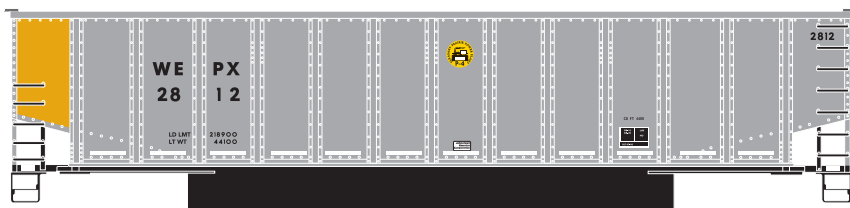

Announced: 7-21-09
Orders Due: 8-21-09
 ETA: December 2009

Coalporter 5-pack

- ___ 97001 KCLX #1 (5 pack) \$119.98
- ___ 97002 KCLX #1 (5 pack) \$119.98
- ___ 97003 KCLX #1 (5 pack) \$119.98

- ___ 97004 Norfolk Southern #1 (5 pack) \$119.98
- ___ 97005 Norfolk Southern #2 (5 pack) \$119.98
- ___ 97006 Norfolk Southern #3 (5 pack) \$119.98

- ___ 97007 PGEX #1 (5 pack) \$119.98
- ___ 97008 PGEX #2 (5 pack) \$119.98
- ___ 97009 PGEX #3 (5 pack) \$119.98

- ___ 97010 WEPX #1 (5 pack) \$119.98
- ___ 97011 WEPX #2 (5 pack) \$119.98
- ___ 97012 WEPX #3 (5 pack) \$119.98

Era: 1990s to now

- Fully assembled and ready to operate
- McHenry® scale knuckle spring couplers
- Removable coal load in each car
- Razor-sharp printing and painting
- Factory installed metal grab irons
- Five different road numbers in each 5-pack