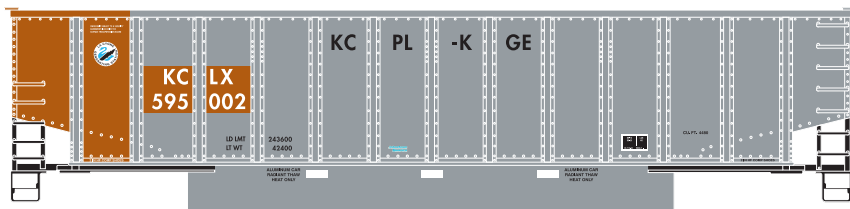

Announced: 7-21-09
Orders Due: 8-21-09
 ETA: December 2009

Coalporter 5-pack

- ___ 97001 KCLX #1 (5 pack) \$119.98
- ___ 97002 KCLX #1 (5 pack) \$119.98
- ___ 97003 KCLX #1 (5 pack) \$119.98

- ___ 97004 Norfolk Southern #1 (5 pack) \$119.98
- ___ 97005 Norfolk Southern #2 (5 pack) \$119.98
- ___ 97006 Norfolk Southern #3 (5 pack) \$119.98

- ___ 97007 PGEX #1 (5 pack) \$119.98
- ___ 97008 PGEX #2 (5 pack) \$119.98
- ___ 97009 PGEX #3 (5 pack) \$119.98

- ___ 97010 WEPX #1 (5 pack) \$119.98
- ___ 97011 WEPX #2 (5 pack) \$119.98
- ___ 97012 WEPX #3 (5 pack) \$119.98

Era: 1990s to now

- Fully assembled and ready to operate
- McHenry® scale knuckle spring couplers
- Removable coal load in each car
- Razor-sharp printing and painting
- Factory installed metal grab irons
- Five different road numbers in each 5-pack