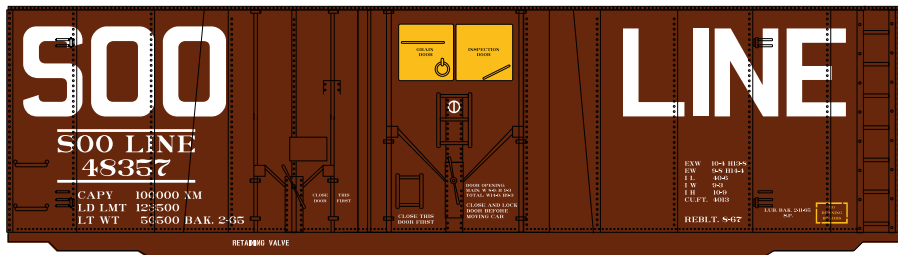

HO 40' Grain Box

SOO Line

Announced 12.29.15
Orders Due: 1.22.16
ETA: November 2016

Era: 1960's+

RND14503 HO 40' Grain Box, SOO #48357
RND14504 HO 40' Grain Box, SOO #48388
RND14505 HO 40' Grain Box, SOO #48390