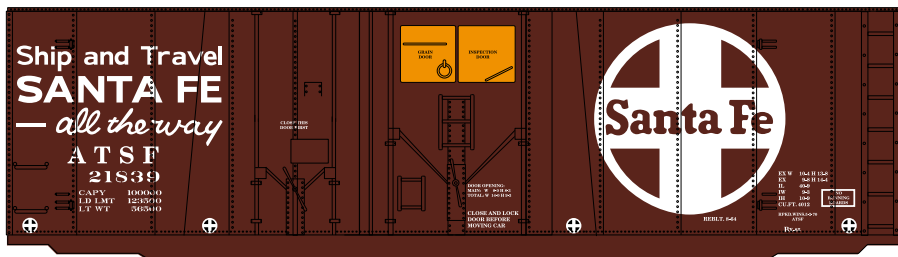

# HO 40' Grain Box

## Santa Fe

Announced 12.29.15  
**Orders Due: 1.22.16**  
ETA: November 2016

Era: 1960's+

RND14491 HO 40' Grain Box, SF #21839  
RND14492 HO 40' Grain Box, SF #21847  
RND14493 HO 40' Grain Box, SF #21860