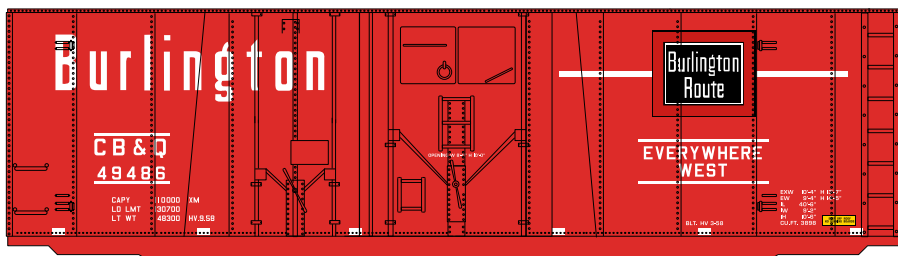

Chicago Burlington & Quincy

Era: 1960's+

RND14494 HO 40' Grain Box, CB&Q #49486
RND14495 HO 40' Grain Box, CB&Q #49507
RND14496 HO 40' Grain Box, CB&Q #49512