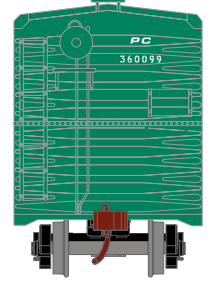

RND79108	HO 50' Plug Door Smooth Side Box, PC #360099
RND79109	HO 50' Plug Door Smooth Side Box, PC #360124
RND79110	HO 50' Plug Door Smooth Side Box, PC #360193