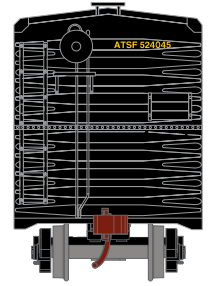

HO 50' Single Plug Door Box

Announced 12.28.18
Orders Due: 1.25.19

ETA: December 2019

Santa Fe (Rail-O-Gram)

Era: 1984+

RND7029 HO 50' Plug Door Smooth Side Box, ATSF #524045

This unique car was painted by the Santa Fe, and was subsequently signed by many people in support of the SPSF merger proposal. Despite this, the merger was subsequently denied by the ICC.