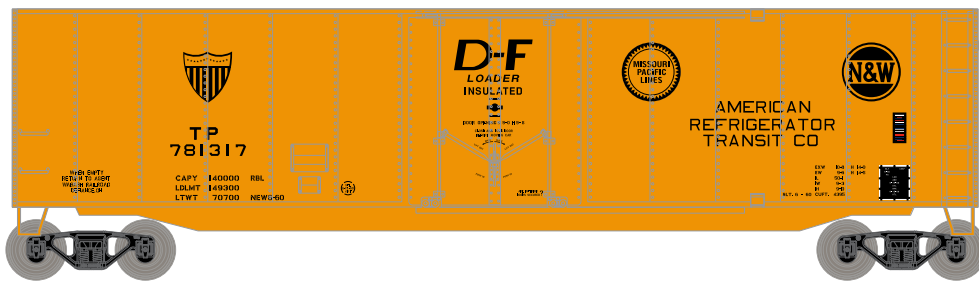

RND79114	HO 50' Plug Door Smooth Side Box, T&P #781317
RND79115	HO 50' Plug Door Smooth Side Box, T&P #781322
RND79116	HO 50' Plug Door Smooth Side Box, T&P #781331