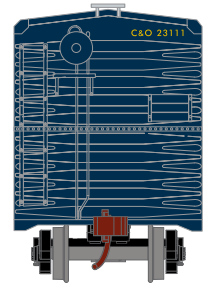

HO 50' Single Plug Door Box

Announced 12.28.18
Orders Due: 1.25.19

ETA: December 2019

Santa Fe (Rail-O-Gram)

This unique car was painted by the Santa Fe, and was subsequently signed by many people in support of the SPSF merger proposal. Despite this, the merger was subsequently denied by the ICC.

Lehigh Valley

Chesapeake & Ohio

Milwaukee Road

$27.98SRP

Visit Your Local Retailer | Visit www.athearn.com | Call 1.800.338.4639