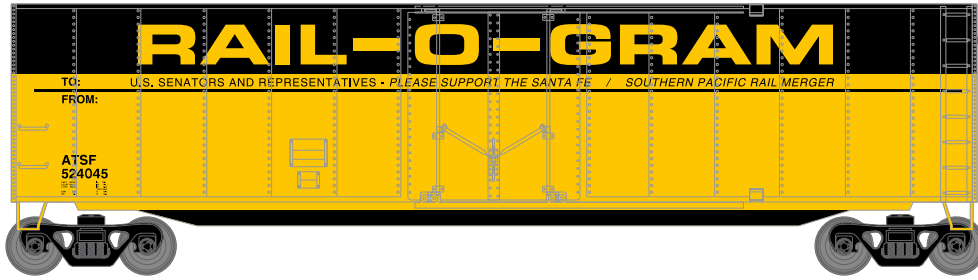

HO 50' Single Plug Door Box

Announced 12.28.18
Orders Due: 1.25.19

ETA: December 2019

Santa Fe (Rail-O-Gram)

Era: 1984+

RND7029 HO 50' Plug Door Smooth Side Box, ATSF #524045

This unique car was painted by the Santa Fe, and was subsequently signed by many people in support of the SPSF merger proposal. Despite this, the merger was subsequently denied by the ICC.