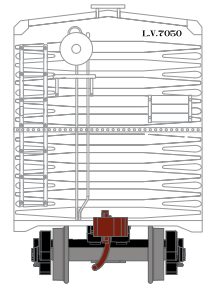

HO 50' Single Plug Door Box

Announced 12.28.18
Orders Due: 1.25.19

ETA: December 2019

Santa Fe (Rail-O-Gram)

This unique car was painted by the Santa Fe, and was subsequently signed by many people in support of the SPSF merger proposal. Despite this, the merger was subsequently denied by the ICC.

Lehigh Valley

Chesapeake & Ohio

Milwaukee Road

$27.98SRP

Visit Your Local Retailer | Visit www.athearn.com | Call 1.800.338.4639