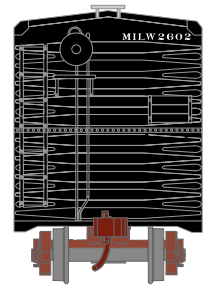

RND79102 HO 50' Plug Door Smooth Side Box, C&O #23111
 RND79103 HO 50' Plug Door Smooth Side Box, C&O #23277
 RND79104 HO 50' Plug Door Smooth Side Box, C&O #23315

Milwaukee Road

Era: 1962+

RND79105 HO 50' Plug Door Smooth Side Box, MILW #2602
 RND79106 HO 50' Plug Door Smooth Side Box, MILW #2617
 RND79107 HO 50' Plug Door Smooth Side Box, MILW #2650