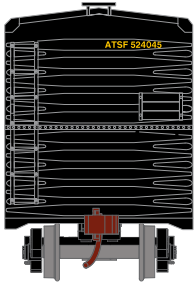

HO 50' Single Plug Door Box

Announced 12.28.18
Orders Due: 1.25.19

ETA: December 2019

Santa Fe (Rail-O-Gram)

Era: 1984+

RND7029 HO 50' Plug Door Smooth Side Box, ATSF #524045

This unique car was painted by the Santa Fe, and was subsequently signed by many people in support of the SPSF merger proposal. Despite this, the merger was subsequently denied by the ICC.