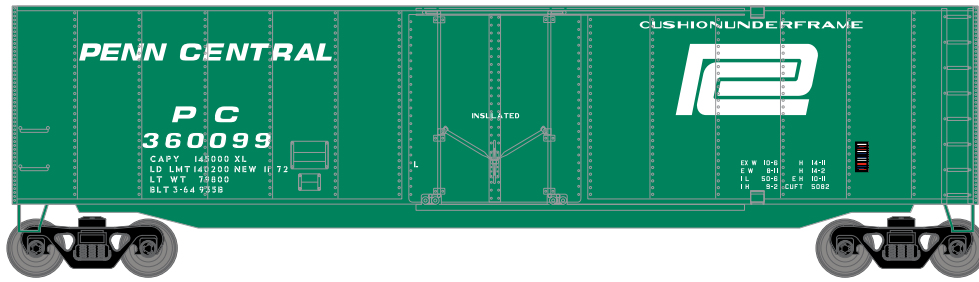

RND79108	HO 50' Plug Door Smooth Side Box, PC #360099
RND79109	HO 50' Plug Door Smooth Side Box, PC #360124
RND79110	HO 50' Plug Door Smooth Side Box, PC #360193