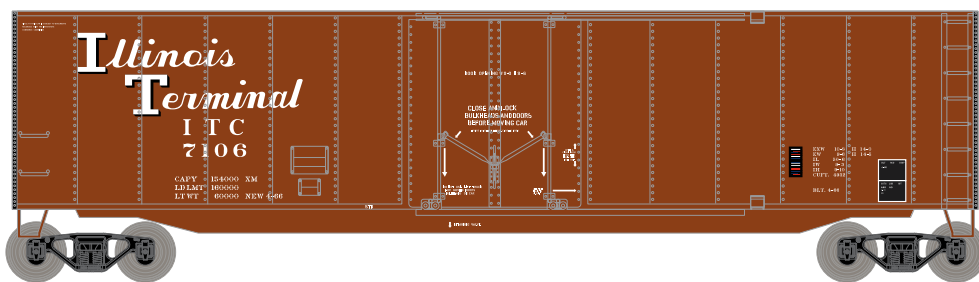

HO 50' Single Plug Door Box

Announced 12.28.18
Orders Due: 1.25.19

ETA: December 2019

Santa Fe (Rail-O-Gram)

Era: 1984+

RND7029 HO 50' Plug Door Smooth Side Box, ATSF #524045

This unique car was painted by the Santa Fe, and was subsequently signed by many people in support of the SPSF merger proposal. Despite this, the merger was subsequently denied by the ICC.

\$27.98SRP

Visit Your Local Retailer | Visit www.athearn.com | Call 1.800.338.4639

HO 50' Single Plug Door Box

Announced 12.28.18
Orders Due: 1.25.19

ETA: December 2019

Penn Central

Era: 1964+

- | | |
|----------|--|
| RND79108 | HO 50' Plug Door Smooth Side Box, PC #360099 |
| RND79109 | HO 50' Plug Door Smooth Side Box, PC #360124 |
| RND79110 | HO 50' Plug Door Smooth Side Box, PC #360193 |

Illinois Terminal

Era: 1966+

- | | |
|----------|---|
| RND79111 | HO 50' Plug Door Smooth Side Box, ITC #7106 |
| RND79112 | HO 50' Plug Door Smooth Side Box, ITC #7125 |
| RND79113 | HO 50' Plug Door Smooth Side Box, ITC #7150 |