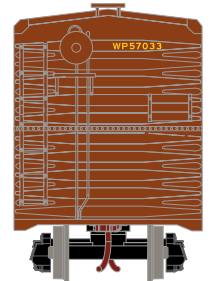

RND79117	HO 50' Plug Door Smooth Side Box, WP #57033
RND79118	HO 50' Plug Door Smooth Side Box, WP #57047
RND79119	HO 50' Plug Door Smooth Side Box, WP #57092

$27.98SRP

* Union Pacific Licensed Product

Visit Your Local Retailer | Visit www.athearn.com | Call 1.800.338.4639