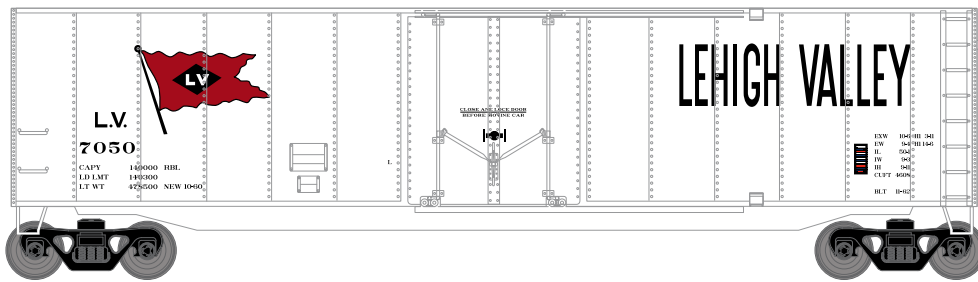

HO 50' Single Plug Door Box

Announced 12.28.18
Orders Due: 1.25.19

ETA: December 2019

Santa Fe (Rail-O-Gram)

Era: 1984+

RND7029 HO 50' Plug Door Smooth Side Box, ATSF #524045

This unique car was painted by the Santa Fe, and was subsequently signed by many people in support of the SPSF merger proposal. Despite this, the merger was subsequently denied by the ICC.

Lehigh Valley

Era: 1960+

RND79099 HO 50' Plug Door Smooth Side Box, LV #7050
 RND79100 HO 50' Plug Door Smooth Side Box, LV #7051
 RND79101 HO 50' Plug Door Smooth Side Box, LV #7053

Chesapeake & Ohio

Era: 1963+