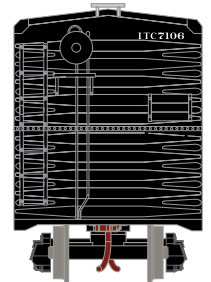

RND79111	HO 50' Plug Door Smooth Side Box, ITC #7106
RND79112	HO 50' Plug Door Smooth Side Box, ITC #7125
RND79113	HO 50' Plug Door Smooth Side Box, ITC #7150