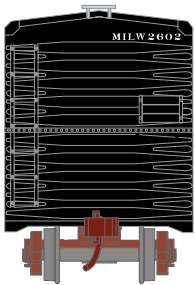

Milwaukee Road

Era: 1962+