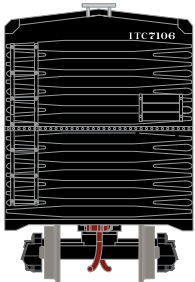

Illinois Terminal

Era: 1966+

- | | |
|----------|---|
| RND79111 | HO 50' Plug Door Smooth Side Box, ITC #7106 |
| RND79112 | HO 50' Plug Door Smooth Side Box, ITC #7125 |
| RND79113 | HO 50' Plug Door Smooth Side Box, ITC #7150 |