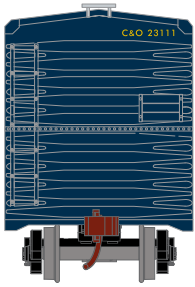

HO 50' Single Plug Door Box

Announced 12.28.18
Orders Due: 1.25.19

ETA: December 2019

Santa Fe (Rail-O-Gram)

Era: 1984+

RND7029 HO 50' Plug Door Smooth Side Box, ATSF #524045

This unique car was painted by the Santa Fe, and was subsequently signed by many people in support of the SPSF merger proposal. Despite this, the merger was subsequently denied by the ICC.

Lehigh Valley

Era: 1960+

RND79099 HO 50' Plug Door Smooth Side Box, LV #7050
 RND79100 HO 50' Plug Door Smooth Side Box, LV #7051
 RND79101 HO 50' Plug Door Smooth Side Box, LV #7053

Chesapeake & Ohio

Era: 1963+