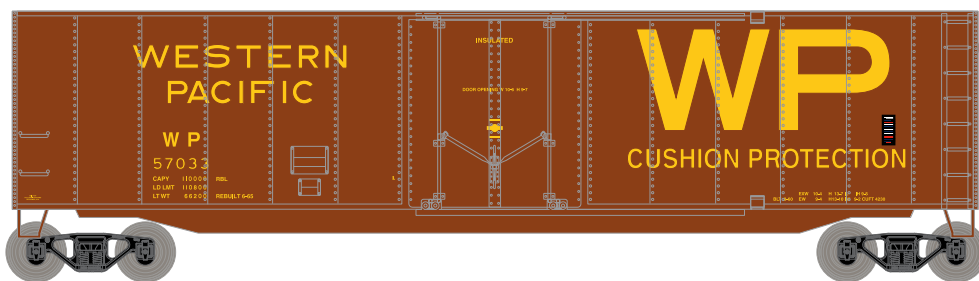

RND79117	HO 50' Plug Door Smooth Side Box, WP #57033
RND79118	HO 50' Plug Door Smooth Side Box, WP #57047
RND79119	HO 50' Plug Door Smooth Side Box, WP #57092

$27.98SRP

* Union Pacific Licensed Product

Visit Your Local Retailer | Visit www.athearn.com | Call 1.800.338.4639