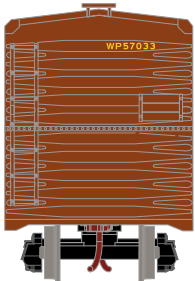

Western Pacific*

Era: 1965+