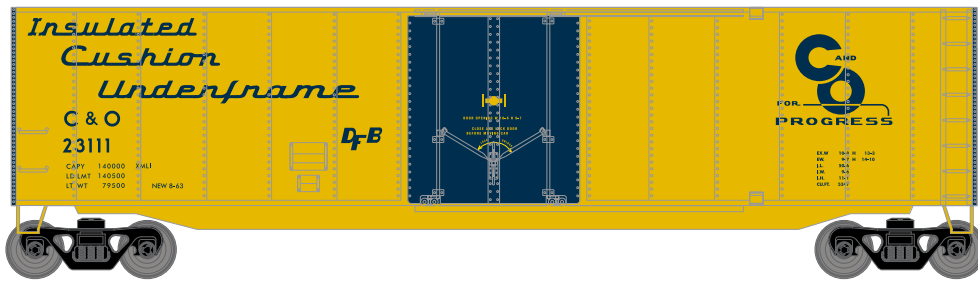

RND79102 HO 50' Plug Door Smooth Side Box, C&O #23111
RND79103 HO 50' Plug Door Smooth Side Box, C&O #23277
RND79104 HO 50' Plug Door Smooth Side Box, C&O #23315