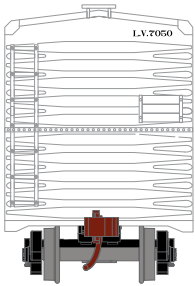

Lehigh Valley

Era: 1960+