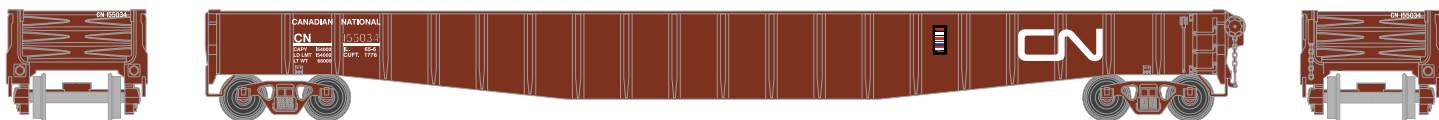

## Chicago Burlington & Quincy

Announced 07.24.15  
**Orders Due: 08.28.15**

ETA: June 2016

ATH76543	HO RTR 65'6" Mill Gondola, CB&Q #197218
ATH76544	HO RTR 65'6" Mill Gondola, CB&Q #197759
ATH76545	HO RTR 65'6" Mill Gondola, CB&Q #197784

## Canadian National

ATH76546	HO RTR 65'6" Mill Gondola, CN #155034
ATH76547	HO RTR 65'6" Mill Gondola, CN #155092
ATH76548	HO RTR 65'6" Mill Gondola, CN #155164