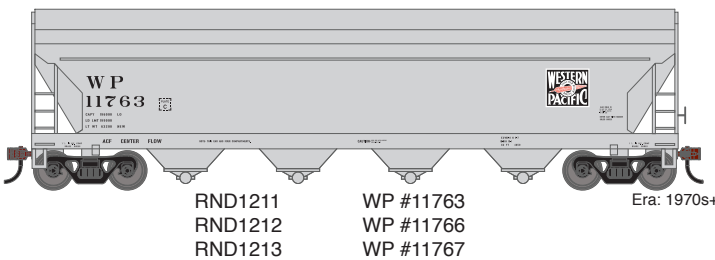

Western Pacific*

MODEL FEATURES:

- Round hatches or trough hatches
- Painted and printed for realistic decoration with multiple road numbers
- Fully-assembled and ready to run
- Highly-detailed, injection-molded body
- Separate brake wheel
- Weighted for trouble free operation
- Machined metal wheels with RP25 contours
- Body mounted McHenry operating scale knuckle couplers
- Minimum radius: 18"

Building on a rich tradition started in 1946, the Athearn® brand is home to the hobby's best-loved models. Athearn has brought the joy of model railroading to you for 75 years, starting from our classic 'Blue-Box' kits to our most recent Genesis® 2.0 line. With accurate detailing and painting, Athearn is the brand that any hobbyist is proud to own and operate. No matter your era or favorite railroad, Athearn truly is "Trains in Miniature."

$34.99 INDIVIDUAL

ATHEARN

VISIT Your Local Retailer
CLICK Athearn.com
CALL 1.800.338.4639