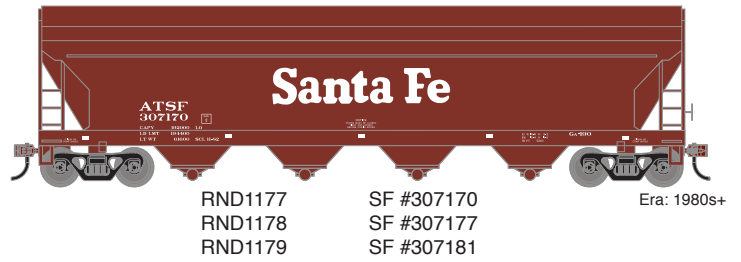

ADM Milling

Santa Fe

Seaboard Coast Line

Kodak

Plexiglas

Union Pacific*

Western Pacific*

MODEL FEATURES:

- Round hatches or trough hatches
- Painted and printed for realistic decoration with multiple road numbers
- Fully-assembled and ready to run
- Highly-detailed, injection-molded body
- Separate brake wheel
- Weighted for trouble free operation
- Machined metal wheels with RP25 contours
- Body mounted McHenry operating scale knuckle couplers
- Minimum radius: 18"

Building on a rich tradition started in 1946, the Athearn® brand is home to the hobby's best-loved models. Athearn has brought the joy of model railroading to you for 75 years, starting from our classic 'Blue-Box' kits to our most recent Genesis® 2.0 line. With accurate detailing and painting, Athearn is the brand that any hobbyist is proud to own and operate. No matter your era or favorite railroad, Athearn truly is "Trains in Miniature."

$34.99 INDIVIDUAL

ATHEARN

VISIT Your Local Retailer
CLICK Athearn.com
CALL 1.800.338.4639