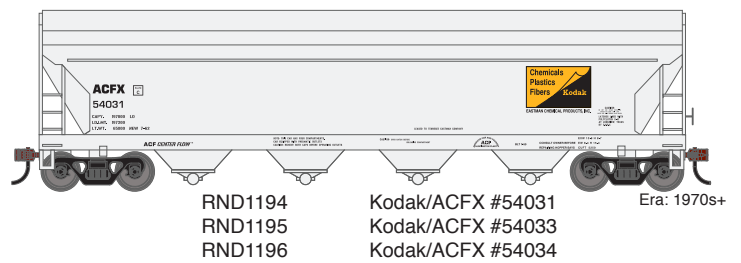

ADM Milling

Santa Fe

Seaboard Coast Line

Kodak

Plexiglas

Union Pacific*

Western Pacific*

MODEL FEATURES:

- Round hatches or trough hatches
- Painted and printed for realistic decoration with multiple road numbers
- Fully-assembled and ready to run
- Highly-detailed, injection-molded body
- Separate brake wheel
- Weighted for trouble free operation
- Machined metal wheels with RP25 contours
- Body mounted McHenry operating scale knuckle couplers
- Minimum radius: 18"

Building on a rich tradition started in 1946, the Athearn® brand is home to the hobby's best-loved models. Athearn has brought the joy of model railroading to you for 75 years, starting from our classic 'Blue-Box' kits to our most recent Genesis® 2.0 line. With accurate detailing and painting, Athearn is the brand that any hobbyist is proud to own and operate. No matter your era or favorite railroad, Athearn truly is "Trains in Miniature."

$34.99 INDIVIDUAL

ATHEARN

VISIT Your Local Retailer
CLICK Athearn.com
CALL 1.800.338.4639