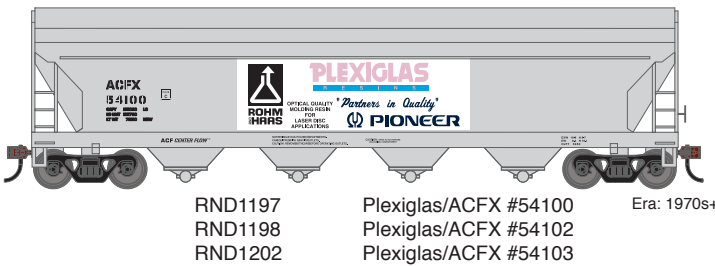

ADM Milling

Santa Fe

Seaboard Coast Line

Kodak

Plexiglas

Union Pacific*

Western Pacific*

MODEL FEATURES:

- Round hatches or trough hatches
- Painted and printed for realistic decoration with multiple road numbers
- Fully-assembled and ready to run
- Highly-detailed, injection-molded body
- Separate brake wheel
- Weighted for trouble free operation
- Machined metal wheels with RP25 contours
- Body mounted McHenry operating scale knuckle couplers
- Minimum radius: 18"

Building on a rich tradition started in 1946, the Athearn® brand is home to the hobby's best-loved models. Athearn has brought the joy of model railroading to you for 75 years, starting from our classic 'Blue-Box' kits to our most recent Genesis® 2.0 line. With accurate detailing and painting, Athearn is the brand that any hobbyist is proud to own and operate. No matter your era or favorite railroad, Athearn truly is "Trains in Miniature."

$34.99 INDIVIDUAL

ATHEARN

VISIT Your Local Retailer
CLICK Athearn.com
CALL 1.800.338.4639