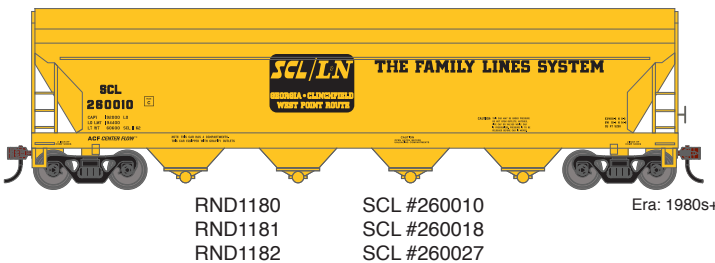

Seaboard Coast Line