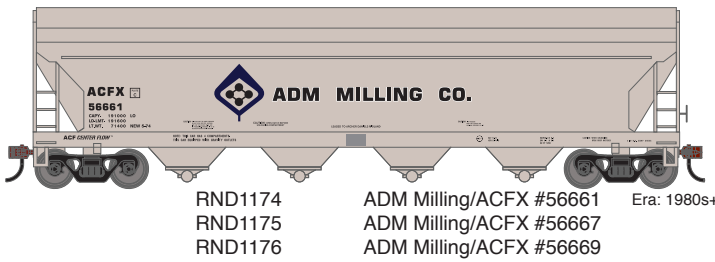

ADM Milling