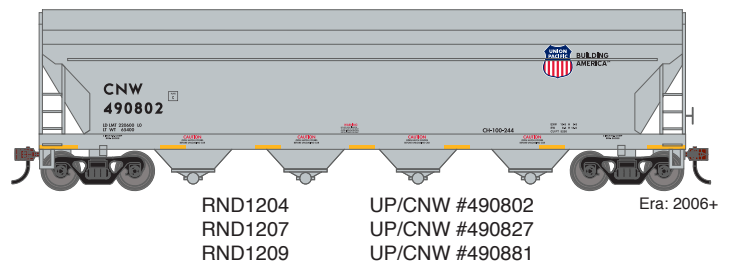

Union Pacific*