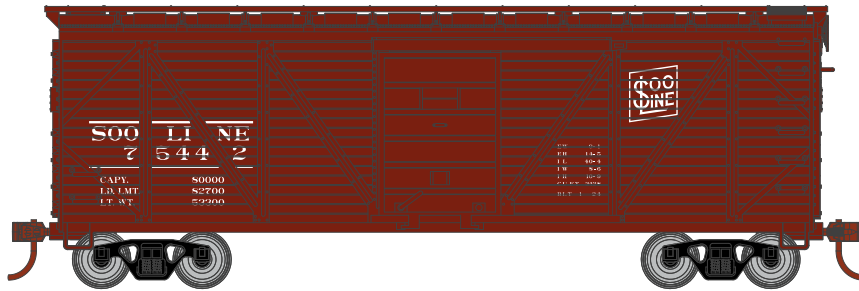

# HO Single-Sheathed Box Car

## Santa Fe

Announced 02.26.16  
**Orders Due: 03.25.16**  
 ETA: December 2016

Era: 1930s-1960s

RND85713 HO 40' Single Sheathed Box Car, SF #124780  
 RND85714 HO 40' Single Sheathed Box Car, SF #124994  
 RND85715 HO 40' Single Sheathed Box Car, SF #125267

## Canadian Pacific

Era: 1930s-1960s

RND85716 HO 40' Single Sheathed Box Car, CPR #234089  
 RND85717 HO 40' Single Sheathed Box Car, CPR #235502  
 RND85718 HO 40' Single Sheathed Box Car, CPR #237801

## Soo Line

Era: 1930s-1960s

RND85719 HO 40' Single Sheathed Box Car, SOO #75442  
 RND85720 HO 40' Single Sheathed Box Car, SOO #75658  
 RND85721 HO 40' Single Sheathed Box Car, SOO #75720