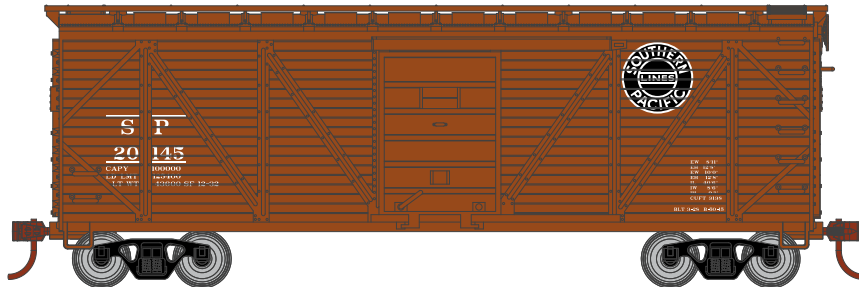

## Santa Fe

Announced 02.26.16  
**Orders Due: 03.25.16**  
 ETA: December 2016

Era: 1930s-1960s

RND85713 HO 40' Single Sheathed Box Car, SF #124780  
 RND85714 HO 40' Single Sheathed Box Car, SF #124994  
 RND85715 HO 40' Single Sheathed Box Car, SF #125267

## Canadian Pacific

Era: 1930s-1960s

RND85716 HO 40' Single Sheathed Box Car, CPR #234089  
 RND85717 HO 40' Single Sheathed Box Car, CPR #235502  
 RND85718 HO 40' Single Sheathed Box Car, CPR #237801

## Soo Line

Era: 1930s-1960s

RND85719 HO 40' Single Sheathed Box Car, SOO #75442  
 RND85720 HO 40' Single Sheathed Box Car, SOO #75658  
 RND85721 HO 40' Single Sheathed Box Car, SOO #75720

## Southern Pacific\*

Era: 1930s-1960s

RND85722 HO 40' Single Sheathed Box Car, SP #20145  
 RND85723 HO 40' Single Sheathed Box Car, SP #20277  
 RND85724 HO 40' Single Sheathed Box Car, SP #20408

**\$23.98** SRP