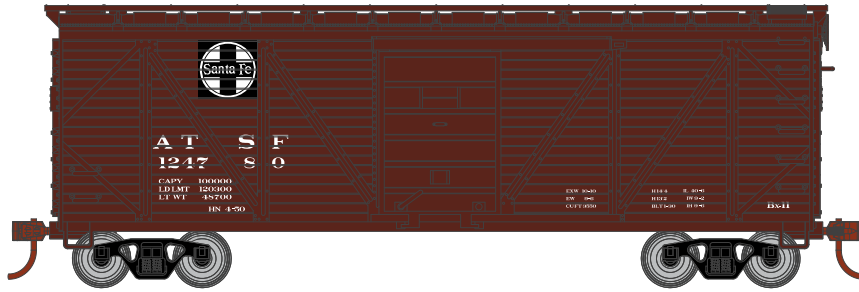

# HO Single-Sheathed Box Car

## Santa Fe

Announced 02.26.16  
**Orders Due: 03.25.16**  
 ETA: December 2016

Era: 1930s-1960s

RND85713 HO 40' Single Sheathed Box Car, SF #124780  
 RND85714 HO 40' Single Sheathed Box Car, SF #124994  
 RND85715 HO 40' Single Sheathed Box Car, SF #125267

## Canadian Pacific

Era: 1930s-1960s

RND85716 HO 40' Single Sheathed Box Car, CPR #234089  
 RND85717 HO 40' Single Sheathed Box Car, CPR #235502  
 RND85718 HO 40' Single Sheathed Box Car, CPR #237801

## Soo Line

Era: 1930s-1960s

RND85719 HO 40' Single Sheathed Box Car, SOO #75442  
 RND85720 HO 40' Single Sheathed Box Car, SOO #75658  
 RND85721 HO 40' Single Sheathed Box Car, SOO #75720