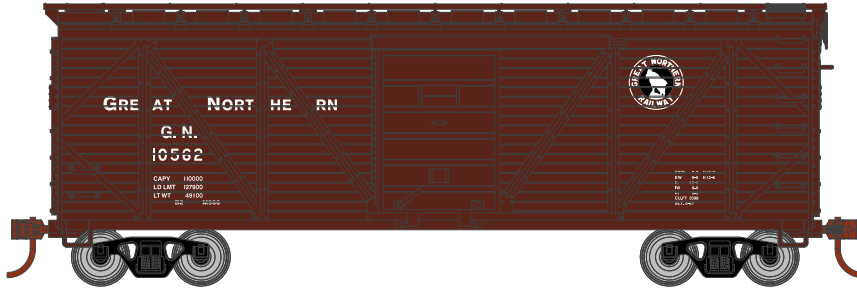

# HO Single-Sheathed Box Car

## Santa Fe

Announced 02.26.16  
**Orders Due: 03.25.16**  
 ETA: December 2016

Era: 1930s-1960s

RND85713 HO 40' Single Sheathed Box Car, SF #124780  
 RND85714 HO 40' Single Sheathed Box Car, SF #124994  
 RND85715 HO 40' Single Sheathed Box Car, SF #125267

## Southern Pacific\*

Era: 1930s-1960s

RND85722 HO 40' Single Sheathed Box Car, SP #20145  
 RND85723 HO 40' Single Sheathed Box Car, SP #20277  
 RND85724 HO 40' Single Sheathed Box Car, SP #20408

**\$23.98** SRP

# HO Single-Sheathed Box Car Great Northern

Announced 02.26.16  
Orders Due: 03.25.16  
ETA: December 2016

Era: 1930s-1960s

RND85725  
RND85726  
RND85727

HO 40' Single Sheathed Box Car, GN #10562  
HO 40' Single Sheathed Box Car, GN #10707  
HO 40' Single Sheathed Box Car, GN #10821