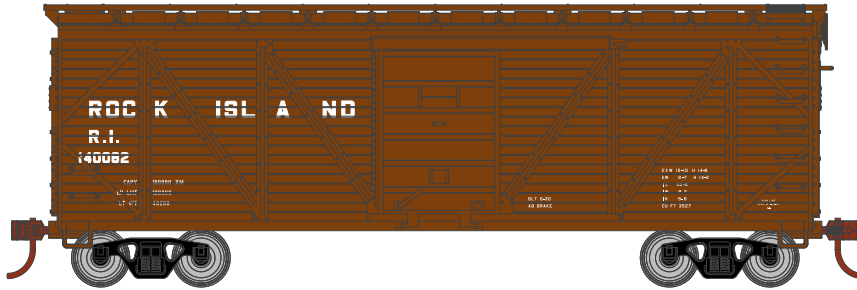

## Santa Fe

Announced 02.26.16  
**Orders Due: 03.25.16**  
 ETA: December 2016

Era: 1930s-1960s

RND85713 HO 40' Single Sheathed Box Car, SF #124780  
 RND85714 HO 40' Single Sheathed Box Car, SF #124994  
 RND85715 HO 40' Single Sheathed Box Car, SF #125267

## Southern Pacific\*

Era: 1930s-1960s

RND85722 HO 40' Single Sheathed Box Car, SP #20145  
 RND85723 HO 40' Single Sheathed Box Car, SP #20277  
 RND85724 HO 40' Single Sheathed Box Car, SP #20408

**\$23.98** SRP

# HO Single-Sheathed Box Car Great Northern

Announced 02.26.16  
Orders Due: 03.25.16  
ETA: December 2016

Era: 1930s-1960s

RND85725  
RND85726  
RND85727

HO 40' Single Sheathed Box Car, GN #10562  
HO 40' Single Sheathed Box Car, GN #10707  
HO 40' Single Sheathed Box Car, GN #10821

## Rock Island

Era: 1956-1970+

RND85728  
RND85729  
RND85730

HO 40' Single Sheathed Box Car, RI #140082  
HO 40' Single Sheathed Box Car, RI #140761  
HO 40' Single Sheathed Box Car, RI #141526