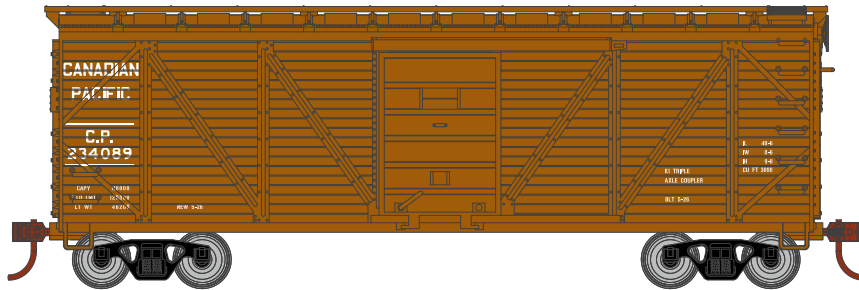

# HO Single-Sheathed Box Car

## Santa Fe

Announced 02.26.16  
**Orders Due: 03.25.16**  
 ETA: December 2016

Era: 1930s-1960s

RND85713 HO 40' Single Sheathed Box Car, SF #124780  
 RND85714 HO 40' Single Sheathed Box Car, SF #124994  
 RND85715 HO 40' Single Sheathed Box Car, SF #125267

## Canadian Pacific

Era: 1930s-1960s

RND85716 HO 40' Single Sheathed Box Car, CPR #234089  
 RND85717 HO 40' Single Sheathed Box Car, CPR #235502  
 RND85718 HO 40' Single Sheathed Box Car, CPR #237801

## Soo Line

Era: 1930s-1960s

RND85719 HO 40' Single Sheathed Box Car, SOO #75442  
 RND85720 HO 40' Single Sheathed Box Car, SOO #75658  
 RND85721 HO 40' Single Sheathed Box Car, SOO #75720