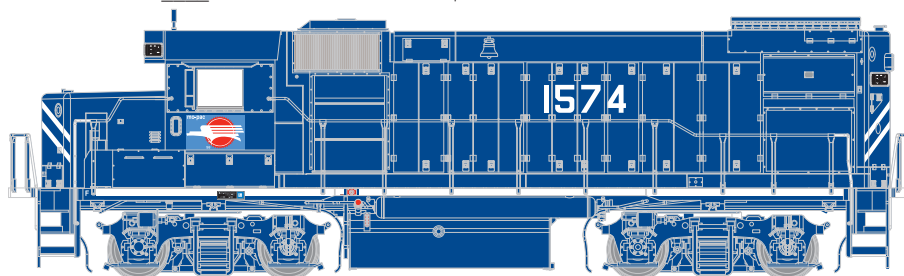

- ___ G68009 No Sound
- ___ G68010 No Sound
- ___ G68011 No Sound
- ___ G68002 No Sound

\$169.98*
 \$169.98*
 \$169.98*
 \$169.98

- ___ G68109 Sound
 - ___ G68110 Sound
 - ___ G68111 Sound
 - ___ G68102 Sound
- \$269.98*
 \$269.98*
 \$269.98*
 \$269.98
- Missouri Pacific #1574
 Missouri Pacific #1582
 Missouri Pacific #1587
 Undecorated Missouri Pacific Version