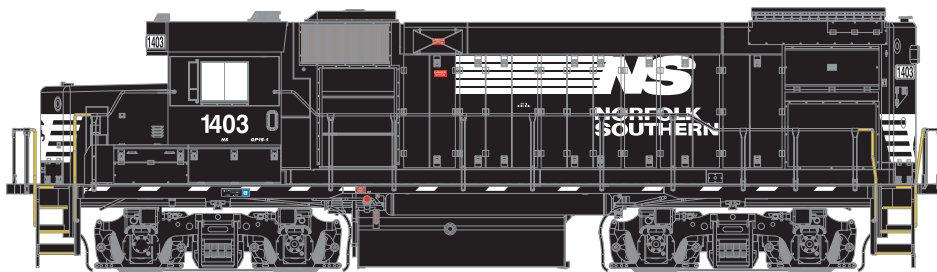

- ___ G68009 No Sound
- ___ G68010 No Sound
- ___ G68011 No Sound
- ___ G68002 No Sound

\$169.98*
 \$169.98*
 \$169.98*
 \$169.98

- ___ G68109 Sound
 - ___ G68110 Sound
 - ___ G68111 Sound
 - ___ G68102 Sound
- \$269.98*
 \$269.98*
 \$269.98*
 \$269.98
- Missouri Pacific #1574
 Missouri Pacific #1582
 Missouri Pacific #1587
 Undecorated Missouri Pacific Version

- ___ G68012 No Sound
- ___ G68013 No Sound
- ___ G68014 No Sound

\$169.98
 \$169.98
 \$169.98

- ___ G68112 Sound
 - ___ G68113 Sound
 - ___ G68114 Sound
- \$269.98
 \$269.98
 \$269.98
- Norfolk Southern #1403
 Norfolk Southern #1407
 Norfolk Southern #1437