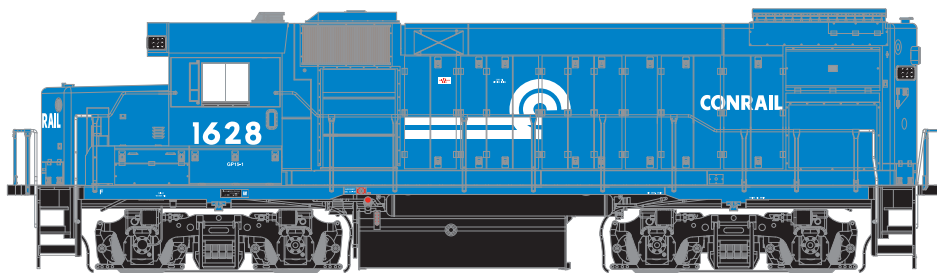

1. ___ G68106 Sound
   - ___ G68107 Sound
   - ___ G68108 Sound
   - ___ G68101 Sound
2. $269.98
   $269.98
   $269.98
   $269.98
3. Conrail #1628
   Conrail #1645
   Conrail #1670
   Undecorated Conrail/NS Version

- ___ G68009 No Sound
- ___ G68010 No Sound
- ___ G68011 No Sound
- ___ G68002 No Sound

$169.98*
$169.98*
$169.98*
$169.98