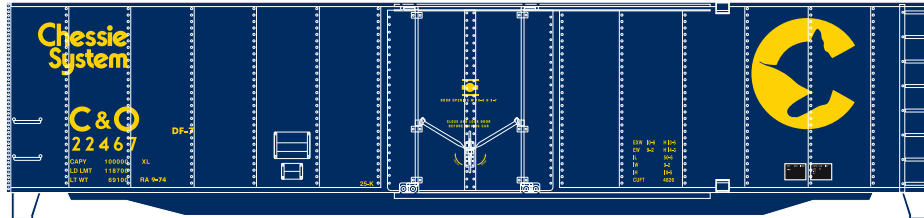

Announced: 12-15-09
Orders Due: 1-15-10
 ETA: April 2010

50' SS PD Box Car

- ___ 71930 Chessie #22467 \$17.98
- ___ 71931 Chessie #22480 \$17.98
- ___ 71932 Chessie #22514 \$17.98

- ___ 71933 D&RGW #60915 \$17.98*
- ___ 71934 D&RGW #60955 \$17.98*
- ___ 71935 D&RGW #60978 \$17.98*

Era: 1960s -1990s

- Fully assembled
- Razor-sharp printing and painting
- McHenry® scale knuckle spring couplers
- Perfect for small home layouts
- RP25 profile machined 33" metal wheel sets
- Weighted for optimum performance