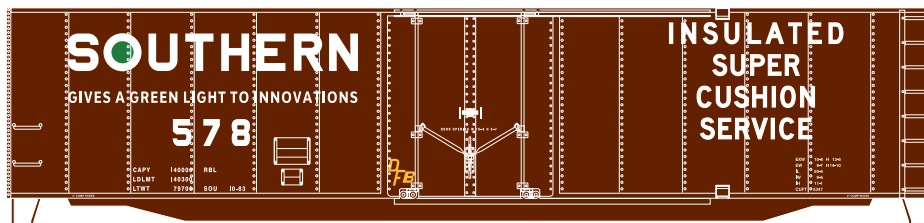

- ___ 71939 Southern #578 $17.98
- ___ 71940 Southern #603 $17.98
- ___ 71941 Southern #619 $17.98

Era: 1960s -1990s

- Fully assembled
- Razor-sharp printing and painting
- McHenry® scale knuckle spring couplers
- Perfect for small home layouts
- RP25 profile machined 33" metal wheel sets
- Weighted for optimum performance

Athearn Trains • 2883 East Spring Street • Suite 100 • Long Beach, CA • 90806
310-763-7140 • fax 562-427-0536 • www.athearn.com