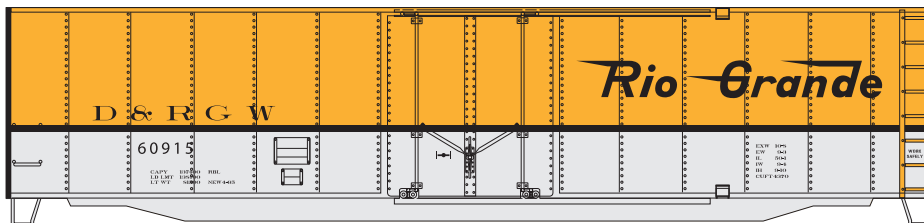

Announced: 12-15-09
Orders Due: 1-15-10
 ETA: April 2010

50' SS PD Box Car

- ___ 71930 Chessie #22467 \$17.98
- ___ 71931 Chessie #22480 \$17.98
- ___ 71932 Chessie #22514 \$17.98

- ___ 71933 D&RGW #60915 \$17.98*
- ___ 71934 D&RGW #60955 \$17.98*
- ___ 71935 D&RGW #60978 \$17.98*