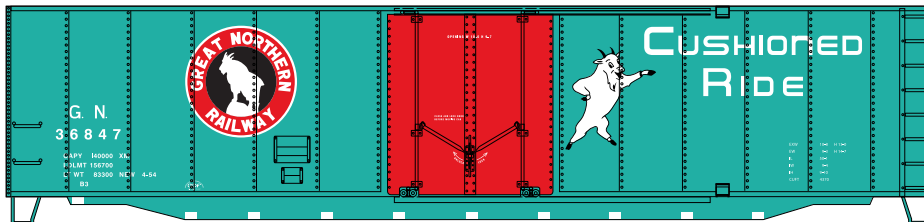

Announced: 12-15-09
Orders Due: 1-15-10
 ETA: April 2010

50' SS PD Box Car

- ___ 71930 Chessie #22467 \$17.98
- ___ 71931 Chessie #22480 \$17.98
- ___ 71932 Chessie #22514 \$17.98

- ___ 71933 D&RGW #60915 \$17.98*
- ___ 71934 D&RGW #60955 \$17.98*
- ___ 71935 D&RGW #60978 \$17.98*

Era: 1960s -1990s

- Fully assembled
- Razor-sharp printing and painting
- McHenry® scale knuckle spring couplers
- Perfect for small home layouts
- RP25 profile machined 33" metal wheel sets
- Weighted for optimum performance