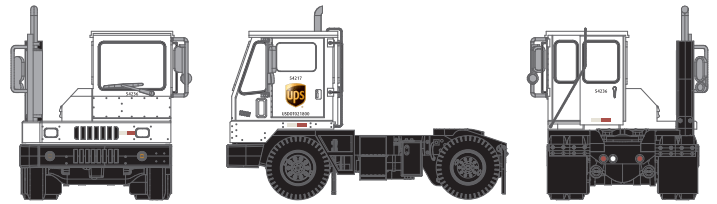

UPS*

ATH29137 HO RTR Yard Tractor, UPS