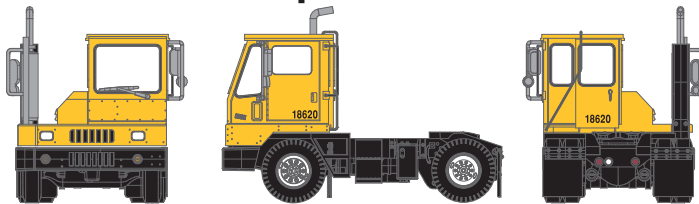

Owner-Operator (Yellow)

ATH29140 HO RTR Yard Tractor, OOO