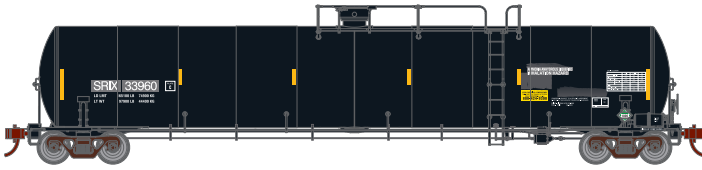

\$169.98 SRP - 3-Pack

These items are subject to Horizon's MAP policy

Visit Your Local Retailer | Visit www.athearn.com | Call 1.800.338.4639

HO 33,900 Gallon LPG Tank

Announced 02.28.20
Orders Due: 03.27.20

ETA: February 2021

Southwest Rail Industries - Late Body

ATHG25618 HO 33,900-Gallon LPG Tank/Late, SRIX #33960 Era: 2015+
 ATHG25619 HO 33,900-Gallon LPG Tank/Late, SRIX #33961
 ATHG25620 HO 33,900-Gallon LPG Tank/Late, SRIX #33962