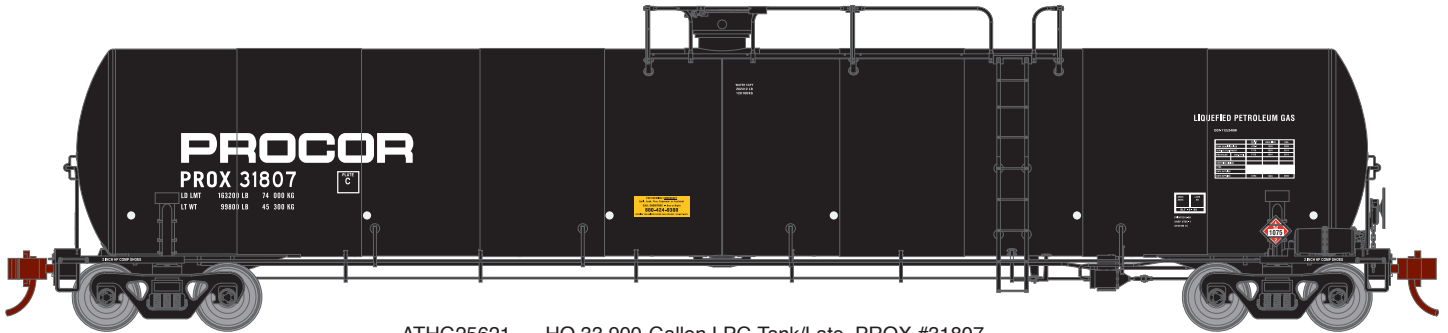

Procor - Late

ATHG25621 HO 33,900-Gallon LPG Tank/Late, PROX #31807
ATHG25622 HO 33,900-Gallon LPG Tank/Late, PROX #31829
ATHG25623 HO 33,900-Gallon LPG Tank/Late, PROX #31888
ATHG25624 HO 33,900-Gallon LPG Tank/Late, PROX (3) #1
ATHG25625 HO 33,900-Gallon LPG Tank/Late, PROX (3) #2

Era: 2004+

All Road Names

MODEL FEATURES:

- Multiple road numbers, unique numbers between singles and 3-packs
- Three different body phases: early, flat panel, and late
- Wire safety rails and end handrails
- Accurately painted and printed for prototypical realism
- Coupler lift bars, trainline hoses, brake hoses, and hardware
- Wheel Body-mounted, McHenry® scale double-shelf knuckle couplers
- Separately applied walkway platform, manway, outlet, ladders, brake rigging detail, safety rail supports and tank saddles
- Full underframe detail featuring body mounted brakes or truck mounted brakes as per prototype
- Machined metal wheels with RP25 contours operate on all popular brands of track
- Highly detailed, injection-molded body
- Printed placards
- Minimum radius: 18" — Recommended radius: 22"
- Highly-detailed, injection-molded body
- 100 ton trucks with animated rotating bearing caps

$58.98 SRP - Individual

$169.98 SRP - 3-Pack

These items are subject to Horizon's MAP policy

Visit Your Local Retailer | Visit www.athearn.com | Call 1.800.338.4639