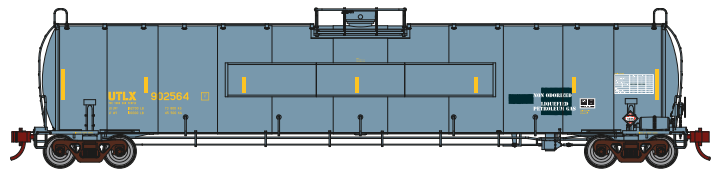

Union Tank Car - Flat Panel

ATHG25603	HO 33,900-Gallon LPG Tank/Flat, UTLX #902564
ATHG25604	HO 33,900-Gallon LPG Tank/Flat, UTLX #902575
ATHG25605	HO 33,900-Gallon LPG Tank/Flat, UTLX #902952
ATHG25606	HO 33,900-Gallon LPG Tank/Flat, UTLX (3)

$169.98 SRP - 3-Pack

These items are subject to Horizon's MAP policy

Visit Your Local Retailer | Visit www.athearn.com | Call 1.800.338.4639