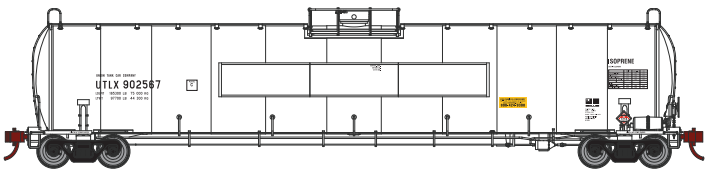

Union Tank Car - Flat Panel

ATHG25600	HO 33,900-Gallon LPG Tank/Flat, UTLX #902567
ATHG25601	HO 33,900-Gallon LPG Tank/Flat, UTLX #902590
ATHG25602	HO 33,900-Gallon LPG Tank/Flat, UTLX #910201

$58.98 SRP - Individual