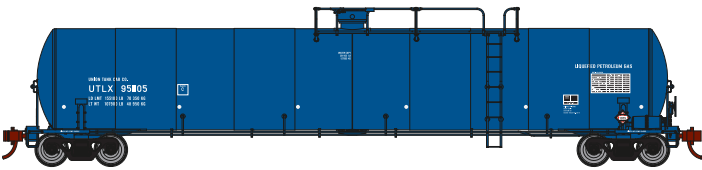

ETA: February 2021

Southwest Rail Industries - Late Body

ATHG25618 HO 33,900-Gallon LPG Tank/Late, SRIX #33960 Era: 2015+
 ATHG25619 HO 33,900-Gallon LPG Tank/Late, SRIX #33961
 ATHG25620 HO 33,900-Gallon LPG Tank/Late, SRIX #33962

Union Tank Car - Late Body

ATHG25607 HO 33,900-Gallon LPG Tank/Late, UTLX #951105 Era: 2004+
 ATHG25608 HO 33,900-Gallon LPG Tank/Late, UTLX #951119
 ATHG25609 HO 33,900-Gallon LPG Tank/Late, UTLX #951124
 ATHG25610 HO 33,900-Gallon LPG Tank/Late, UTLX (3)