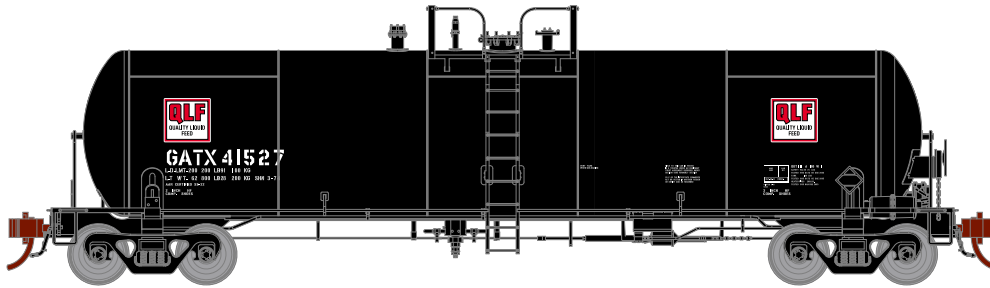

GATX / Quality Liquid Feed

ATHG96583	HO GATC 20,000-Gal Tank, GATX/QLF #41527
ATHG96584	HO GATC 20,000-Gal Tank, GATX/QLF #41535
ATHG96585	HO GATC 20,000-Gal Tank, GATX/QLF #41540

All Road Names

MODEL FEATURES:

- Fully-assembled and ready to run out of the box
- Highly-detailed, injection-molded body
- All models are representative of prototypical paint schemes
- 70 or 100-ton Roller Bearing trucks with animated spinning bearing caps per prototype
- 33"(70-ton) or 36"(100-ton) machined metal wheels with RP25 contours operate on all popular brands of track
- Separately applied brake wheel and ladders
- Weighted for trouble free operation
- Painted and printed for realistic decoration
- Body mounted McHenry operating scale knuckle couplers
- Window packaging for easy viewing plus interior plastic blister safely holds the model for convenient storage
- Replacement parts available
- Minimum radius: 18"

PROTOTYPE AND BACKGROUND INFO:

GATX's North American tank car fleet consists of more than 59,000 cars with nearly 70 different types serving the chemical, petroleum, transportation, agriculture, food, mineral, and plastics markets. Major car groupings include general service and high pressure, and cars used to carry various types of acids and other specialty products. Customer logos can occasionally be found on GATX leased cars. These cars can be found interchanged all over North America on all major and short line railroads.

$49.98SRP

These items are subject to Horizon's MAP policy

Visit Your Local Retailer | Visit www.athearn.com | Call 1.800.338.4639