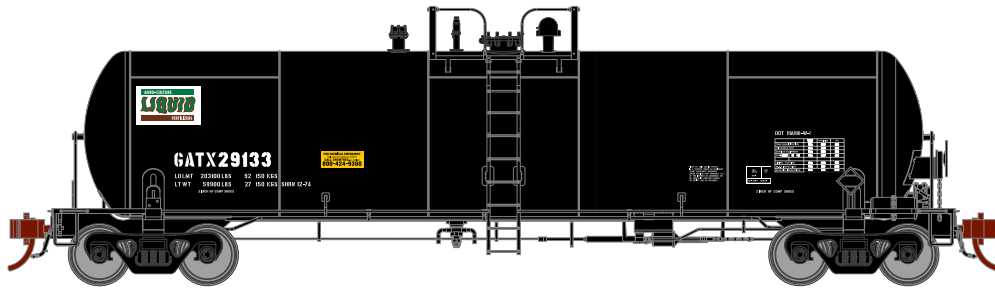

HO GATC 20,000-Gal Tank Car

Announced 07.22.16
Orders Due: 08.26.16

Alaska Railroad

ETA: June 2017

ATHG96568 HO GATC 20,000-Gal Tank, ARR #9318
 ATHG96569 HO GATC 20,000-Gal Tank, ARR #9323
 ATHG96570 HO GATC 20,000-Gal Tank, ARR #9327

GATX / Agro-Culture

ATHG96571 HO GATC 20,000-Gal Tank, GATX/Agro Culture #29133
 ATHG96572 HO GATC 20,000-Gal Tank, GATX/Agro Culture #29141
 ATHG96573 HO GATC 20,000-Gal Tank, GATX/Agro Culture #29157

All Road Names

MODEL FEATURES:

- Fully-assembled and ready to run out of the box
- Highly-detailed, injection-molded body
- All models are representative of prototypical paint schemes
- 70 or 100-ton Roller Bearing trucks with animated spinning bearing caps per prototype
- 33"(70-ton) or 36"(100-ton) machined metal wheels with RP25 contours operate on all popular brands of track
- Separately applied brake wheel and ladders
- Weighted for trouble free operation
- Painted and printed for realistic decoration
- Body mounted McHenry operating scale knuckle couplers
- Window packaging for easy viewing plus interior plastic blister safely holds the model for convenient storage
- Replacement parts available
- Minimum radius: 18"