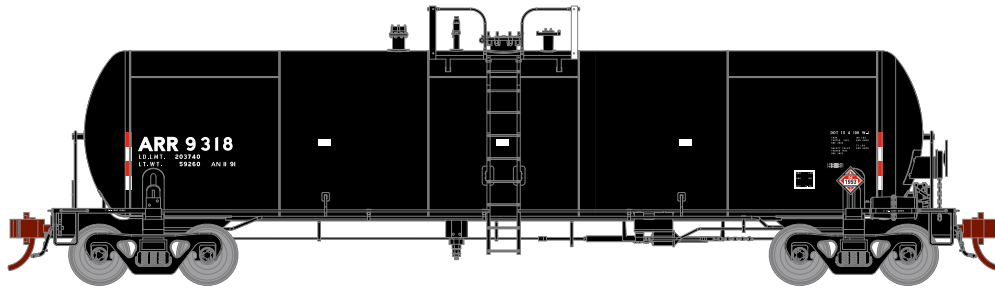

HO GATC 20,000-Gal Tank Car

Announced 07.22.16
Orders Due: 08.26.16

Alaska Railroad

ETA: June 2017

ATHG96568 HO GATC 20,000-Gal Tank, ARR #9318
 ATHG96569 HO GATC 20,000-Gal Tank, ARR #9323
 ATHG96570 HO GATC 20,000-Gal Tank, ARR #9327

All Road Names

MODEL FEATURES:

- Fully-assembled and ready to run out of the box
- Highly-detailed, injection-molded body
- All models are representative of prototypical paint schemes
- 70 or 100-ton Roller Bearing trucks with animated spinning bearing caps per prototype
- 33"(70-ton) or 36"(100-ton) machined metal wheels with RP25 contours operate on all popular brands of track
- Separately applied brake wheel and ladders
- Weighted for trouble free operation
- Painted and printed for realistic decoration
- Body mounted McHenry operating scale knuckle couplers
- Window packaging for easy viewing plus interior plastic blister safely holds the model for convenient storage
- Replacement parts available
- Minimum radius: 18"