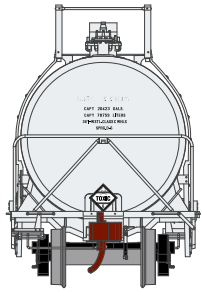

ATHG96580	HO GATC 20,000-Gal Tank, GATX/White #44015
ATHG96581	HO GATC 20,000-Gal Tank, GATX/White #44022
ATHG96582	HO GATC 20,000-Gal Tank, GATX/White #44031