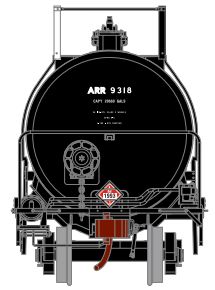

HO GATC 20,000-Gal Tank Car

Announced 07.22.16
Orders Due: 08.26.16

Alaska Railroad

ETA: June 2017

ATHG96568 HO GATC 20,000-Gal Tank, ARR #9318
 ATHG96569 HO GATC 20,000-Gal Tank, ARR #9323
 ATHG96570 HO GATC 20,000-Gal Tank, ARR #9327