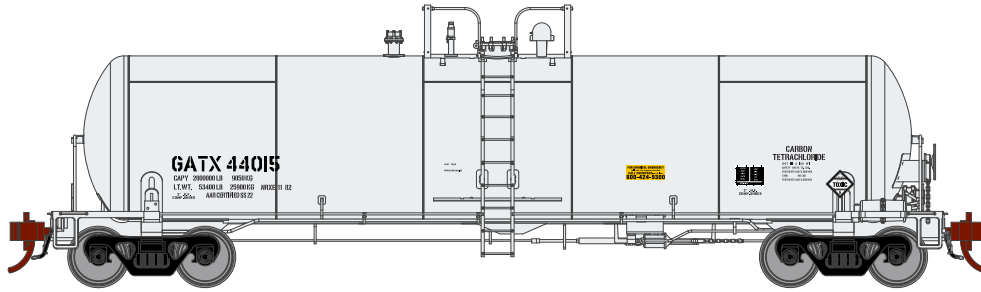

HO GATC 20,000-Gal Tank Car

Announced 07.22.16
Orders Due: 08.26.16

GATX (White)

ETA: June 2017

ATHG96580	HO GATC 20,000-Gal Tank, GATX/White #44015
ATHG96581	HO GATC 20,000-Gal Tank, GATX/White #44022
ATHG96582	HO GATC 20,000-Gal Tank, GATX/White #44031