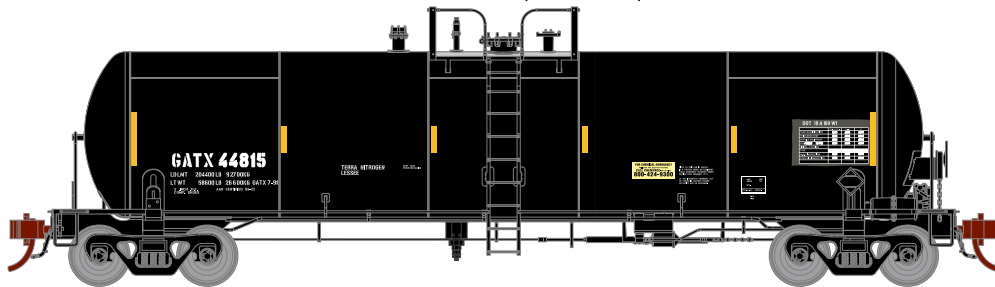

GATX (Late)

ATHG96577 HO GATC 20,000-Gal Tank, GATX/Late #44815
ATHG96578 HO GATC 20,000-Gal Tank, GATX/Late #44827
ATHG96579 HO GATC 20,000-Gal Tank, GATX/Late #44850

These items are subject to Horizon's MAP policy

$49.98SRP

Visit Your Local Retailer | Visit www.athearn.com | Call 1.800.338.4639