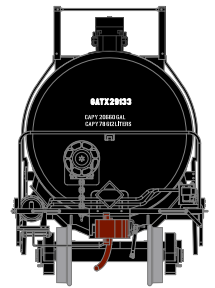

GATX / Agro-Culture

ATHG96571 HO GATC 20,000-Gal Tank, GATX/Agro Culture #29133
ATHG96572 HO GATC 20,000-Gal Tank, GATX/Agro Culture #29141
ATHG96573 HO GATC 20,000-Gal Tank, GATX/Agro Culture #29157