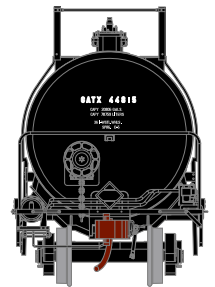

GATX (Late)

ATHG96577 HO GATC 20,000-Gal Tank, GATX/Late #44815
ATHG96578 HO GATC 20,000-Gal Tank, GATX/Late #44827
ATHG96579 HO GATC 20,000-Gal Tank, GATX/Late #44850

These items are subject to Horizon's MAP policy

$49.98SRP

Visit Your Local Retailer | Visit www.athearn.com | Call 1.800.338.4639