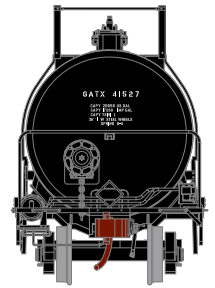

GATX / Quality Liquid Feed

ATHG96583	HO GATC 20,000-Gal Tank, GATX/QLF #41527
ATHG96584	HO GATC 20,000-Gal Tank, GATX/QLF #41535
ATHG96585	HO GATC 20,000-Gal Tank, GATX/QLF #41540

All Road Names

MODEL FEATURES:

- Fully-assembled and ready to run out of the box
- Highly-detailed, injection-molded body
- All models are representative of prototypical paint schemes
- 70 or 100-ton Roller Bearing trucks with animated spinning bearing caps per prototype
- 33"(70-ton) or 36"(100-ton) machined metal wheels with RP25 contours operate on all popular brands of track
- Separately applied brake wheel and ladders
- Weighted for trouble free operation
- Painted and printed for realistic decoration
- Body mounted McHenry operating scale knuckle couplers
- Window packaging for easy viewing plus interior plastic blister safely holds the model for convenient storage
- Replacement parts available
- Minimum radius: 18"

PROTOTYPE AND BACKGROUND INFO:

GATX's North American tank car fleet consists of more than 59,000 cars with nearly 70 different types serving the chemical, petroleum, transportation, agriculture, food, mineral, and plastics markets. Major car groupings include general service and high pressure, and cars used to carry various types of acids and other specialty products. Customer logos can occasionally be found on GATX leased cars. These cars can be found interchanged all over North America on all major and short line railroads.

$49.98SRP

These items are subject to Horizon's MAP policy

Visit Your Local Retailer | Visit www.athearn.com | Call 1.800.338.4639