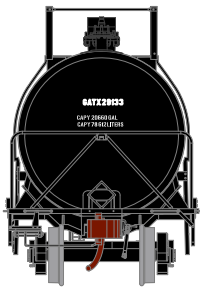

GATX / Agro-Culture

ATHG96571 HO GATC 20,000-Gal Tank, GATX/Agro Culture #29133
ATHG96572 HO GATC 20,000-Gal Tank, GATX/Agro Culture #29141
ATHG96573 HO GATC 20,000-Gal Tank, GATX/Agro Culture #29157