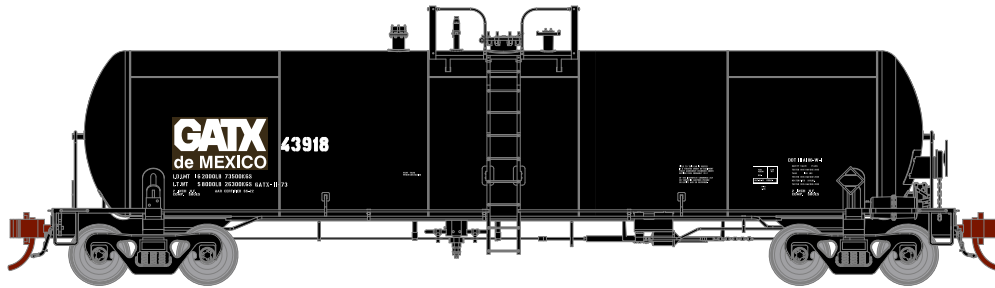

GATX de Mexico

ATHG96574 HO GATC 20,000-Gal Tank, GATX/de Mexico #43918
ATHG96575 HO GATC 20,000-Gal Tank, GATX/de Mexico #43933
ATHG96576 HO GATC 20,000-Gal Tank, GATX/de Mexico #43962