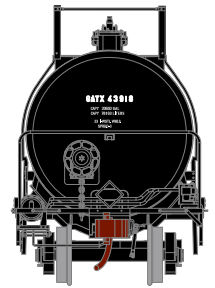

GATX de Mexico

ATHG96574 HO GATC 20,000-Gal Tank, GATX/de Mexico #43918
ATHG96575 HO GATC 20,000-Gal Tank, GATX/de Mexico #43933
ATHG96576 HO GATC 20,000-Gal Tank, GATX/de Mexico #43962