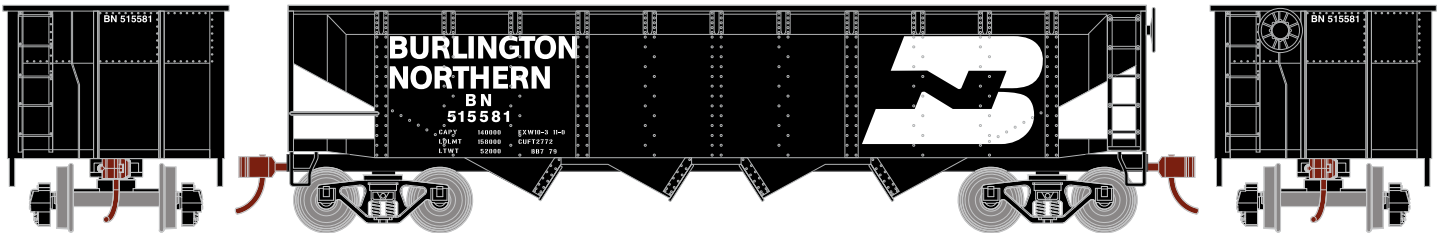

HO 40' 4-Bay Offset Hopper

Announced 08.26.16
Available for Backorder

Santa Fe

ETA: July 2017

- RND88000 HO 40' 4-Bay Offset Hopper w/Coal Load, SF #181095
- RND88001 HO 40' 4-Bay Offset Hopper w/Coal Load, SF #181129
- RND88002 HO 40' 4-Bay Offset Hopper w/Coal Load, SF #181203

Burlington Northern

- RND88003 HO 40' 4-Bay Offset Hopper w/Coal Load, BN #515581
- RND88004 HO 40' 4-Bay Offset Hopper w/Coal Load, BN #515592
- RND88005 HO 40' 4-Bay Offset Hopper w/Coal Load, BN #515599

MODEL FEATURES:

- Fully-assembled and ready to run out of the box
- Highly-detailed, injection-molded body
- McHenry scale knuckle spring couplers installed
- Painted and printed for realistic decoration
- Weighted for trouble free operation
- 33" machined metal wheels with RP25 contours operate on all popular brands of track
- Body mounted McHenry operating scale knuckle couplers
- Window packaging for easy viewing plus interior plastic blister safely holds the model for convenient storage
- Replacement parts available
- Minimum radius: 18"