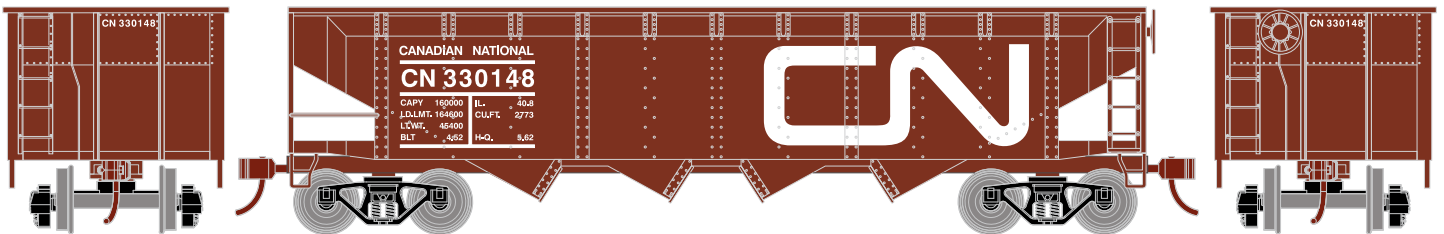

HO 40' 4-Bay Offset Hopper

Announced 08.26.16
Available for Backorder

Santa Fe

ETA: July 2017

- RND88000 HO 40' 4-Bay Offset Hopper w/Coal Load, SF #181095
- RND88001 HO 40' 4-Bay Offset Hopper w/Coal Load, SF #181129
- RND88002 HO 40' 4-Bay Offset Hopper w/Coal Load, SF #181203

Burlington Northern

- RND88003 HO 40' 4-Bay Offset Hopper w/Coal Load, BN #515581
- RND88004 HO 40' 4-Bay Offset Hopper w/Coal Load, BN #515592
- RND88005 HO 40' 4-Bay Offset Hopper w/Coal Load, BN #515599

Canadian National

- RND88006 HO 40' 4-Bay Offset Hopper w/Coal Load, CN #330148
- RND88007 HO 40' 4-Bay Offset Hopper w/Coal Load, CN #330155
- RND88008 HO 40' 4-Bay Offset Hopper w/Coal Load, CN #330159

MODEL FEATURES:

- Fully-assembled and ready to run out of the box
- Highly-detailed, injection-molded body
- McHenry scale knuckle spring couplers installed
- Painted and printed for realistic decoration
- Weighted for trouble free operation
- 33" machined metal wheels with RP25 contours operate on all popular brands of track
- Body mounted McHenry operating scale knuckle couplers
- Window packaging for easy viewing plus interior plastic blister safely holds the model for convenient storage
- Replacement parts available
- Minimum radius: 18"