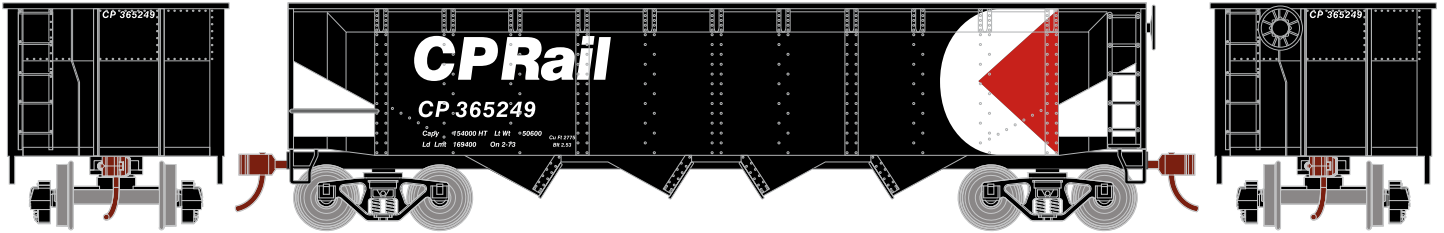

Chesapeake & Ohio

- RND88009 HO 40' 4-Bay Offset Hopper w/Coal Load, C&O #71653
- RND88010 HO 40' 4-Bay Offset Hopper w/Coal Load, C&O #71661
- RND88011 HO 40' 4-Bay Offset Hopper w/Coal Load, C&O #71668

\$24.98SRP

Visit Your Local Retailer | Visit www.athearn.com | Call 1.800.338.4639

HO 40' 4-Bay Offset Hopper

Announced 08.26.16
Available for Backorder

Canadian Pacific

ETA: July 2017

RND88012	HO 40' 4-Bay Offset Hopper w/Coal Load, CPR #365249
RND88013	HO 40' 4-Bay Offset Hopper w/Coal Load, CPR #365268
RND88026	HO 40' 4-Bay Offset Hopper w/Coal Load, CPR #365282

Peabody

RND88027	HO 40' 4-Bay Offset Hopper w/Coal Load, Peabody #1019
RND88028	HO 40' 4-Bay Offset Hopper w/Coal Load, Peabody #1033
RND88029	HO 40' 4-Bay Offset Hopper w/Coal Load, Peabody #1041

Southern Pacific*