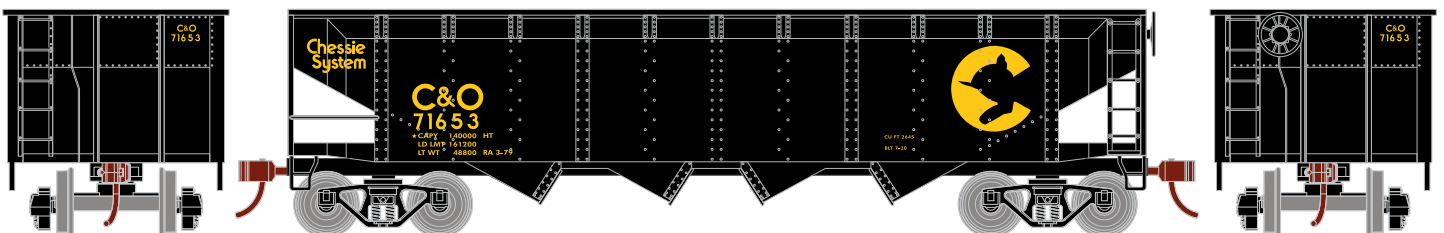

Chesapeake & Ohio

- RND88009 HO 40' 4-Bay Offset Hopper w/Coal Load, C&O #71653
- RND88010 HO 40' 4-Bay Offset Hopper w/Coal Load, C&O #71661
- RND88011 HO 40' 4-Bay Offset Hopper w/Coal Load, C&O #71668

$24.98SRP

Visit Your Local Retailer | Visit www.athearn.com | Call 1.800.338.4639