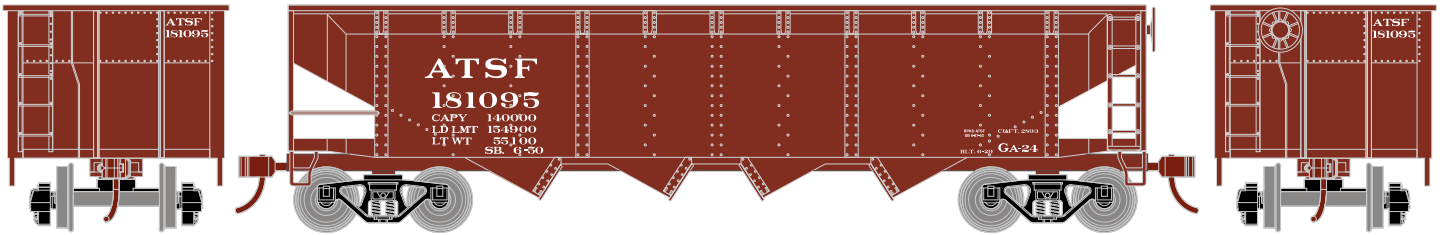

HO 40' 4-Bay Offset Hopper

Announced 08.26.16
Available for Backorder

Santa Fe

ETA: July 2017

- RND88000 HO 40' 4-Bay Offset Hopper w/Coal Load, SF #181095
- RND88001 HO 40' 4-Bay Offset Hopper w/Coal Load, SF #181129
- RND88002 HO 40' 4-Bay Offset Hopper w/Coal Load, SF #181203

Burlington Northern

- RND88003 HO 40' 4-Bay Offset Hopper w/Coal Load, BN #515581
- RND88004 HO 40' 4-Bay Offset Hopper w/Coal Load, BN #515592
- RND88005 HO 40' 4-Bay Offset Hopper w/Coal Load, BN #515599