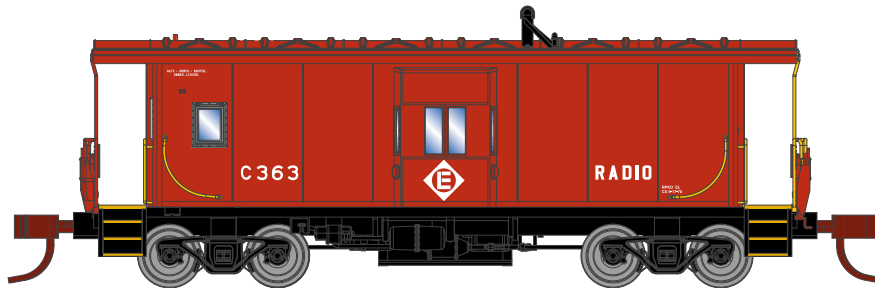

N Bay Window Caboose Baltimore & Ohio

Announced 05.22.15
Orders Due: 06.26.15

ETA: March 2016

ATH23279	N Bay Window Caboose, B&O #C-3008
ATH23280	N Bay Window Caboose, B&O #C-3025
ATH23281	N Bay Window Caboose, B&O #C-3042

ATH23278	N Bay Window Caboose, B&O #904000
----------	-----------------------------------

Canadian Pacific

ATH23282	N Bay Window Caboose, CP #437265
ATH23283	N Bay Window Caboose, CP #437266
ATH23284	N Bay Window Caboose, CP #437267

*Each B&O Bay Window paint scheme varies from one to another.
Please visit athearn.com to view each scheme separately.

Erie-Lakawanna

- ATH23288 N Bay Window Caboose, EL #C363
- ATH23289 N Bay Window Caboose, EL #C364
- ATH23290 N Bay Window Caboose, EL #C365
- ATH23291 N Bay Window Caboose, EL #C354