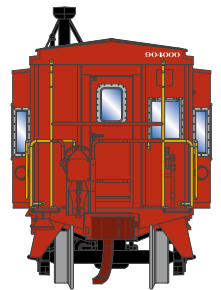

N Bay Window Caboose Baltimore & Ohio

Announced 05.22.15
Orders Due: 06.26.15

ETA: March 2016

ATH23279	N Bay Window Caboose, B&O #C-3008
ATH23280	N Bay Window Caboose, B&O #C-3025
ATH23281	N Bay Window Caboose, B&O #C-3042

ATH23278	N Bay Window Caboose, B&O #904000
----------	-----------------------------------

Canadian Pacific

ATH23282	N Bay Window Caboose, CP #437265
ATH23283	N Bay Window Caboose, CP #437266
ATH23284	N Bay Window Caboose, CP #437267