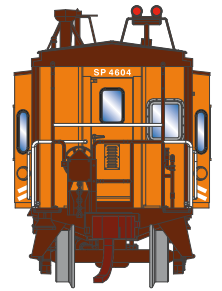

N Bay Window Caboose Southern Pacific

Announced 05.22.15
Orders Due: 06.26.15

ETA: March 2016

ATH23295
ATH23296
ATH23297

N Bay Window Caboose, SP #4604
N Bay Window Caboose, SP #4623
N Bay Window Caboose, SP #4641