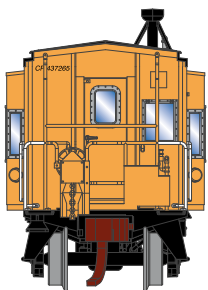

N Bay Window Caboose Baltimore & Ohio

Announced 05.22.15
Orders Due: 06.26.15

ETA: March 2016

ATH23279	N Bay Window Caboose, B&O #C-3008
ATH23280	N Bay Window Caboose, B&O #C-3025
ATH23281	N Bay Window Caboose, B&O #C-3042

ATH23278	N Bay Window Caboose, B&O #904000
----------	-----------------------------------

Canadian Pacific

ATH23282	N Bay Window Caboose, CP #437265
ATH23283	N Bay Window Caboose, CP #437266
ATH23284	N Bay Window Caboose, CP #437267