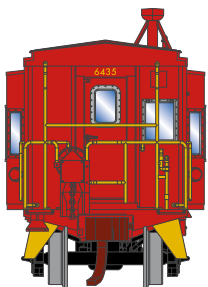

Louisville & Nashville

- ATH23292 N Bay Window Caboose, L&N #6429
- ATH23293 N Bay Window Caboose, L&N #6435
- ATH23294 N Bay Window Caboose, L&N #6450

$24.98

Visit Your Local Retailer | Visit www.athearn.com | Call 1.800.338.4639