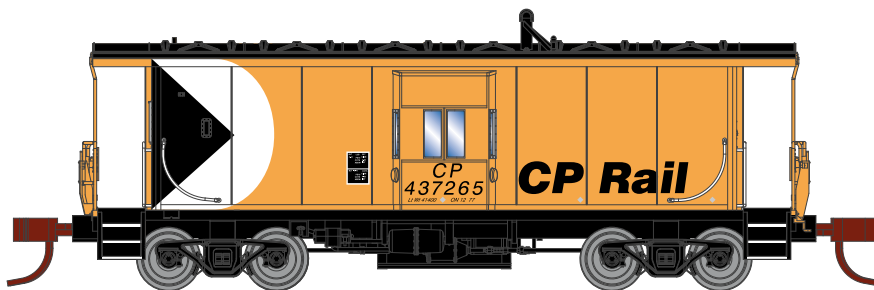

Canadian Pacific

ATH23282	N Bay Window Caboose, CP #437265
ATH23283	N Bay Window Caboose, CP #437266
ATH23284	N Bay Window Caboose, CP #437267

$24.98

Visit Your Local Retailer | Visit www.athearn.com | Call 1.800.338.4639