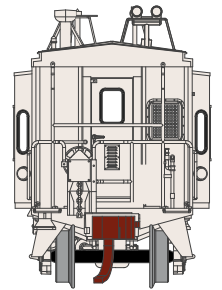

Undecorated

ATH23200

N Bay Window C-50-7 Caboose, Undecorated

All Railroads

MODEL FEATURES:

- Fine end handrails and ladders
- Clear windows
- Caboose trucks
- Separately applied smoke jack and brake wheel
- Fully-assembled and ready to run
- Highly-detailed, injection-molded body
- Painted and printed for realistic decoration
- Machined metal wheels
- Weighted for trouble free operation
- Machined metal wheels
- McHenry operating scale knuckle couplers
- Window packaging for easy viewing
- Interior plastic blister carton safely holds model for convenient storage
- Minimum radius: 10"