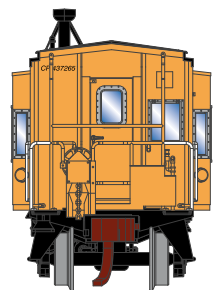

N Bay Window Caboose Baltimore & Ohio

Announced 05.22.15
Orders Due: 06.26.15

ETA: March 2016

ATH23279	N Bay Window Caboose, B&O #C-3008
ATH23280	N Bay Window Caboose, B&O #C-3025
ATH23281	N Bay Window Caboose, B&O #C-3042

ATH23278	N Bay Window Caboose, B&O #904000
----------	-----------------------------------

Canadian Pacific

ATH23282	N Bay Window Caboose, CP #437265
ATH23283	N Bay Window Caboose, CP #437266
ATH23284	N Bay Window Caboose, CP #437267