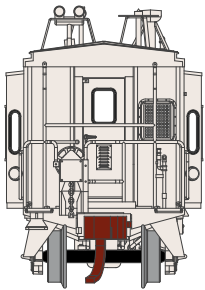

Undecorated

ATH23200

N Bay Window C-50-7 Caboose, Undecorated

All Railroads

MODEL FEATURES:

- Fine end handrails and ladders
- Clear windows
- Caboose trucks
- Separately applied smoke jack and brake wheel
- Fully-assembled and ready to run
- Highly-detailed, injection-molded body
- Painted and printed for realistic decoration
- Machined metal wheels
- Weighted for trouble free operation
- Machined metal wheels
- McHenry operating scale knuckle couplers
- Window packaging for easy viewing
- Interior plastic blister carton safely holds model for convenient storage
- Minimum radius: 10"