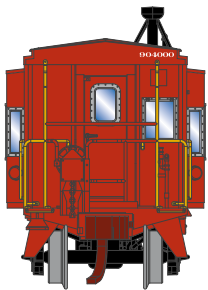

N Bay Window Caboose Baltimore & Ohio

Announced 05.22.15
Orders Due: 06.26.15

ETA: March 2016

ATH23279	N Bay Window Caboose, B&O #C-3008
ATH23280	N Bay Window Caboose, B&O #C-3025
ATH23281	N Bay Window Caboose, B&O #C-3042

ATH23278	N Bay Window Caboose, B&O #904000
----------	-----------------------------------

Canadian Pacific

ATH23282	N Bay Window Caboose, CP #437265
ATH23283	N Bay Window Caboose, CP #437266
ATH23284	N Bay Window Caboose, CP #437267