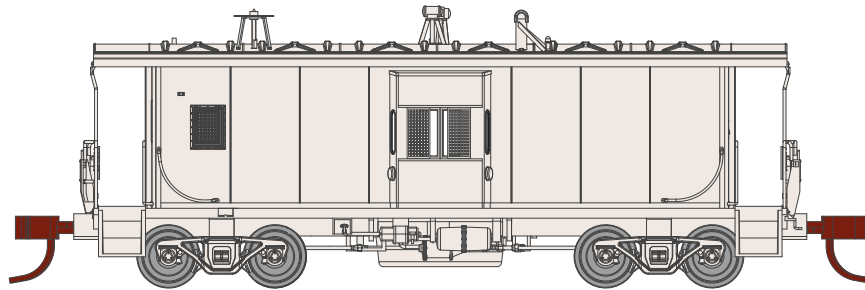

Undecorated

ATH23200

N Bay Window C-50-7 Caboose, Undecorated

All Railroads

MODEL FEATURES:

- Fine end handrails and ladders
- Clear windows
- Caboose trucks
- Separately applied smoke jack and brake wheel
- Fully-assembled and ready to run
- Highly-detailed, injection-molded body
- Painted and printed for realistic decoration
- Machined metal wheels
- Weighted for trouble free operation
- Machined metal wheels
- McHenry operating scale knuckle couplers
- Window packaging for easy viewing
- Interior plastic blister carton safely holds model for convenient storage
- Minimum radius: 10"