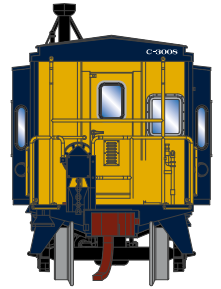

N Bay Window Caboose Baltimore & Ohio

Announced 05.22.15
Orders Due: 06.26.15

ETA: March 2016

ATH23279	N Bay Window Caboose, B&O #C-3008
ATH23280	N Bay Window Caboose, B&O #C-3025
ATH23281	N Bay Window Caboose, B&O #C-3042

ATH23278	N Bay Window Caboose, B&O #904000
----------	-----------------------------------

Canadian Pacific

ATH23282	N Bay Window Caboose, CP #437265
ATH23283	N Bay Window Caboose, CP #437266
ATH23284	N Bay Window Caboose, CP #437267