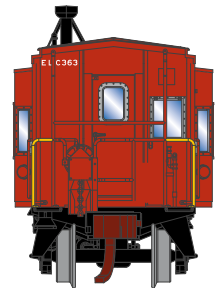

ATH23278	N Bay Window Caboose, B&O #904000
----------	-----------------------------------

Canadian Pacific

ATH23282	N Bay Window Caboose, CP #437265
ATH23283	N Bay Window Caboose, CP #437266
ATH23284	N Bay Window Caboose, CP #437267

*Each B&O Bay Window paint scheme varies from one to another.
Please visit athearn.com to view each scheme separately.

Erie-Lakawanna

- ATH23288 N Bay Window Caboose, EL #C363
- ATH23289 N Bay Window Caboose, EL #C364
- ATH23290 N Bay Window Caboose, EL #C365
- ATH23291 N Bay Window Caboose, EL #C354