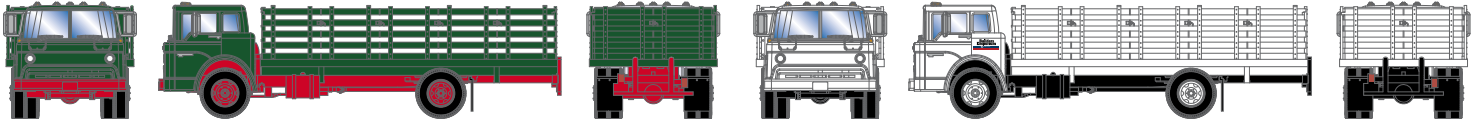

HO Ford C Stake Bed

Announced 8.24.18
Orders Due: 9.28.18

ETA: July 2019

REA

Builders Emporium

ATH92043 HO RTR Ford C Stake Bed, REA

ATH92044 HO RTR Ford C Stake Bed, Builders Emporium