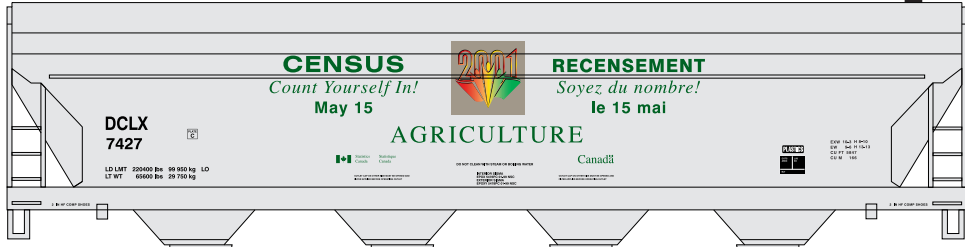

Announced: 2-22-11
Orders Due: 3-18-11
 ETA: September 2011

ACF Centerflow Hopper

- ___ 72310 Canadian Census #7427 \$20.98
- ___ 72311 Canadian Census #7289 \$20.98
- ___ 72312 Canadian Census #7482 \$20.98