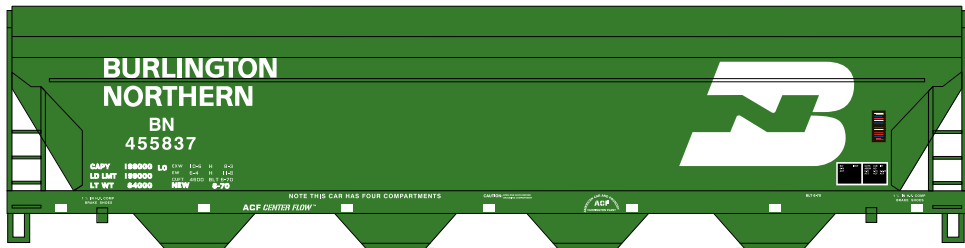

Announced: 2-22-11
Orders Due: 3-18-11
 ETA: September 2011

ACF Centerflow Hopper

- ___ 72310 Canadian Census #7427 \$20.98
- ___ 72311 Canadian Census #7289 \$20.98
- ___ 72312 Canadian Census #7482 \$20.98

- ___ 72319 Golden West Services #525035 \$20.98
- ___ 72320 Golden West Services #525056 \$20.98
- ___ 72321 Golden West Services #524809 \$20.98

Era: 1960s to present

- McHenry® scale knuckle spring couplers
- Razor-sharp printing and painting
- Fully assembled
- Machined metal wheels
- Weighted for optimal performance