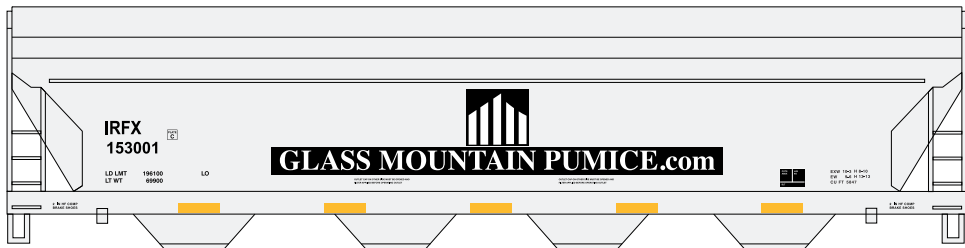

- ___ 72316 Glass Mountain Pumice #153001 $20.98
- ___ 72317 Glass Mountain Pumice #153132 $20.98
- ___ 72318 Glass Mountain Pumice #153134 $20.98