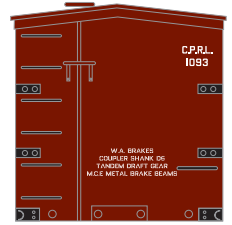

## Rex Canned Meats

Era: 1910s-1930s

RND85529	#1093
RND85530	#1095
RND85531	#1097