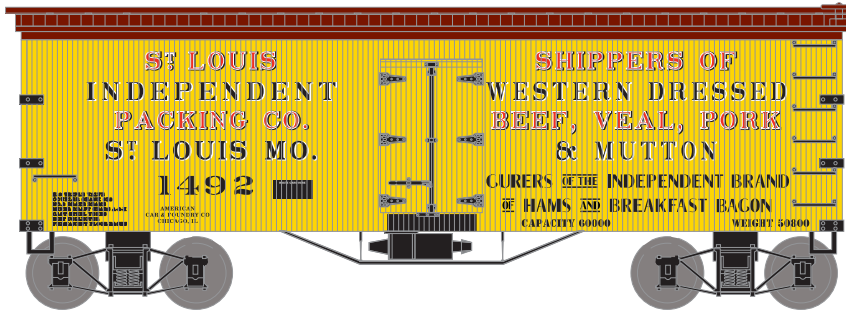

# HO 36' Wood Reefer

Announced: 5.7.13  
**Orders Due: 5.24.13**

ETA: January 2014

## Rex Canned Meats

Era: 1910s-1930s

RND85529	#1093
RND85530	#1095
RND85531	#1097

## St. Louis Independent Packing Company

Era: 1910s-1930s

RND85532	#1492
RND85533	#1495
RND85534	#1496

**\$24.98**