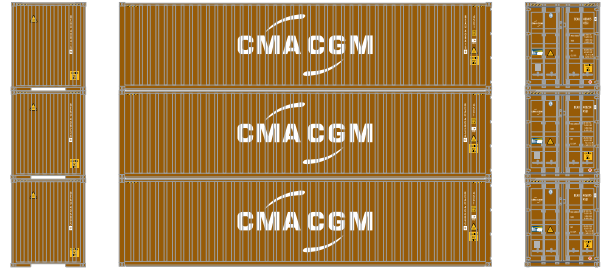

CMA CGM

ATH24544 HO RTR 40' Hi-Cube Containers, CMA/CGM (3)