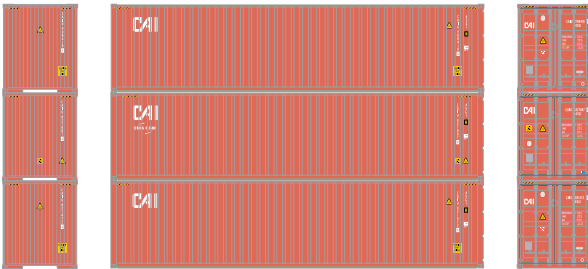

CAI

ATH24547 HO RTR 40' Hi-Cube Containers, CAI (3)