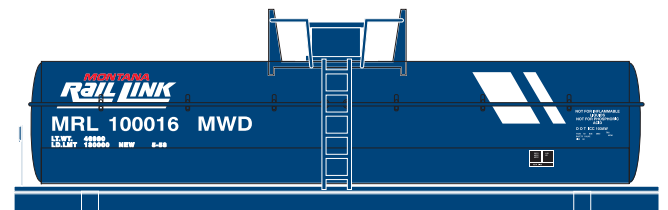

- ___ 72919 MRL #1 $18.98
- ___ 72920 MRL #2 $18.98