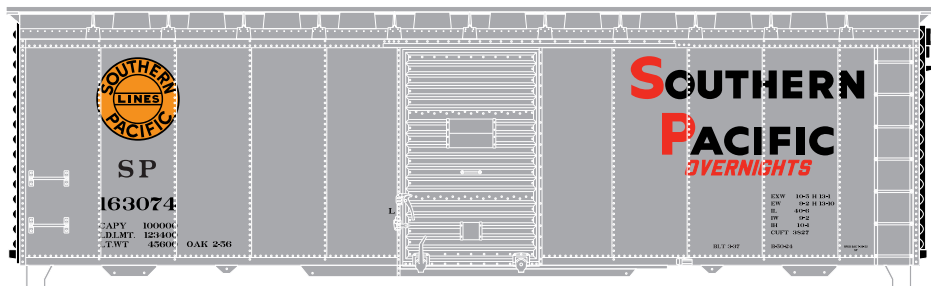

Announced: 4-20-10
Orders Due: 5-21-10
 ETA: August 2010

40' Youngstown Door Box Car

___	70013 SP Overnight (black) #97632	\$18.98*
___	70014 SP Overnight (black) #97636	\$18.98*
___	70015 SP Overnight (black) #97714	\$18.98*
___	70016 SP Overnight (black) #97746	\$18.98*
___	70017 SP Overnight (black) #97797	\$18.98*
___	70018 SP Overnight (black) #97879	\$18.98*
___	70019 SP Overnight (black) #97916	\$18.98*
___	70020 SP Overnight (black) #97928	\$18.98*
___	70021 SP Overnight (black) #97938	\$18.98*
___	70022 SP Overnight (black) #97969	\$18.98*
___	70023 SP Overnight (black) #98008	\$18.98*
___	70024 SP Overnight (black) #98044	\$18.98*

Era: 1950s-1980s

- Fully assembled
- Razor-sharp printing and painting
- McHenry® scale knuckle spring couplers
- Perfect for small home layouts
- RP25 profile machined 33" metal wheel sets
- Weighted for optimum performance

In years past, these unique cars ran in long strings as they moved around the country.

This release gives modelers the opportunity to have 24 different road numbers!

Athearn Trains • 2883 East Spring Street • Suite 100 • Long Beach, CA • 90806
 310-763-7140 • fax 562-427-0536 • www.athearn.com