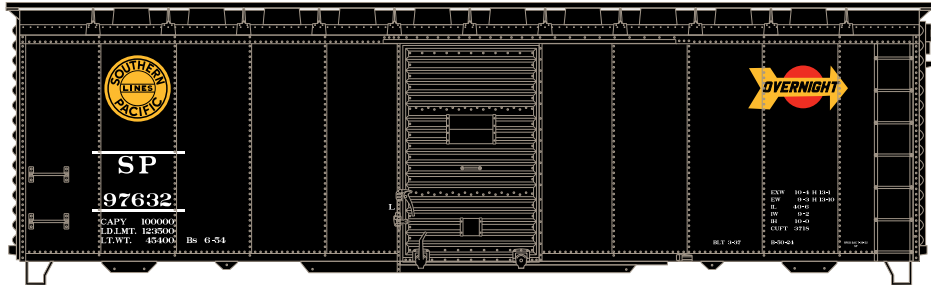

Announced: 4-20-10
Orders Due: 5-21-10
 ETA: August 2010

40' Youngstown Door Box Car

___	70013 SP Overnight (black) #97632	\$18.98*
___	70014 SP Overnight (black) #97636	\$18.98*
___	70015 SP Overnight (black) #97714	\$18.98*
___	70016 SP Overnight (black) #97746	\$18.98*
___	70017 SP Overnight (black) #97797	\$18.98*
___	70018 SP Overnight (black) #97879	\$18.98*
___	70019 SP Overnight (black) #97916	\$18.98*
___	70020 SP Overnight (black) #97928	\$18.98*
___	70021 SP Overnight (black) #97938	\$18.98*
___	70022 SP Overnight (black) #97969	\$18.98*
___	70023 SP Overnight (black) #98008	\$18.98*
___	70024 SP Overnight (black) #98044	\$18.98*

Era: 1950s-1980s

- Fully assembled
- Razor-sharp printing and painting
- McHenry® scale knuckle spring couplers
- Perfect for small home layouts
- RP25 profile machined 33" metal wheel sets
- Weighted for optimum performance