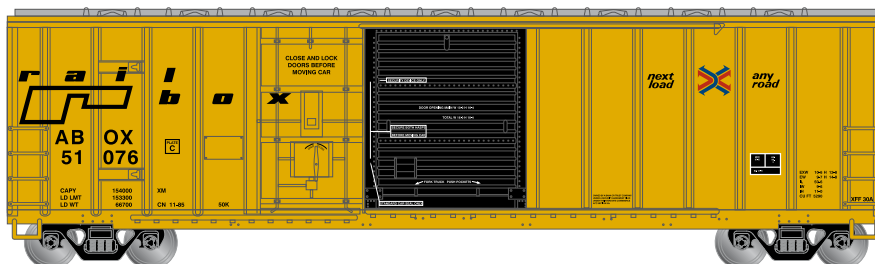

N 50' FMC Combo Door Box Canadian National

Announced 01.29.16
Orders Due: 2.26.16
ETA: December 2016

Era: Late 1990's+

ATH24233 N 50' FMC Combo Door Box, CN #553710
ATH24234 N 50' FMC Combo Door Box, CN #553736
ATH24235 N 50' FMC Combo Door Box, CN #553742

Railbox

Era: Early 1980's+

ATH24227 N 50' FMC Combo Door Box, Early Railbox #51176
ATH24228 N 50' FMC Combo Door Box, Early Railbox #51190
ATH24229 N 50' FMC Combo Door Box, Early Railbox #51204

Era: 1990's+