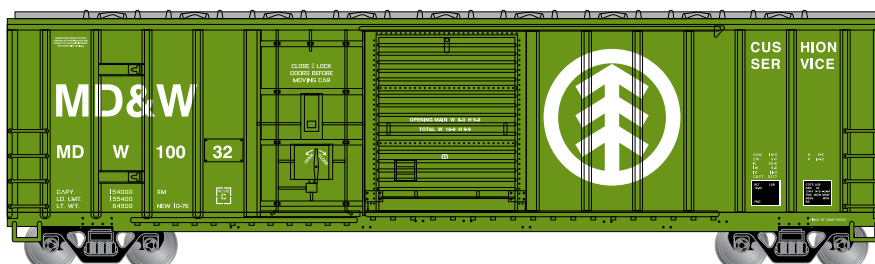

N 50' FMC Combo Door Box Canadian National

Announced 01.29.16
Orders Due: 2.26.16
ETA: December 2016

Era: Late 1990's+

ATH24233 N 50' FMC Combo Door Box, CN #553710
ATH24234 N 50' FMC Combo Door Box, CN #553736
ATH24235 N 50' FMC Combo Door Box, CN #553742

Railbox

Era: Early 1980's+

ATH24227 N 50' FMC Combo Door Box, Early Railbox #51176
ATH24228 N 50' FMC Combo Door Box, Early Railbox #51190
ATH24229 N 50' FMC Combo Door Box, Early Railbox #51204

Era: 1990's+

ATH24230 N 50' FMC Combo Door Box, Late Railbox #51076
ATH24231 N 50' FMC Combo Door Box, Late Railbox #51100
ATH24232 N 50' FMC Combo Door Box, Late Railbox #51106

Minnesota, Dakota & Western

Era: Early 1980's+