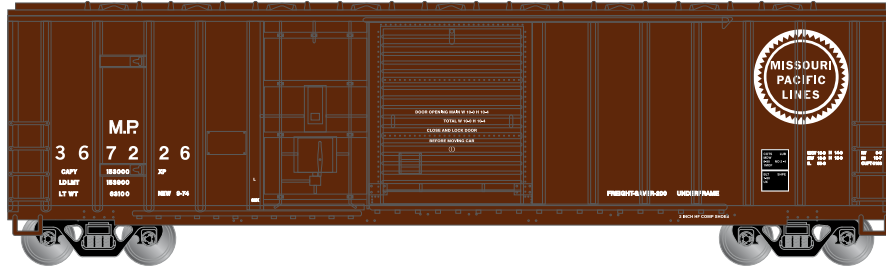

N 50' FMC Combo Door Box Canadian National

Announced 01.29.16
Orders Due: 2.26.16
ETA: December 2016

Era: Late 1990's+

ATH24233 N 50' FMC Combo Door Box, CN #553710
ATH24234 N 50' FMC Combo Door Box, CN #553736
ATH24235 N 50' FMC Combo Door Box, CN #553742

Railbox

Era: Early 1980's+

ATH24227 N 50' FMC Combo Door Box, Early Railbox #51176
ATH24228 N 50' FMC Combo Door Box, Early Railbox #51190
ATH24229 N 50' FMC Combo Door Box, Early Railbox #51204

Era: 1990's+

ATH24230 N 50' FMC Combo Door Box, Late Railbox #51076
ATH24231 N 50' FMC Combo Door Box, Late Railbox #51100
ATH24232 N 50' FMC Combo Door Box, Late Railbox #51106

Minnesota, Dakota & Western

Era: Early 1980's+

N 50' FMC Combo Door Box

Announced 01.29.16
Orders Due: 2.26.16

ETA: December 2016

Missouri Pacific*

Era: Early 1980's+

ATH24239	N 50' FMC Combo Door Box, MP #367226
ATH24240	N 50' FMC Combo Door Box, MP #367258
ATH24241	N 50' FMC Combo Door Box, MP #367285