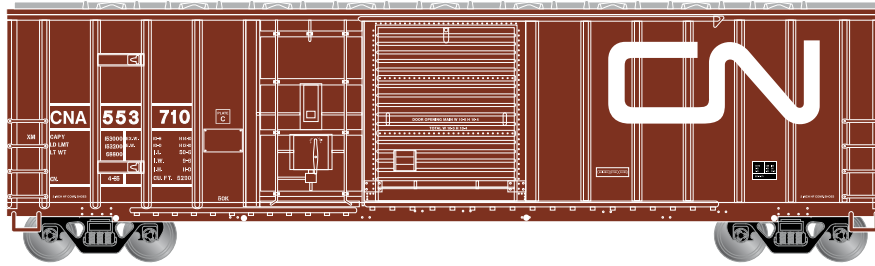

N 50' FMC Combo Door Box Canadian National

Announced 01.29.16
Orders Due: 2.26.16
ETA: December 2016

Era: Late 1990's+

ATH24233 N 50' FMC Combo Door Box, CN #553710
ATH24234 N 50' FMC Combo Door Box, CN #553736
ATH24235 N 50' FMC Combo Door Box, CN #553742

Railbox

Era: Early 1980's+

ATH24227 N 50' FMC Combo Door Box, Early Railbox #51176
ATH24228 N 50' FMC Combo Door Box, Early Railbox #51190
ATH24229 N 50' FMC Combo Door Box, Early Railbox #51204

Era: 1990's+