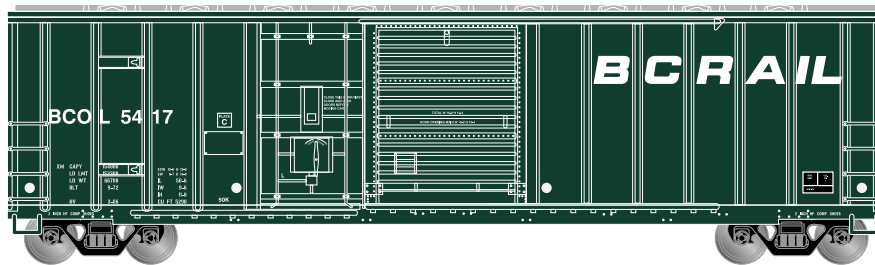

Railbox

Era: Early 1980's+

ATH24227 N 50' FMC Combo Door Box, Early Railbox #51176
ATH24228 N 50' FMC Combo Door Box, Early Railbox #51190
ATH24229 N 50' FMC Combo Door Box, Early Railbox #51204

Era: 1990's+

ATH24230 N 50' FMC Combo Door Box, Late Railbox #51076
ATH24231 N 50' FMC Combo Door Box, Late Railbox #51100
ATH24232 N 50' FMC Combo Door Box, Late Railbox #51106

Minnesota, Dakota & Western

Era: Early 1980's+

N 50' FMC Combo Door Box

Announced 01.29.16
Orders Due: 2.26.16

ETA: December 2016

Missouri Pacific*

Era: Early 1980's+

ATH24239	N 50' FMC Combo Door Box, MP #367226
ATH24240	N 50' FMC Combo Door Box, MP #367258
ATH24241	N 50' FMC Combo Door Box, MP #367285

BC Rail

Era: Mid 1980's+

ATH24242	N 50' FMC Combo Door Box, BC Rail #5417
ATH24243	N 50' FMC Combo Door Box, BC Rail #5435
ATH24244	N 50' FMC Combo Door Box, BC Rail #5450

All Road Names

MODEL FEATURES:

- New road numbers
- Fully assembled and ready-to-run
- Separately applied brake wheel
- Screw mounted trucks
- Precision machined metal wheels
- McHenry knuckle spring couplers
- Clear plastic jewel box
- Highly-detailed, injection molded body
- Painted and printed for realistic decoration
- Weighted for trouble-free operation
- Operates on Code 55 and 80 rail
- Minimum radius: 9 3/4"