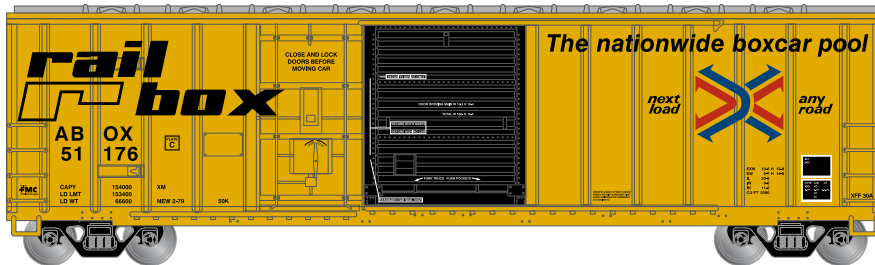

N 50' FMC Combo Door Box Canadian National

Announced 01.29.16
Orders Due: 2.26.16
ETA: December 2016

Era: Late 1990's+

ATH24233 N 50' FMC Combo Door Box, CN #553710
ATH24234 N 50' FMC Combo Door Box, CN #553736
ATH24235 N 50' FMC Combo Door Box, CN #553742

Railbox

Era: Early 1980's+

ATH24227 N 50' FMC Combo Door Box, Early Railbox #51176
ATH24228 N 50' FMC Combo Door Box, Early Railbox #51190
ATH24229 N 50' FMC Combo Door Box, Early Railbox #51204

Era: 1990's+