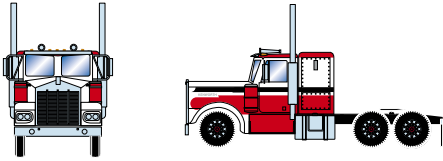

HO KW Tractor

Announced 9.29.17
Orders Due: 10.27.17

ETA: September 2018

White, Red & Black

ATH92658 HO RTR KW Tractor, White/Red & Black