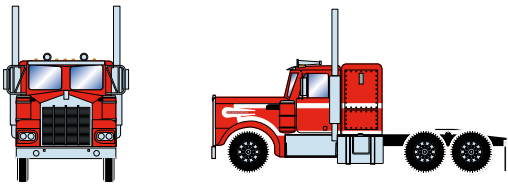

Red with White Stripes

ATH92654 HO RTR KW Tractor, Red w/White Stripes