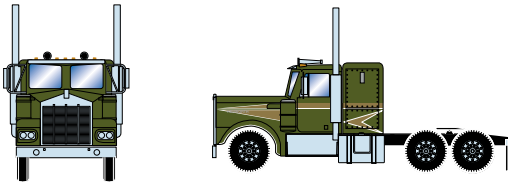

## Green & Gold

ATH41046 HO RTR KW Tractor, Green & Gold