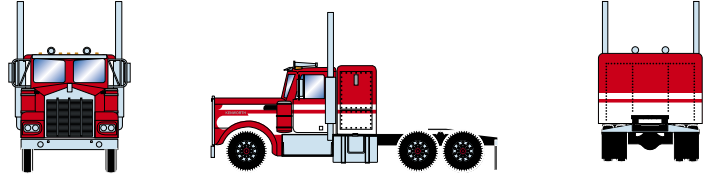

Red & White

ATH92659 HO RTR KW Tractor, Red & White