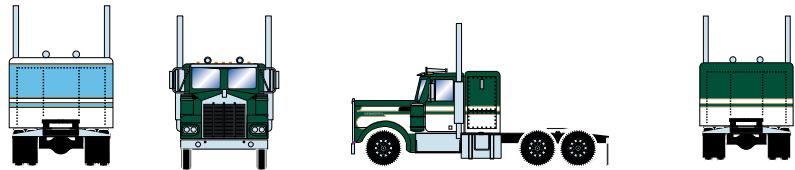

Green & White

ATH92661 HO RTR KW Tractor, Green & White

All Carriers

MODEL FEATURES:

- Factory assembled with many detail parts applied
- Molded cab interior with separately applied steering wheel
- Clear window glazing
- Rubber tires

$21.98 SRP

Visit Your Local Retailer | Visit www.athearn.com | Call 1.800.338.4639