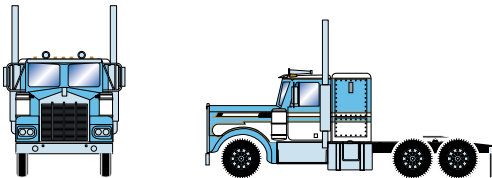

Blue & White

ATH92660 HO RTR KW Tractor, Blue & White