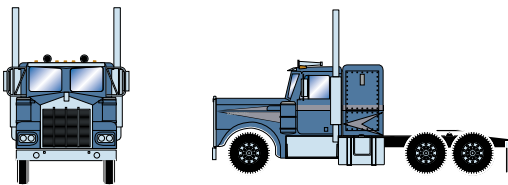

Metallic Blue & Silver

ATH41048 HO RTR KW Tractor, Metallic Blue & Silver