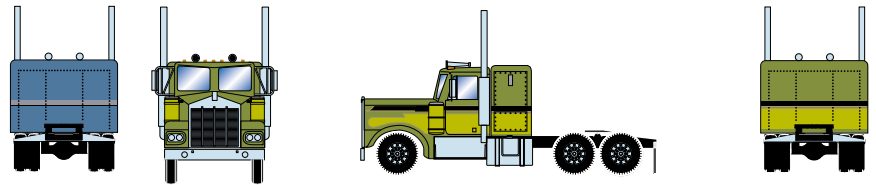

Two-Tone Green

ATH41049 HO RTR KW Tractor, Two-Tone Green