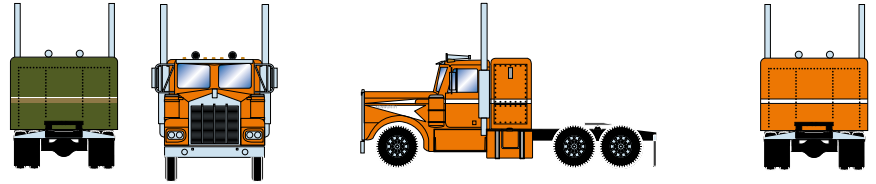

Orange & White

ATH41047 HO RTR KW Tractor, Orange & White