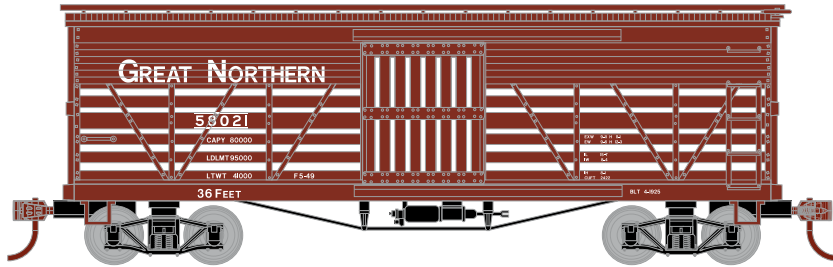

HO 36' Old Time Stock Car

Announced 10.28.16
Orders Due: 11.25.16

ETA: September 2017

Santa Fe

- RND85764 HO 36' Old Time Stock Car, SF #52558
- RND85765 HO 36' Old Time Stock Car, SF #52573
- RND85766 HO 36' Old Time Stock Car, SF #52608

Great Northern

- RND85767 HO 36' Old Time Stock Car, GN #58021
- RND85768 HO 36' Old Time Stock Car, GN #58126
- RND85769 HO 36' Old Time Stock Car, GN #58133

Kansas City Mexico & Orient

- RND85770 HO 36' Old Time Stock Car, KCM&O #10350
- RND85771 HO 36' Old Time Stock Car, KCM&O #10358
- RND85772 HO 36' Old Time Stock Car, KCM&O #10363

Soo Line

RND85779	HO 36' Old Time Stock Car, SOO #29294
RND85780	HO 36' Old Time Stock Car, SOO #29328
RND85781	HO 36' Old Time Stock Car, SOO #29371

All Road Numbers

MODEL FEATURES:

- Era: Early 1900s-1950s
- Fully assembled and ready-to-run
- Separately applied roof walk
- Wire truss rods
- Molded plastic underframe with separately applied brake cylinder
- Highly-detailed, injection molded body
- Painted and printed for realistic decoration
- Weighted for trouble-free operation
- 33" machined metal wheels with RP25 contours operate on all popular brands of track
- Window packaging for easy viewing
- Interior plastic blister safely holds the model for convenient storage
- Body mounted McHenry scale knuckle spring couplers
- Minimum radius: 15"