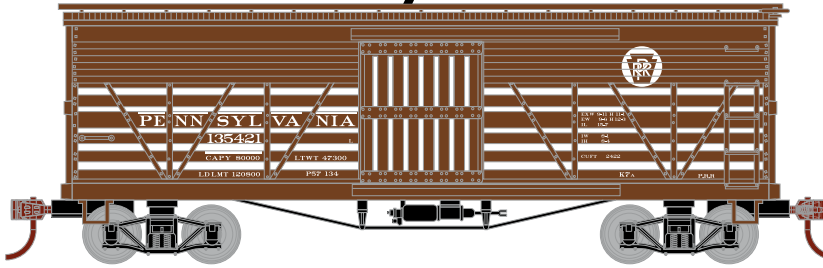

HO 36' Old Time Stock Car

Announced 10.28.16
Orders Due: 11.25.16

ETA: September 2017

Pennsylvania

RND85776	HO 36' Old Time Stock Car, PRR #135421
RND85777	HO 36' Old Time Stock Car, PRR #135457
RND85778	HO 36' Old Time Stock Car, PRR #135499