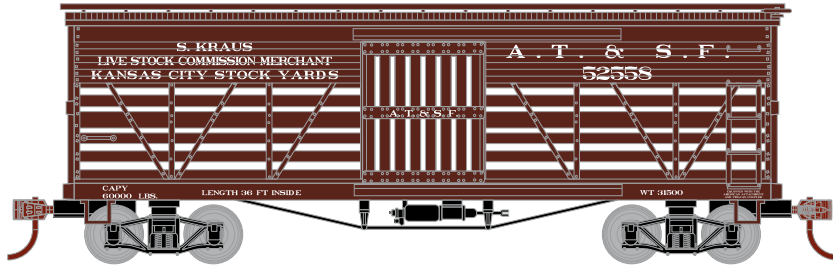

HO 36' Old Time Stock Car

Announced 10.28.16
Orders Due: 11.25.16

ETA: September 2017

Santa Fe

- RND85764 HO 36' Old Time Stock Car, SF #52558
- RND85765 HO 36' Old Time Stock Car, SF #52573
- RND85766 HO 36' Old Time Stock Car, SF #52608

Great Northern

- RND85767 HO 36' Old Time Stock Car, GN #58021
- RND85768 HO 36' Old Time Stock Car, GN #58126
- RND85769 HO 36' Old Time Stock Car, GN #58133

Kansas City Mexico & Orient

- RND85770 HO 36' Old Time Stock Car, KCM&O #10350
- RND85771 HO 36' Old Time Stock Car, KCM&O #10358
- RND85772 HO 36' Old Time Stock Car, KCM&O #10363

Soo Line

RND85779	HO 36' Old Time Stock Car, SOO #29294
RND85780	HO 36' Old Time Stock Car, SOO #29328
RND85781	HO 36' Old Time Stock Car, SOO #29371

All Road Numbers

MODEL FEATURES:

- Era: Early 1900s-1950s
- Fully assembled and ready-to-run
- Separately applied roof walk
- Wire truss rods
- Molded plastic underframe with separately applied brake cylinder
- Highly-detailed, injection molded body
- Painted and printed for realistic decoration
- Weighted for trouble-free operation
- 33" machined metal wheels with RP25 contours operate on all popular brands of track
- Window packaging for easy viewing
- Interior plastic blister safely holds the model for convenient storage
- Body mounted McHenry scale knuckle spring couplers
- Minimum radius: 15"