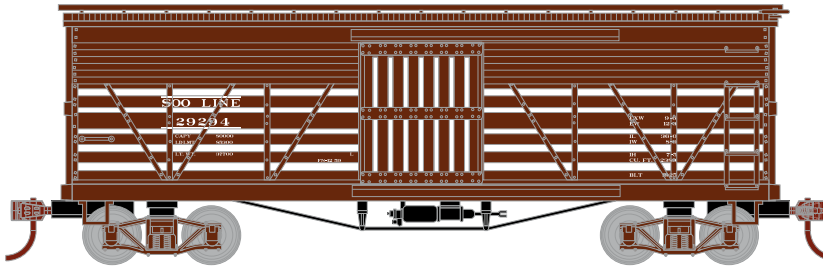

Great Northern

- RND85767 HO 36' Old Time Stock Car, GN #58021
- RND85768 HO 36' Old Time Stock Car, GN #58126
- RND85769 HO 36' Old Time Stock Car, GN #58133

Kansas City Mexico & Orient

- RND85770 HO 36' Old Time Stock Car, KCM&O #10350
- RND85771 HO 36' Old Time Stock Car, KCM&O #10358
- RND85772 HO 36' Old Time Stock Car, KCM&O #10363

HO 36' Old Time Stock Car

Announced 10.28.16
Orders Due: 11.25.16

ETA: September 2017

Pennsylvania

RND85776	HO 36' Old Time Stock Car, PRR #135421
RND85777	HO 36' Old Time Stock Car, PRR #135457
RND85778	HO 36' Old Time Stock Car, PRR #135499

Soo Line

RND85779	HO 36' Old Time Stock Car, SOO #29294
RND85780	HO 36' Old Time Stock Car, SOO #29328
RND85781	HO 36' Old Time Stock Car, SOO #29371

All Road Numbers

MODEL FEATURES:

- Era: Early 1900s-1950s
- Fully assembled and ready-to-run
- Separately applied roof walk
- Wire truss rods
- Molded plastic underframe with separately applied brake cylinder
- Highly-detailed, injection molded body
- Painted and printed for realistic decoration
- Weighted for trouble-free operation
- 33" machined metal wheels with RP25 contours operate on all popular brands of track
- Window packaging for easy viewing
- Interior plastic blister safely holds the model for convenient storage
- Body mounted McHenry scale knuckle spring couplers
- Minimum radius: 15"