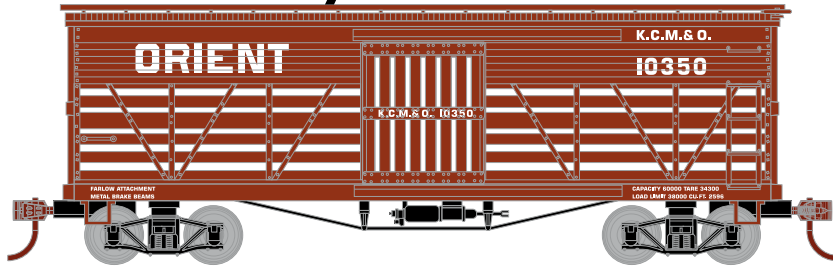

HO 36' Old Time Stock Car

Announced 10.28.16
Orders Due: 11.25.16

ETA: September 2017

Santa Fe

- RND85764 HO 36' Old Time Stock Car, SF #52558
- RND85765 HO 36' Old Time Stock Car, SF #52573
- RND85766 HO 36' Old Time Stock Car, SF #52608

Great Northern

- RND85767 HO 36' Old Time Stock Car, GN #58021
- RND85768 HO 36' Old Time Stock Car, GN #58126
- RND85769 HO 36' Old Time Stock Car, GN #58133

Kansas City Mexico & Orient

- RND85770 HO 36' Old Time Stock Car, KCM&O #10350
- RND85771 HO 36' Old Time Stock Car, KCM&O #10358
- RND85772 HO 36' Old Time Stock Car, KCM&O #10363

Soo Line

RND85779	HO 36' Old Time Stock Car, SOO #29294
RND85780	HO 36' Old Time Stock Car, SOO #29328
RND85781	HO 36' Old Time Stock Car, SOO #29371

All Road Numbers

MODEL FEATURES:

- Era: Early 1900s-1950s
- Fully assembled and ready-to-run
- Separately applied roof walk
- Wire truss rods
- Molded plastic underframe with separately applied brake cylinder
- Highly-detailed, injection molded body
- Painted and printed for realistic decoration
- Weighted for trouble-free operation
- 33" machined metal wheels with RP25 contours operate on all popular brands of track
- Window packaging for easy viewing
- Interior plastic blister safely holds the model for convenient storage
- Body mounted McHenry scale knuckle spring couplers
- Minimum radius: 15"