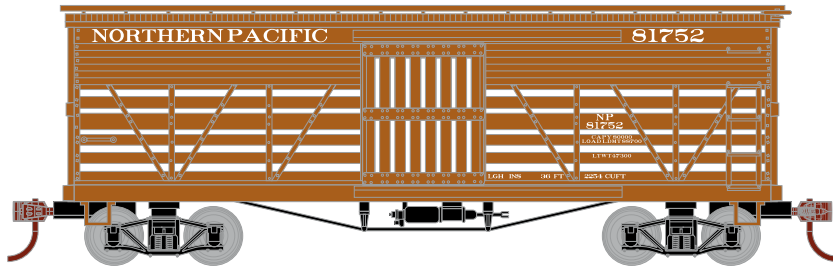

Northern Pacific

- RND85773 HO 36' Old Time Stock Car, NP #81752
- RND85774 HO 36' Old Time Stock Car, NP #81767
- RND85775 HO 36' Old Time Stock Car, NP #81792

$25.98SRP

Visit Your Local Retailer | Visit www.athearn.com | Call 1.800.338.4639