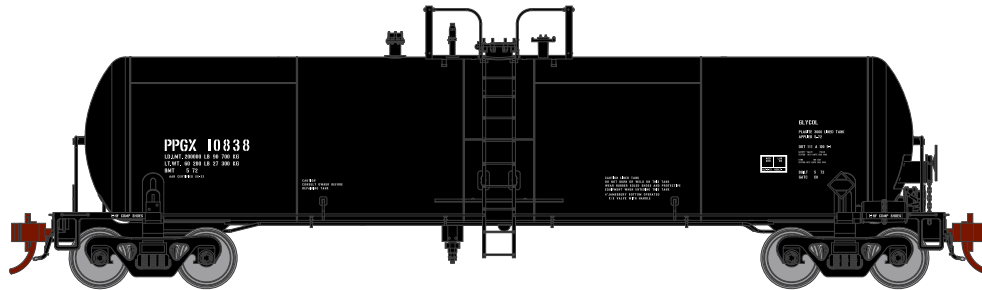

ATHG40116
ATHG40117
ATHG40118

HO GATC 20,000-Gal Tank, PPGX #10838
HO GATC 20,000-Gal Tank, PPGX #10850
HO GATC 20,000-Gal Tank, PPGX #10877