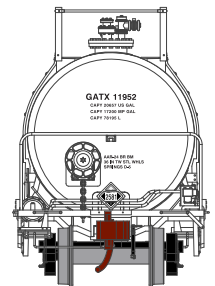

## GATX (Modern)

Era: 2005+

ATHG40119  
ATHG40120  
ATHG40121

HO GATC 20,000-Gal Acid Tank, GATX/Modern #11952  
HO GATC 20,000-Gal Acid Tank, GATX/Modern #11959  
HO GATC 20,000-Gal Acid Tank, GATX/Modern #11963