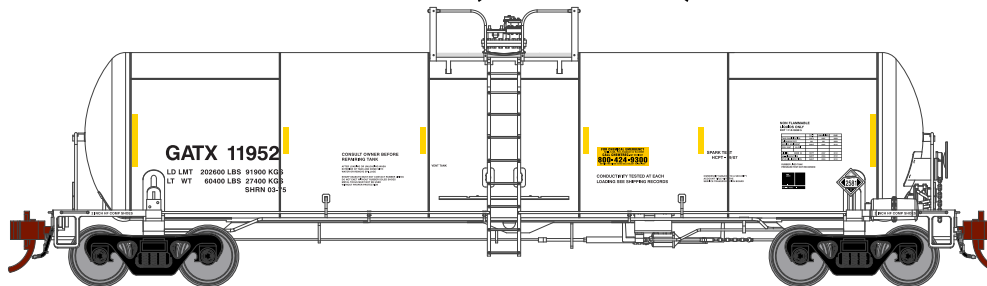

ATHG40119
ATHG40120
ATHG40121

HO GATC 20,000-Gal Acid Tank, GATX/Modern #11952
HO GATC 20,000-Gal Acid Tank, GATX/Modern #11959
HO GATC 20,000-Gal Acid Tank, GATX/Modern #11963