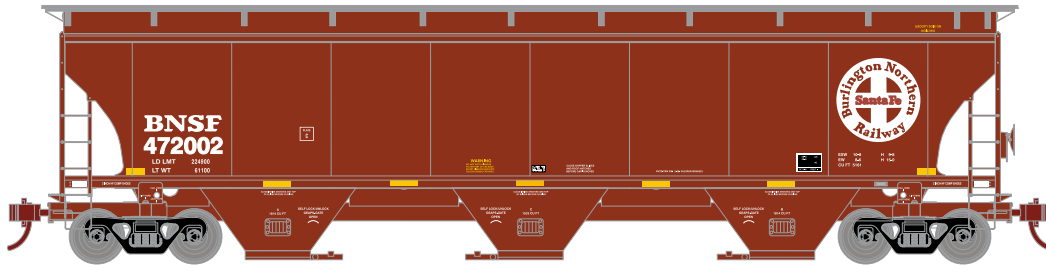

Burlington Northern Santa Fe

Era: Mid 2000's+

ATH89589
ATH89590
ATH89591

HO RTR Trinity 3-Bay Covered Hopper, BNSF #472002
HO RTR Trinity 3-Bay Covered Hopper, BNSF #472194
HO RTR Trinity 3-Bay Covered Hopper, BNSF #472207