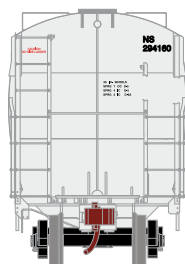

Norfolk Southern

Era: Early 2000's+

ATH89601	HO RTR Trinity 3-Bay Covered Hopper, NS #294160
ATH89602	HO RTR Trinity 3-Bay Covered Hopper, NS #294199
ATH89603	HO RTR Trinity 3-Bay Covered Hopper, NS #294226