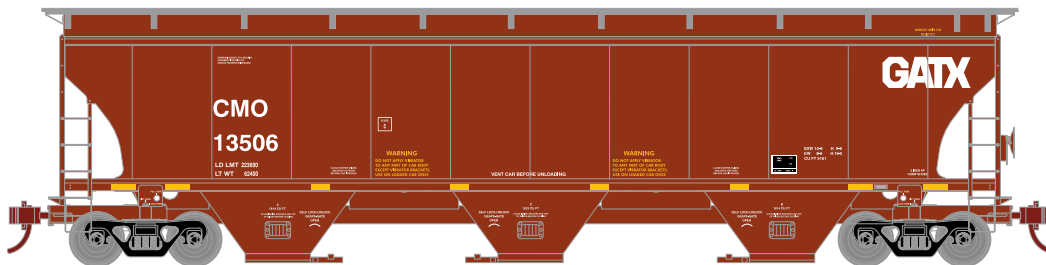

HO Trinity 3-Bay Covered Hopper

Announced 01.29.16
Orders Due: 2.26.16

Arkansas- Oklahoma

ETA: December 2016

Era: Mid 2000's+

ATH89586
ATH89587
ATH89588

HO RTR Trinity 3-Bay Covered Hopper, AOK #66510
HO RTR Trinity 3-Bay Covered Hopper, AOK #66543
HO RTR Trinity 3-Bay Covered Hopper, AOK #66594

Burlington Northern Santa Fe

Era: Mid 2000's+

ATH89589
ATH89590
ATH89591

HO RTR Trinity 3-Bay Covered Hopper, BNSF #472002
HO RTR Trinity 3-Bay Covered Hopper, BNSF #472194
HO RTR Trinity 3-Bay Covered Hopper, BNSF #472207

CMO / GATX

Era: Mid 2000's+

ATH89592
ATH89593
ATH89594

HO RTR Trinity 3-Bay Covered Hopper, CMO/GATX #13506
HO RTR Trinity 3-Bay Covered Hopper, CMO/GATX #13592
HO RTR Trinity 3-Bay Covered Hopper, CMO/GATX #13623