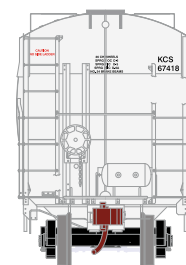

HO Trinity 3-Bay Covered Hopper

Announced 01.29.16
Orders Due: 2.26.16

Kansas City Southern

ETA: December 2016

Era: Mid 2000's+

ATH89598	HO RTR Trinity 3-Bay Covered Hopper, KCS #67418
ATH89599	HO RTR Trinity 3-Bay Covered Hopper, KCS #67468
ATH89600	HO RTR Trinity 3-Bay Covered Hopper, KCS #67489