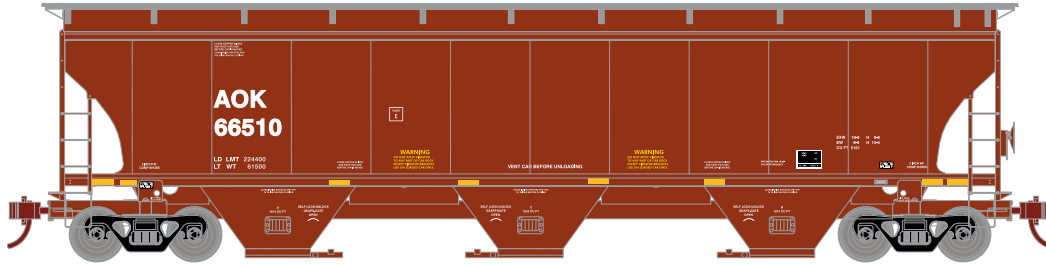

HO Trinity 3-Bay Covered Hopper

Announced 01.29.16
Orders Due: 2.26.16

Arkansas- Oklahoma

ETA: December 2016

Era: Mid 2000's+

ATH89586
ATH89587
ATH89588

HO RTR Trinity 3-Bay Covered Hopper, AOK #66510
HO RTR Trinity 3-Bay Covered Hopper, AOK #66543
HO RTR Trinity 3-Bay Covered Hopper, AOK #66594