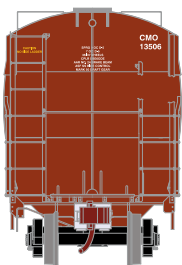

Burlington Northern Santa Fe

Era: Mid 2000's+

ATH89589
ATH89590
ATH89591

HO RTR Trinity 3-Bay Covered Hopper, BNSF #472002
HO RTR Trinity 3-Bay Covered Hopper, BNSF #472194
HO RTR Trinity 3-Bay Covered Hopper, BNSF #472207

CMO / GATX

Era: Mid 2000's+

ATH89592
ATH89593
ATH89594

HO RTR Trinity 3-Bay Covered Hopper, CMO/GATX #13506
HO RTR Trinity 3-Bay Covered Hopper, CMO/GATX #13592
HO RTR Trinity 3-Bay Covered Hopper, CMO/GATX #13623