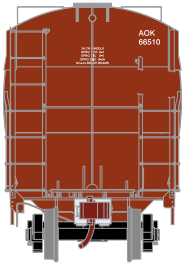

HO Trinity 3-Bay Covered Hopper

Announced 01.29.16
Orders Due: 2.26.16

Arkansas- Oklahoma

ETA: December 2016

Era: Mid 2000's+

ATH89586
ATH89587
ATH89588

HO RTR Trinity 3-Bay Covered Hopper, AOK #66510
HO RTR Trinity 3-Bay Covered Hopper, AOK #66543
HO RTR Trinity 3-Bay Covered Hopper, AOK #66594