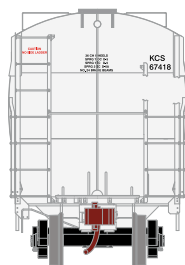

HO Trinity 3-Bay Covered Hopper

Announced 01.29.16
Orders Due: 2.26.16

Kansas City Southern

ETA: December 2016

Era: Mid 2000's+

ATH89598	HO RTR Trinity 3-Bay Covered Hopper, KCS #67418
ATH89599	HO RTR Trinity 3-Bay Covered Hopper, KCS #67468
ATH89600	HO RTR Trinity 3-Bay Covered Hopper, KCS #67489