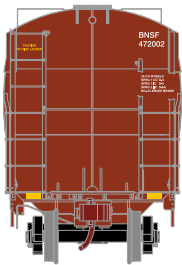

Burlington Northern Santa Fe

Era: Mid 2000's+

ATH89589
ATH89590
ATH89591

HO RTR Trinity 3-Bay Covered Hopper, BNSF #472002
HO RTR Trinity 3-Bay Covered Hopper, BNSF #472194
HO RTR Trinity 3-Bay Covered Hopper, BNSF #472207