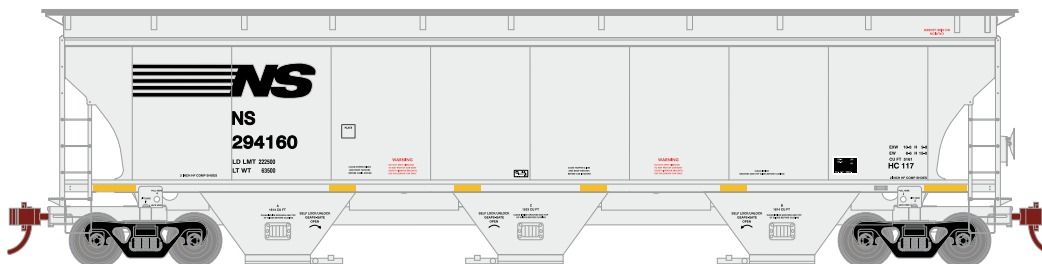

Norfolk Southern

Era: Early 2000's+

ATH89601	HO RTR Trinity 3-Bay Covered Hopper, NS #294160
ATH89602	HO RTR Trinity 3-Bay Covered Hopper, NS #294199
ATH89603	HO RTR Trinity 3-Bay Covered Hopper, NS #294226