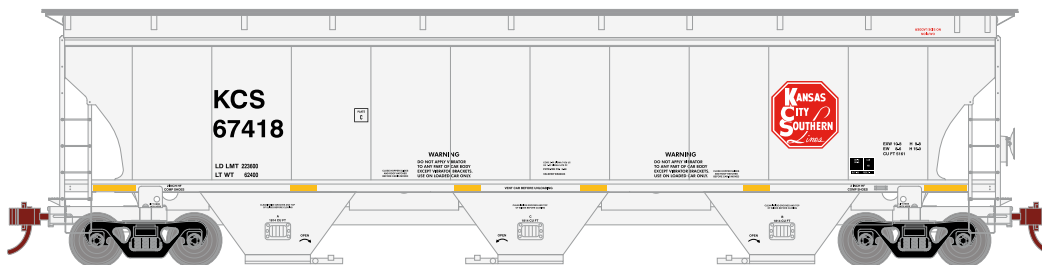

HO Trinity 3-Bay Covered Hopper

Announced 01.29.16
Orders Due: 2.26.16

Kansas City Southern

ETA: December 2016

Era: Mid 2000's+

ATH89598	HO RTR Trinity 3-Bay Covered Hopper, KCS #67418
ATH89599	HO RTR Trinity 3-Bay Covered Hopper, KCS #67468
ATH89600	HO RTR Trinity 3-Bay Covered Hopper, KCS #67489