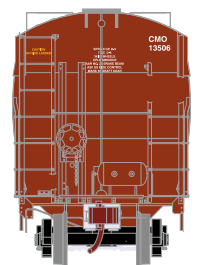

CMO / GATX

Era: Mid 2000's+

ATH89592
ATH89593
ATH89594

HO RTR Trinity 3-Bay Covered Hopper, CMO/GATX #13506
HO RTR Trinity 3-Bay Covered Hopper, CMO/GATX #13592
HO RTR Trinity 3-Bay Covered Hopper, CMO/GATX #13623