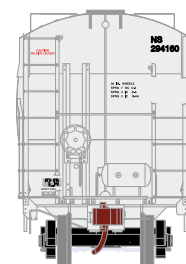

Norfolk Southern

Era: Early 2000's+

ATH89601	HO RTR Trinity 3-Bay Covered Hopper, NS #294160
ATH89602	HO RTR Trinity 3-Bay Covered Hopper, NS #294199
ATH89603	HO RTR Trinity 3-Bay Covered Hopper, NS #294226