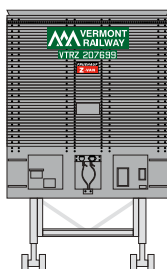

Vermont Railway

ATH14554	HO RTR 40' Fruehauf Z-Van Trailer, VTR #207699
ATH14555	HO RTR 40' Fruehauf Z-Van Trailer, VTR #207780
ATH14556	HO RTR 40' Fruehauf Z-Van Trailer, VTR #208265

MODEL FEATURES:

- Fully assembled and ready for your layout
- Razor sharp printing and painting
- Window packaging for easy viewing
- Interior plastic blister safely holds the model for convenient storage

$24.98

Visit Your Local Retailer | Visit www.athearn.com | Call 1.800.338.4639

* Union Pacific Licensed Product