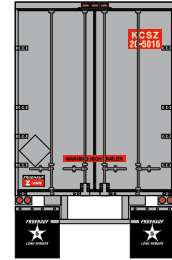

Kansas City Southern

ATH14539 HO RTR 40' Fruehauf Z-Van Trailer, KCS #20-5016
ATH14540 HO RTR 40' Fruehauf Z-Van Trailer, KCS #20-5027
ATH14541 HO RTR 40' Fruehauf Z-Van Trailer, KCS #20-5035