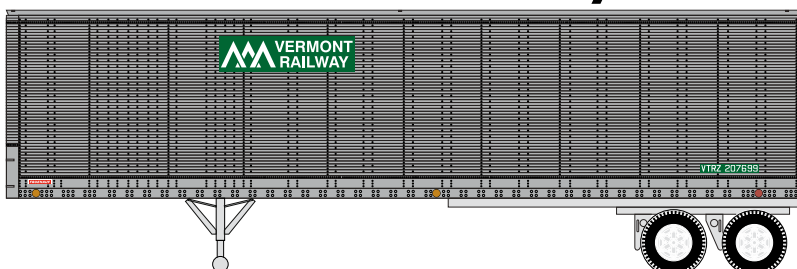

Vermont Railway

ATH14554	HO RTR 40' Fruehauf Z-Van Trailer, VTR #207699
ATH14555	HO RTR 40' Fruehauf Z-Van Trailer, VTR #207780
ATH14556	HO RTR 40' Fruehauf Z-Van Trailer, VTR #208265

MODEL FEATURES:

- Fully assembled and ready for your layout
- Razor sharp printing and painting
- Window packaging for easy viewing
- Interior plastic blister safely holds the model for convenient storage

$24.98

Visit Your Local Retailer | Visit www.athearn.com | Call 1.800.338.4639

* Union Pacific Licensed Product