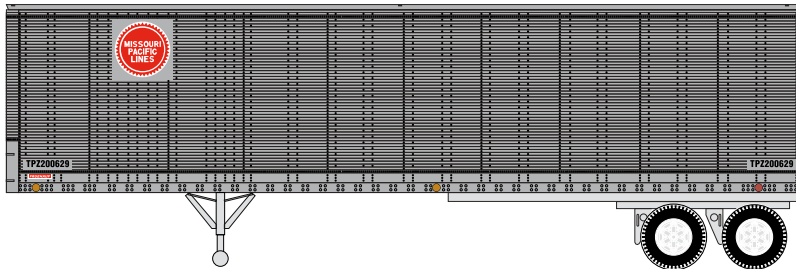

Missouri Pacific*

ATH14542 HO RTR 40' Fruehauf Z-Van Trailer, MP #200629
ATH14543 HO RTR 40' Fruehauf Z-Van Trailer, MP #200638
ATH14544 HO RTR 40' Fruehauf Z-Van Trailer, MP #200643

$24.98

* Union Pacific Licensed Product

Visit Your Local Retailer | Visit www.athearn.com | Call 1.800.338.4639