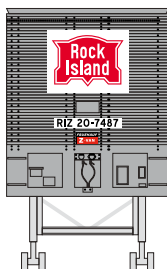

HO 40' Fruehauf Z-Van Trailer

Announced 02.26.16
Orders Due: 03.25.16

ETA: December 2016

Rock Island

ATH14545	HO RTR 40' Fruehauf Z-Van Trailer, RI #20-7487
ATH14546	HO RTR 40' Fruehauf Z-Van Trailer, RI #20-7490
ATH14547	HO RTR 40' Fruehauf Z-Van Trailer, RI #20-7503