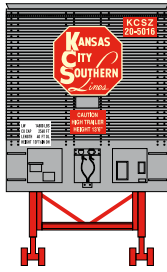

## Boston & Maine

ATH14533 HO RTR 40' Fruehauf Z-Van Trailer, B&M #202056  
 ATH14534 HO RTR 40' Fruehauf Z-Van Trailer, B&M #202193  
 ATH14535 HO RTR 40' Fruehauf Z-Van Trailer, B&M #202381

## Burlington Northern

ATH14536 HO RTR 40' Fruehauf Z-Van Trailer, BN #202415  
 ATH14537 HO RTR 40' Fruehauf Z-Van Trailer, BN #202458  
 ATH14538 HO RTR 40' Fruehauf Z-Van Trailer, BN #202504

## Kansas City Southern

ATH14539 HO RTR 40' Fruehauf Z-Van Trailer, KCS #20-5016  
 ATH14540 HO RTR 40' Fruehauf Z-Van Trailer, KCS #20-5027  
 ATH14541 HO RTR 40' Fruehauf Z-Van Trailer, KCS #20-5035