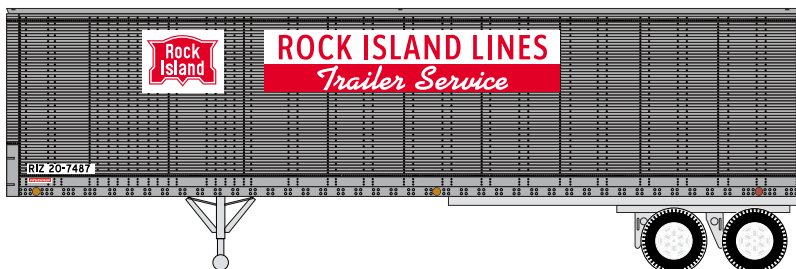

HO 40' Fruehauf Z-Van Trailer

Announced 02.26.16
Orders Due: 03.25.16

ETA: December 2016

Rock Island

ATH14545	HO RTR 40' Fruehauf Z-Van Trailer, RI #20-7487
ATH14546	HO RTR 40' Fruehauf Z-Van Trailer, RI #20-7490
ATH14547	HO RTR 40' Fruehauf Z-Van Trailer, RI #20-7503