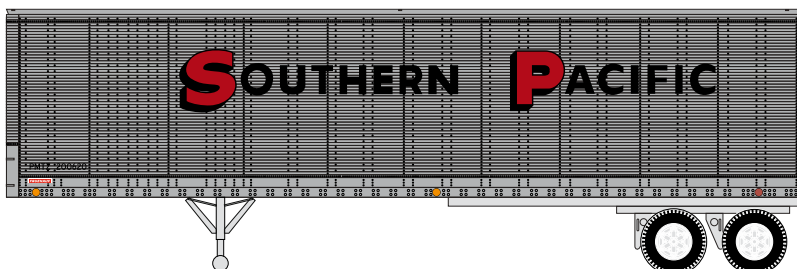

Southern Pacific*

ATH14548	HO RTR 40' Fruehauf Z-Van Trailer, SP #200620
ATH14549	HO RTR 40' Fruehauf Z-Van Trailer, SP #200643
ATH14550	HO RTR 40' Fruehauf Z-Van Trailer, SP #200657