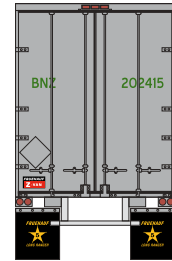

Burlington Northern

ATH14536 HO RTR 40' Fruehauf Z-Van Trailer, BN #202415
ATH14537 HO RTR 40' Fruehauf Z-Van Trailer, BN #202458
ATH14538 HO RTR 40' Fruehauf Z-Van Trailer, BN #202504