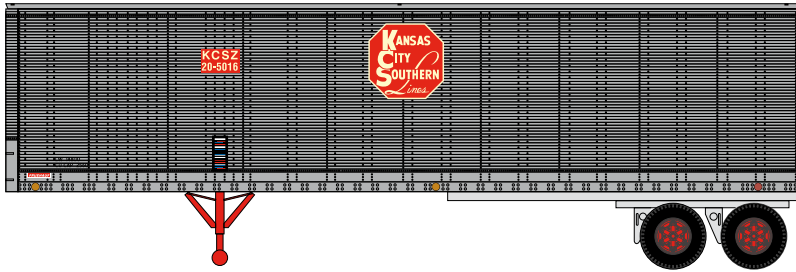

## Boston & Maine

ATH14533 HO RTR 40' Fruehauf Z-Van Trailer, B&M #202056  
 ATH14534 HO RTR 40' Fruehauf Z-Van Trailer, B&M #202193  
 ATH14535 HO RTR 40' Fruehauf Z-Van Trailer, B&M #202381

## Burlington Northern

ATH14536 HO RTR 40' Fruehauf Z-Van Trailer, BN #202415  
 ATH14537 HO RTR 40' Fruehauf Z-Van Trailer, BN #202458  
 ATH14538 HO RTR 40' Fruehauf Z-Van Trailer, BN #202504

## Kansas City Southern

ATH14539 HO RTR 40' Fruehauf Z-Van Trailer, KCS #20-5016  
 ATH14540 HO RTR 40' Fruehauf Z-Van Trailer, KCS #20-5027  
 ATH14541 HO RTR 40' Fruehauf Z-Van Trailer, KCS #20-5035