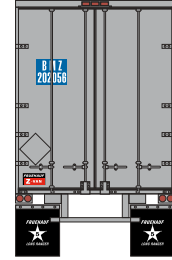

## Boston & Maine

ATH14533 HO RTR 40' Fruehauf Z-Van Trailer, B&M #202056  
 ATH14534 HO RTR 40' Fruehauf Z-Van Trailer, B&M #202193  
 ATH14535 HO RTR 40' Fruehauf Z-Van Trailer, B&M #202381