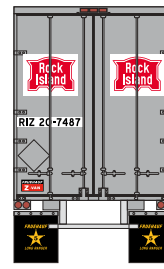

HO 40' Fruehauf Z-Van Trailer

Announced 02.26.16
Orders Due: 03.25.16

ETA: December 2016

Rock Island

ATH14545	HO RTR 40' Fruehauf Z-Van Trailer, RI #20-7487
ATH14546	HO RTR 40' Fruehauf Z-Van Trailer, RI #20-7490
ATH14547	HO RTR 40' Fruehauf Z-Van Trailer, RI #20-7503