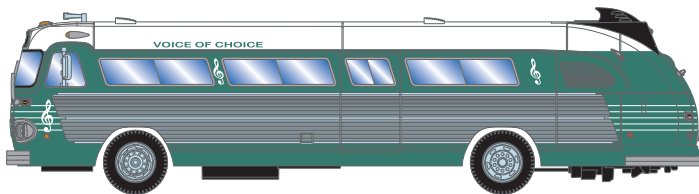

Teal and Cream

ATH29071 Teal & Cream

Pacific Electric*

ATH29072 Long Beach

Utah Parks

ATH29073 Zion

Band on Tour

ATH29074 Cat and the Copy Cats

Band on Tour

ATH29075 Voice of Choice

Bus For Sale

ATH29076 Bus For Sale

Fred Harvey Bus Line

ATH29077 Fred Harvey Bus Line

KEY FEATURES:

- Rubber Tires
- Windshield wipers
- Interior Detail
- Fully assembled and ready for your layout
- Razor sharp painting and printing

PROTOTYPE AND BACKGROUND INFO:

The intercity bus was utilized by many companies beyond the typical charter bus companies. Railroads too, utilized these buses for connectivity with passenger trains. As time went on, these long-lasting vehicles were sometimes bought and sold by private owners, either in "as-is" condition, or fully restored with chrome and metallic paint.