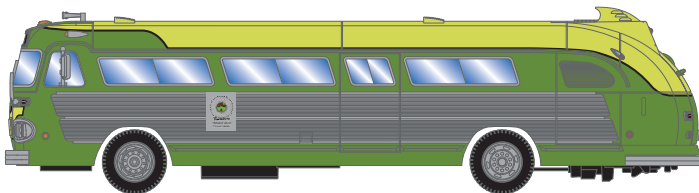

Band on Tour

ATH29075 Voice of Choice

Bus For Sale

ATH29076 Bus For Sale

Fred Harvey Bus Line

ATH29077 Fred Harvey Bus Line

KEY FEATURES:

- Rubber Tires
- Windshield wipers
- Interior Detail
- Fully assembled and ready for your layout
- Razor sharp painting and printing

PROTOTYPE AND BACKGROUND INFO:

The intercity bus was utilized by many companies beyond the typical charter bus companies. Railroads too, utilized these buses for connectivity with passenger trains. As time went on, these long-lasting vehicles were sometimes bought and sold by private owners, either in "as-is" condition, or fully restored with chrome and metallic paint.