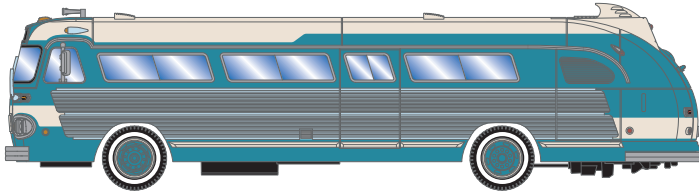

Teal and Cream

ATH29071 Teal & Cream

Pacific Electric*

ATH29072 Long Beach

Utah Parks

ATH29073 Zion

Band on Tour

ATH29074 Cat and the Copy Cats

Band on Tour

ATH29075 Voice of Choice

Bus For Sale

ATH29076 Bus For Sale

Fred Harvey Bus Line

ATH29077 Fred Harvey Bus Line

KEY FEATURES:

- Rubber Tires
- Windshield wipers
- Interior Detail
- Fully assembled and ready for your layout
- Razor sharp painting and printing

PROTOTYPE AND BACKGROUND INFO:

The intercity bus was utilized by many companies beyond the typical charter bus companies. Railroads too, utilized these buses for connectivity with passenger trains. As time went on, these long-lasting vehicles were sometimes bought and sold by private owners, either in "as-is" condition, or fully restored with chrome and metallic paint.