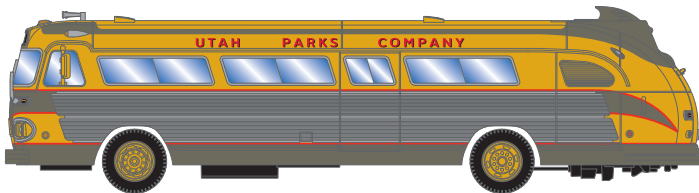

Teal and Cream

ATH29071 Teal & Cream

Pacific Electric*

ATH29072 Long Beach

Utah Parks

ATH29073 Zion

Band on Tour

ATH29074 Cat and the Copy Cats

Band on Tour

ATH29075 Voice of Choice

Bus For Sale

ATH29076 Bus For Sale

Fred Harvey Bus Line

ATH29077 Fred Harvey Bus Line

KEY FEATURES:

- Rubber Tires
- Windshield wipers
- Interior Detail
- Fully assembled and ready for your layout
- Razor sharp painting and printing

PROTOTYPE AND BACKGROUND INFO:

The intercity bus was utilized by many companies beyond the typical charter bus companies. Railroads too, utilized these buses for connectivity with passenger trains. As time went on, these long-lasting vehicles were sometimes bought and sold by private owners, either in "as-is" condition, or fully restored with chrome and metallic paint.