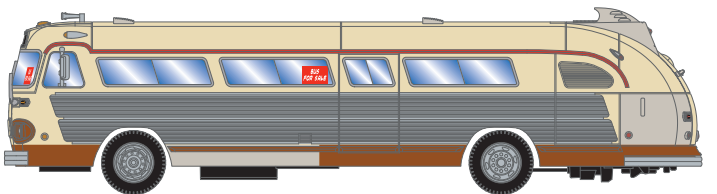

Teal and Cream

ATH29071 Teal & Cream

Pacific Electric*

ATH29072 Long Beach

Utah Parks

ATH29073 Zion

Band on Tour

ATH29074 Cat and the Copy Cats

Band on Tour

ATH29075 Voice of Choice

Bus For Sale

ATH29076 Bus For Sale

Fred Harvey Bus Line

ATH29077 Fred Harvey Bus Line

KEY FEATURES:

- Rubber Tires
- Windshield wipers
- Interior Detail
- Fully assembled and ready for your layout
- Razor sharp painting and printing