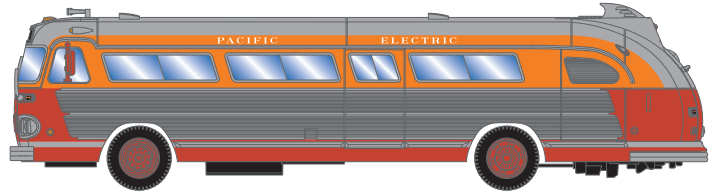

Teal and Cream

ATH29071 Teal & Cream

Pacific Electric*

ATH29072 Long Beach

Utah Parks

ATH29073 Zion

Band on Tour

ATH29074 Cat and the Copy Cats

Band on Tour

ATH29075 Voice of Choice

Bus For Sale

ATH29076 Bus For Sale

Fred Harvey Bus Line

ATH29077 Fred Harvey Bus Line

KEY FEATURES:

- Rubber Tires
- Windshield wipers
- Interior Detail
- Fully assembled and ready for your layout
- Razor sharp painting and printing

PROTOTYPE AND BACKGROUND INFO:

The intercity bus was utilized by many companies beyond the typical charter bus companies. Railroads too, utilized these buses for connectivity with passenger trains. As time went on, these long-lasting vehicles were sometimes bought and sold by private owners, either in "as-is" condition, or fully restored with chrome and metallic paint.