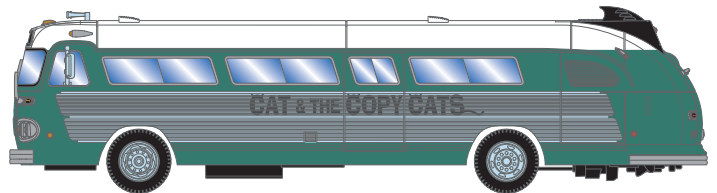

Teal and Cream

ATH29071 Teal & Cream

Pacific Electric*

ATH29072 Long Beach

Utah Parks

ATH29073 Zion

Band on Tour

ATH29074 Cat and the Copy Cats

Band on Tour

ATH29075 Voice of Choice

Bus For Sale

ATH29076 Bus For Sale

Fred Harvey Bus Line

ATH29077 Fred Harvey Bus Line

KEY FEATURES:

- Rubber Tires
- Windshield wipers
- Interior Detail
- Fully assembled and ready for your layout
- Razor sharp painting and printing

PROTOTYPE AND BACKGROUND INFO:

The intercity bus was utilized by many companies beyond the typical charter bus companies. Railroads too, utilized these buses for connectivity with passenger trains. As time went on, these long-lasting vehicles were sometimes bought and sold by private owners, either in "as-is" condition, or fully restored with chrome and metallic paint.