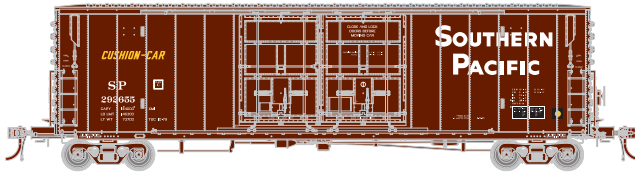

Southern Pacific* - Small Cushion Car

ATHG68990   SP #292655   Era: Late 1970s+
ATHG68991   SP #292798
ATHG68992   SP #292838