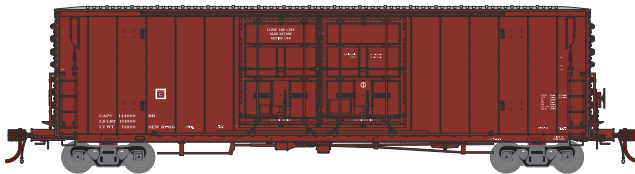

Data Only

ATHG68999   No Number

MODEL FEATURES:

- Separate wireform grab irons, etched metal coupler platforms, and/or etched metal roofwalk
- Full underframe detail: air brake reservoir, control valve, and brake cylinder with plumbing and brake rod details
- Weighted for optimum performance
- Separately applied wire grab irons where applicable
- Trucks with animated rotating bearing caps
- Coupler lift bars, trainline hoses, brake hoses, and hardware
- Body-mounted, McHenry® scale double-shelf knuckle couplers
- Machined metal wheels with RP25 contours operate on all popular brands of track
- Accurately painted and printed for prototypical realism
- Highly detailed, injection-molded body
- Minimum radius: 18" — Recommended radius: 22"

PROTOTYPE AND BACKGROUND INFO:

Starting in the 1960's, insulated boxcars started to become common on most railroads. This type of car was useful for hauling canned goods or other commodities that needed to be protected from temperature extremes. The model depicted by this Athearn Genesis car was built by Pacific Car & Foundry and features different side panel construction and door types per prototype. The cars also feature a detailed cushion underframe and full brake rigging.

$49.99 INDIVIDUAL

These items are subject to Horizon's MAP policy

Orders Due: 11.25.22
ETA: December 2023