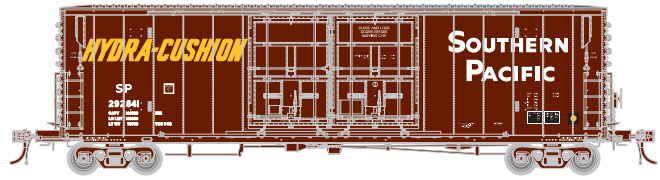

## Southern Pacific\* - Large Hydra-Cushion

ATHG68987      SP #291754      Era: Late 1970s+  
 ATHG68988      SP #291983

## Southern Pacific\* - Large Hydra-Cushion

ATHG68989      SP #292841      Era: Late 1970s+