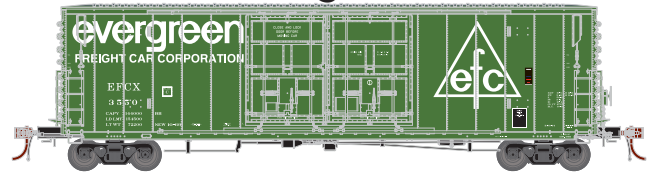

Evergreen

ATHG68993   EFCX #3648   Era: Late 1960s+
ATHG68994   EFCX #3922
ATHG68995   EFCX #3961
ATHG68996   EFCX #4310
ATHG68997   EFCX #4333
ATHG68998   EFCX #4396