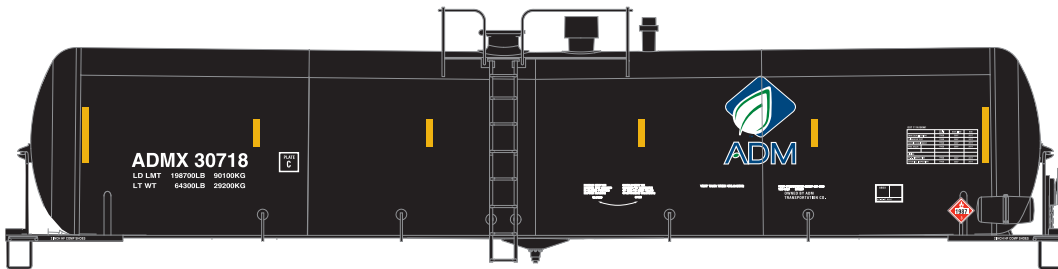

ADM

ATH24385
ATH24386
ATH24387
ATH24388

#30718
#30893, 30946, 31321 (3 Pack)
#30902, 31077, 31269 (3 Pack)
#30784, 30935, 31150 (3 Pack)

ROADNAME FEATURES

- New paint scheme: leaf
- Era: 2007+

MODEL FEATURES

- 10 different road numbers
- Separately applied walkway platform, manway, outlet, ladders, brake rigging detail, safety rail supports and tank saddles
- Photo etched metal walkways and end platforms
- Wire safety rails and end handrails
- Printed placards
- 100-ton roller bearing trucks
- Minimum radius: 11"
- Recommended radius: 15"
- For a complete list of features, visit our website

SINGLE - $24.98

3 Pack - $74.98