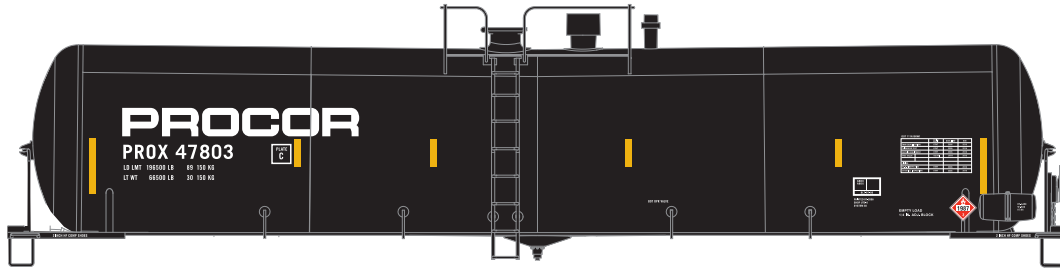

Procor

ATH24369
ATH24370
ATH24371
ATH24372

#47803
#47827, 47874, 47995 (3 Pack)
#47857, 47877, 47931 (3 Pack)
#47777, 47839, 47988 (3 Pack)

ROADNAME FEATURES

- Paint scheme: black
- New road numbers
- Previous run: December 2010
- Era: 2006+