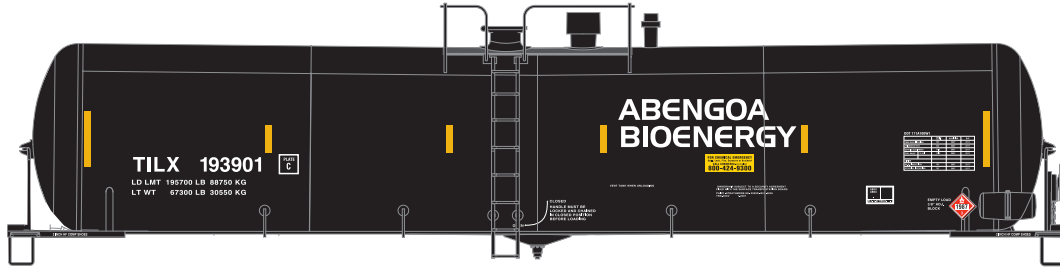

N 30K Gallon Ethanol Tank Car

Announced: 1.24.14
Orders Due: 02/28/14

ETA: September 2014

Abengoa Bioenergy

ATH24365
ATH24366
ATH24367
ATH24368

#193901
#193850, 193855, 194062 (3 Pack)
#193866, 193892, 194055 (3 Pack)
#193878, 193883, 194049 (3 Pack)

ROADNAME FEATURES

- New roadname
- Era: 2002+

SINGLE - \$24.98

3 Pack - \$74.98

N 30K Gallon Ethanol Tank Car Renewable Products

Announced: 1.24.14
Orders Due: 02/28/14

ETA: September 2014

ATH24377
ATH24378
ATH24379
ATH24380

Union Tank Car/UTLX

ATH24381
ATH24382
ATH24383
ATH24384

#205436
#205455, 205529, 205684 (3 Pack)
#205407, 205583, 205648 (3 Pack)
#205501, 205512, 205660 (3 Pack)

ROADNAME FEATURES

- Paint scheme: black
- New road numbers
- Previous run: August 2012
- Era: 2006+