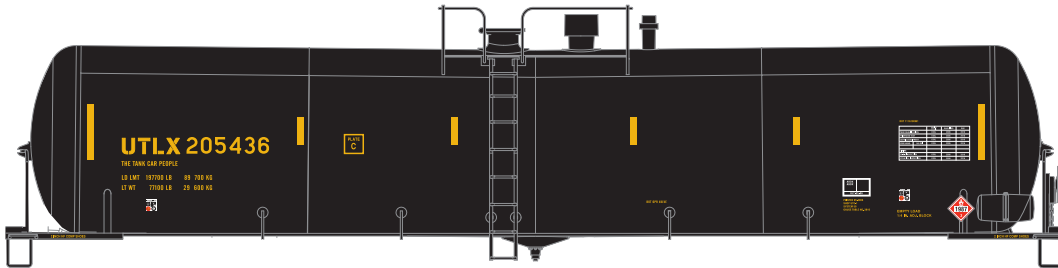

ROADNAME FEATURES

- New roadname
- Era: 2002+

SINGLE - \$24.98

3 Pack - \$74.98

N 30K Gallon Ethanol Tank Car Renewable Products

Announced: 1.24.14
Orders Due: 02/28/14

ETA: September 2014

ATH24377
ATH24378
ATH24379
ATH24380

#196073
#198437, 198483, 198542 (3 Pack)
#196088, 198426, 198509 (3 Pack)
#196090, 198454, 198535 (3 Pack)

ROADNAME FEATURES

- Paint scheme: renewable products
- New road numbers
- Previous run: March 2010
- Era: 2008+

Union Tank Car/UTLX

ATH24381
ATH24382
ATH24383
ATH24384

#205436
#205455, 205529, 205684 (3 Pack)
#205407, 205583, 205648 (3 Pack)
#205501, 205512, 205660 (3 Pack)

ROADNAME FEATURES

- Paint scheme: black
- New road numbers
- Previous run: August 2012
- Era: 2006+