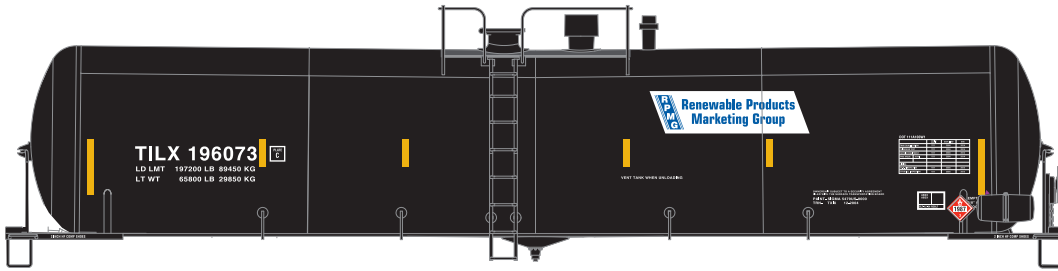

ROADNAME FEATURES

- New roadname
- Era: 2002+

SINGLE - \$24.98

3 Pack - \$74.98

N 30K Gallon Ethanol Tank Car Renewable Products

Announced: 1.24.14
Orders Due: 02/28/14

ETA: September 2014

ATH24377
ATH24378
ATH24379
ATH24380