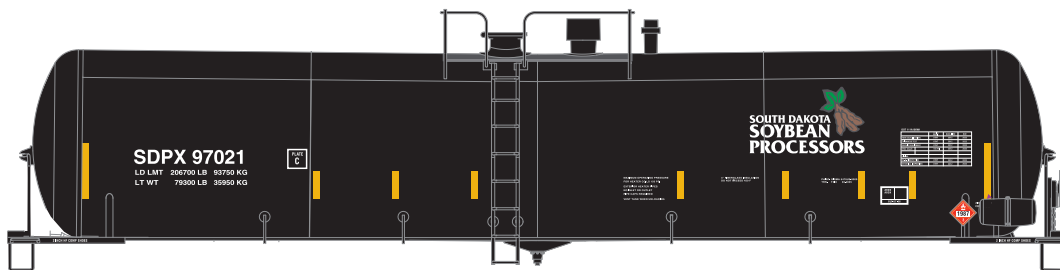

South Dakota Soybean Processors

ATH24373
ATH24374
ATH24375
ATH24376

#97021
#97054, 97114, 97078 (3 Pack)
#97003, 97069, 97034 (3 Pack)
#97035, 97080, 97027 (3 Pack)

ROADNAME FEATURES

- New roadname
- Era: 2002+

SINGLE - $24.98

3 Pack - $74.98