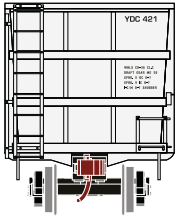

## Yankeetown Docks

ETA: May 2017

Era:1979+

ATH97547  
ATH97548  
ATH97549  
ATH97550

HO RTR Thrall High Side Gondola, Yankeetown Docks #421  
HO RTR Thrall High Side Gondola, Yankeetown Docks #1 (3-PACK)  
HO RTR Thrall High Side Gondola, Yankeetown Docks #2 (3-PACK)  
HO RTR Thrall High Side Gondola, Yankeetown Docks #3 (3-PACK)