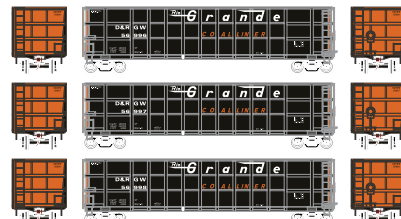

ATH97598
ATH97599
ATH97600

HO RTR Thrall High Side Gondola, D&RGW #56995
HO RTR Thrall High Side Gondola, D&RGW #56999
HO RTR Thrall High Side Gondola, D&RGW (3-PACK)

All Road Names

MODEL FEATURES:

- Two different bodies
- Wire and plastic handrails, stirrup steps, ladders and underbody details
- Factory applied ladders, stirrup steps, and wire grab
- Separately applied brake gear including brake wheel, air reservoir, and brake cylinder
- 100-ton trucks with 36" solid nickel silver wheels with RP25 contours operate on all popular brands of track
- Fully assembled
- McHenry scale knuckle spring couplers
- Highly-detailed, injection molded body
- Painted and printed for realistic decoration
- Weighted for trouble-free operation
- Window packaging for easy viewing
- Interior plastic blister safely holds the model for convenient storage
- Minimum radius: 18"

$27.98 Individual SRP **$79.98** 3-Pack SRP

Visit Your Local Retailer | Visit www.athearn.com | Call 1.800.338.4639