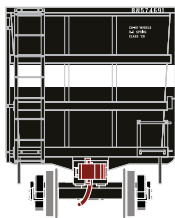

# HO Thrall High Side Gondola Burlington Northern

Announced 06.24.16  
Orders Due: 07.22.16

ETA: May 2017

Era:1988+

ATH97590  
ATH97591  
ATH97592  
ATH97593

HO RTR Thrall High Side Gondola, BN #574691  
HO RTR Thrall High Side Gondola, BN #1 (3-PACK)  
HO RTR Thrall High Side Gondola, BN #2 (3-PACK)  
HO RTR Thrall High Side Gondola, BN #3 (3-PACK)