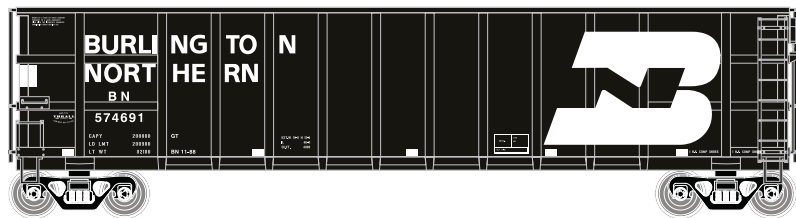

HO Thrall High Side Gondola Burlington Northern

Announced 06.24.16
Orders Due: 07.22.16

ETA: May 2017

ATH97590
ATH97591
ATH97592
ATH97593

HO RTR Thrall High Side Gondola, BN #574691
HO RTR Thrall High Side Gondola, BN #1 (3-PACK)
HO RTR Thrall High Side Gondola, BN #2 (3-PACK)
HO RTR Thrall High Side Gondola, BN #3 (3-PACK)