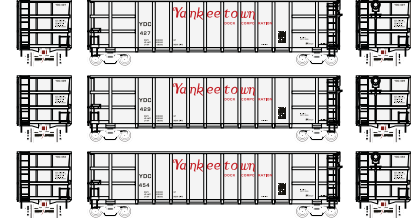

## Yankeetown Docks

ETA: May 2017

Era:1979+

ATH97547  
ATH97548  
ATH97549  
ATH97550

HO RTR Thrall High Side Gondola, Yankeetown Docks #421  
HO RTR Thrall High Side Gondola, Yankeetown Docks #1 (3-PACK)  
HO RTR Thrall High Side Gondola, Yankeetown Docks #2 (3-PACK)  
HO RTR Thrall High Side Gondola, Yankeetown Docks #3 (3-PACK)