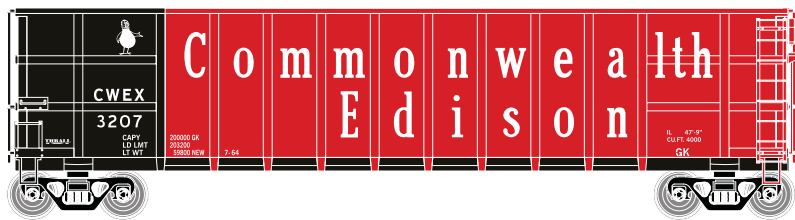

Commonwealth Edison

ATH97594
ATH97595
ATH97596
ATH97597

HO RTR Thrall High Side Gondola, CWEX #3207
HO RTR Thrall High Side Gondola, CWEX #1 (3-PACK)
HO RTR Thrall High Side Gondola, CWEX #2 (3-PACK)
HO RTR Thrall High Side Gondola, CWEX #3 (3-PACK)

$27.98 Individual SRP **$79.98** 3-Pack SRP

Visit Your Local Retailer | Visit www.athearn.com | Call 1.800.338.4639

* Union Pacific Licensed Product