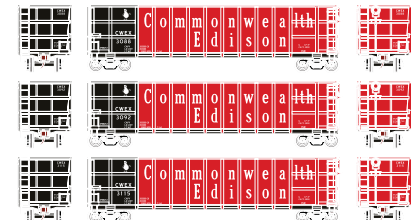

ATH97594
ATH97595
ATH97596
ATH97597

HO RTR Thrall High Side Gondola, CWEX #3207
HO RTR Thrall High Side Gondola, CWEX #1 (3-PACK)
HO RTR Thrall High Side Gondola, CWEX #2 (3-PACK)
HO RTR Thrall High Side Gondola, CWEX #3 (3-PACK)

$27.98 Individual SRP **$79.98** 3-Pack SRP

Visit Your Local Retailer | Visit www.athearn.com | Call 1.800.338.4639

* Union Pacific Licensed Product