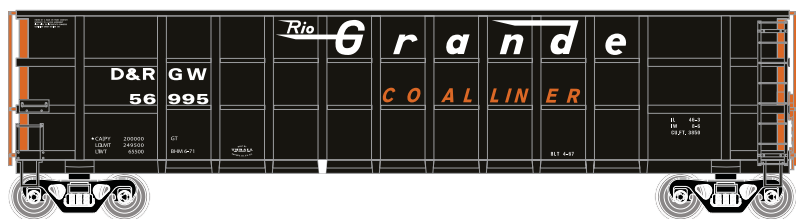

Rio Grande

ATH97598
ATH97599
ATH97600

HO RTR Thrall High Side Gondola, D&RGW #56995
HO RTR Thrall High Side Gondola, D&RGW #56999
HO RTR Thrall High Side Gondola, D&RGW (3-PACK)

All Road Names

MODEL FEATURES:

- Two different bodies
- Wire and plastic handrails, stirrup steps, ladders and underbody details
- Factory applied ladders, stirrup steps, and wire grab
- Separately applied brake gear including brake wheel, air reservoir, and brake cylinder
- 100-ton trucks with 36" solid nickel silver wheels with RP25 contours operate on all popular brands of track
- Fully assembled
- McHenry scale knuckle spring couplers
- Highly-detailed, injection molded body
- Painted and printed for realistic decoration
- Weighted for trouble-free operation
- Window packaging for easy viewing
- Interior plastic blister safely holds the model for convenient storage
- Minimum radius: 18"

$27.98 Individual SRP **$79.98** 3-Pack SRP

Visit Your Local Retailer | Visit www.athearn.com | Call 1.800.338.4639