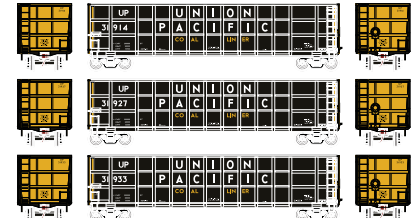

## Yankeetown Docks

ETA: May 2017

Era:1979+

ATH97547  
ATH97548  
ATH97549  
ATH97550

HO RTR Thrall High Side Gondola, Yankeetown Docks #421  
HO RTR Thrall High Side Gondola, Yankeetown Docks #1 (3-PACK)  
HO RTR Thrall High Side Gondola, Yankeetown Docks #2 (3-PACK)  
HO RTR Thrall High Side Gondola, Yankeetown Docks #3 (3-PACK)

## Santa Fe

Era:1966+

ATH97586  
ATH97587  
ATH97588  
ATH97589

HO RTR Thrall High Side Gondola, SF #74909  
HO RTR Thrall High Side Gondola, SF #1 (3-PACK)  
HO RTR Thrall High Side Gondola, SF #2 (3-PACK)  
HO RTR Thrall High Side Gondola, SF #3 (3-PACK)

## Union Pacific\*

Era:1969+

ATH97446  
ATH97447  
ATH97448  
ATH97449

HO RTR Thrall High Side Gondola, UP #31938  
HO RTR Thrall High Side Gondola, UP #1 (3-PACK)  
HO RTR Thrall High Side Gondola, UP #2 (3-PACK)  
HO RTR Thrall High Side Gondola, UP #3 (3-PACK)