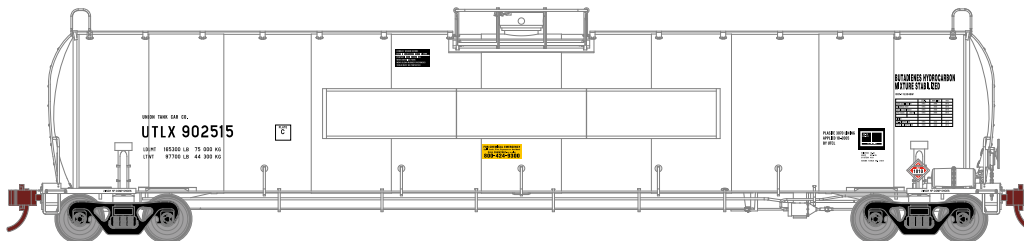

HO 33,900-Gallon LPG Tank Chevron Phillips Chemical

Announced 10.23.15
Orders Due: 11.27.15
ETA: September 2016

Era: 2003+

ATHG68453 HO 33,900-Gallon LPG Tank/Late, CPCX #114012
ATHG68454 HO 33,900-Gallon LPG Tank/Late, CPCX #114088
ATHG68455 HO 33,900-Gallon LPG Tank/Late, CPCX #114095

Union Tank Car

Era: 2001+

ATHG68456 HO 33,900-Gallon LPG Tank/Late, UTLX #951219
ATHG68457 HO 33,900-Gallon LPG Tank/Late, UTLX #951230
ATHG68458 HO 33,900-Gallon LPG Tank/Late, UTLX #951233

Era: 2000+

FREIGHT CAR FEATURES:

GENESIS FREIGHT CAR FEATURES:

- Fully-assembled and ready-to-run out of the box
- Accurately painted and printed for prototypical realism

ATHG68459 HO 33,900-Gallon LPG Tank/Flat Panel, UTLX #902515
ATHG68460 HO 33,900-Gallon LPG Tank/Flat Panel, UTLX #902529
ATHG68461 HO 33,900-Gallon LPG Tank/Flat Panel, UTLX #902550

- Highly-detailed, injection-molded body
- Coupler lift bars, trainline hoses, brake hoses, and hardware
- Full underframe detail: air brake reservoir, control valve, and brake cylinder with plumbing and brake rod details
- 100 ton trucks with animated rotating bearing caps
- Machined metal wheels
- Weighted for trouble free operation
- Wheels with RP25 contours operate on all popular brands of track
- Body-mounted, McHenry® scale double-shelf knuckle couplers
- Multiple road numbers
- Window packaging for easy viewing, plus interior plastic blister safely holds the model for convenient storage
- Replacement parts available