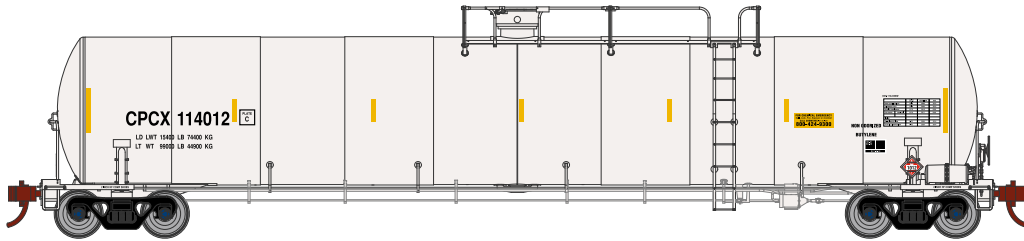

HO 33,900-Gallon LPG Tank Chevron Phillips Chemical

Announced 10.23.15
Orders Due: 11.27.15
ETA: September 2016

Era: 2003+

ATHG68453 HO 33,900-Gallon LPG Tank/Late, CPCX #114012
ATHG68454 HO 33,900-Gallon LPG Tank/Late, CPCX #114088
ATHG68455 HO 33,900-Gallon LPG Tank/Late, CPCX #114095

Union Tank Car

Era: 2001+

ATHG68456 HO 33,900-Gallon LPG Tank/Late, UTLX #951219
ATHG68457 HO 33,900-Gallon LPG Tank/Late, UTLX #951230
ATHG68458 HO 33,900-Gallon LPG Tank/Late, UTLX #951233

Era: 2000+

FREIGHT CAR FEATURES:

GENESIS FREIGHT CAR FEATURES:

- Fully-assembled and ready-to-run out of the box
- Accurately painted and printed for prototypical realism

ATHG68459 HO 33,900-Gallon LPG Tank/Flat Panel, UTLX #902515
ATHG68460 HO 33,900-Gallon LPG Tank/Flat Panel, UTLX #902529
ATHG68461 HO 33,900-Gallon LPG Tank/Flat Panel, UTLX #902550

- Highly-detailed, injection-molded body
- Coupler lift bars, trainline hoses, brake hoses, and hardware
- Full underframe detail: air brake reservoir, control valve, and brake cylinder with plumbing and brake rod details
- 100 ton trucks with animated rotating bearing caps
- Machined metal wheels
- Weighted for trouble free operation
- Wheels with RP25 contours operate on all popular brands of track
- Body-mounted, McHenry® scale double-shelf knuckle couplers
- Multiple road numbers
- Window packaging for easy viewing, plus interior plastic blister safely holds the model for convenient storage
- Replacement parts available