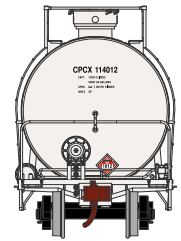

HO 33,900-Gallon LPG Tank Chevron Phillips Chemical

Announced 10.23.15
Orders Due: 11.27.15
ETA: September 2016

Era: 2003+

ATHG68453 HO 33,900-Gallon LPG Tank/Late, CPCX #114012
ATHG68454 HO 33,900-Gallon LPG Tank/Late, CPCX #114088
ATHG68455 HO 33,900-Gallon LPG Tank/Late, CPCX #114095

Union Tank Car

Era: 2001+

ATHG68456 HO 33,900-Gallon LPG Tank/Late, UTLX #951219
ATHG68457 HO 33,900-Gallon LPG Tank/Late, UTLX #951230
ATHG68458 HO 33,900-Gallon LPG Tank/Late, UTLX #951233

Era: 2000+

FREIGHT CAR FEATURES:

GENESIS FREIGHT CAR FEATURES:

- Fully-assembled and ready-to-run out of the box
- Accurately painted and printed for prototypical realism

ATHG68459 HO 33,900-Gallon LPG Tank/Flat Panel, UTLX #902515
ATHG68460 HO 33,900-Gallon LPG Tank/Flat Panel, UTLX #902529
ATHG68461 HO 33,900-Gallon LPG Tank/Flat Panel, UTLX #902550