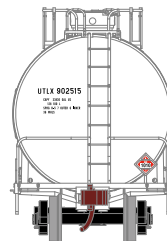

HO 33,900-Gallon LPG Tank Chevron Phillips Chemical

Announced 10.23.15
Orders Due: 11.27.15
ETA: September 2016

Era: 2003+

ATHG68453 HO 33,900-Gallon LPG Tank/Late, CPCX #114012
ATHG68454 HO 33,900-Gallon LPG Tank/Late, CPCX #114088
ATHG68455 HO 33,900-Gallon LPG Tank/Late, CPCX #114095

Union Tank Car

Era: 2001+

ATHG68456 HO 33,900-Gallon LPG Tank/Late, UTLX #951219
ATHG68457 HO 33,900-Gallon LPG Tank/Late, UTLX #951230
ATHG68458 HO 33,900-Gallon LPG Tank/Late, UTLX #951233

Era: 2000+

FREIGHT CAR FEATURES:

- New road numbers
- Highly detailed, injection-molded body
- Two different body "phases" (early-flat panel and late)
- Separately applied walkway platform, manway, outlet, ladders, brake rigging detail, safety rail supports and tank saddles
- Photo etched metal walkways and end platforms
- Wire safety rails and end handrails
- Printed placards
- Three different road numbers
- Minimum radius: 18"
- Recommended radius: 22"