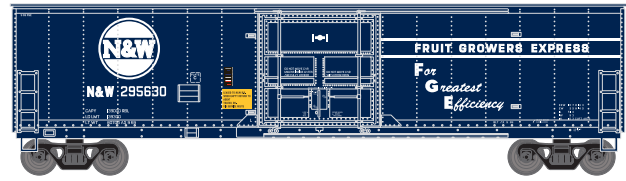

Norfolk & Western

Era: 1960s+

- ATH71029 HO RTR 50' Superior Plug Door Box Car, N&W #295630
- ATH71030 HO RTR 50' Superior Plug Door Box Car, N&W #295641
- ATH71031 HO RTR 50' Superior Plug Door Box Car, N&W #295767