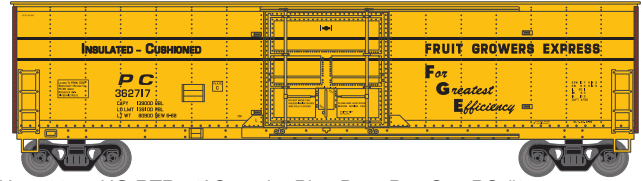

Penn Central

Late 1960s+

- ATH71023 HO RTR 50' Superior Plug Door Box Car, PC #362717
- ATH71024 HO RTR 50' Superior Plug Door Box Car, PC #362735
- ATH71025 HO RTR 50' Superior Plug Door Box Car, PC #362760