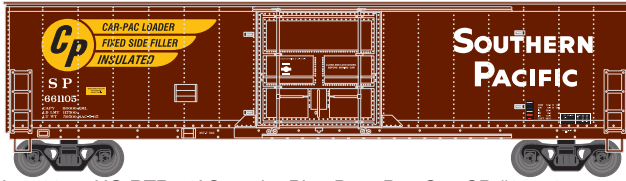

HO RTR 50' Superior Plug Door Box Car

Announced 12.28.20
Orders Due: 01.29.21
ETA: December 2021

Southern Pacific*

Era: 1960s+

- ATH71020 HO RTR 50' Superior Plug Door Box Car, SP #661105
- ATH71021 HO RTR 50' Superior Plug Door Box Car, SP #661110
- ATH71022 HO RTR 50' Superior Plug Door Box Car, SP #661112