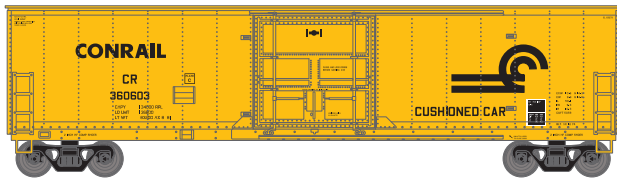

Conrail

Era: Late 1970s+

- ATH71032 HO RTR 50' Superior Plug Door Box Car, CR #360603
- ATH71033 HO RTR 50' Superior Plug Door Box Car, CR #360609
- ATH71034 HO RTR 50' Superior Plug Door Box Car, CR #360610