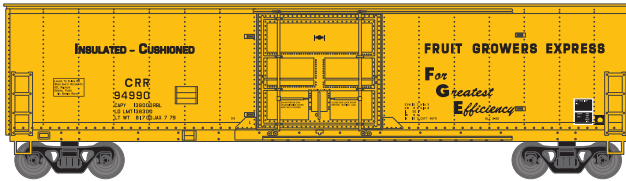

FGE / Clinchfield

Era: 1970s+

- ATH71026 HO RTR 50' Superior PD Box Car, FGE/Clinchfield #94990
- ATH71027 HO RTR 50' Superior PD Box Car, FGE/Clinchfield #94993
- ATH71028 HO RTR 50' Superior PD Box Car, FGE/Clinchfield #94999