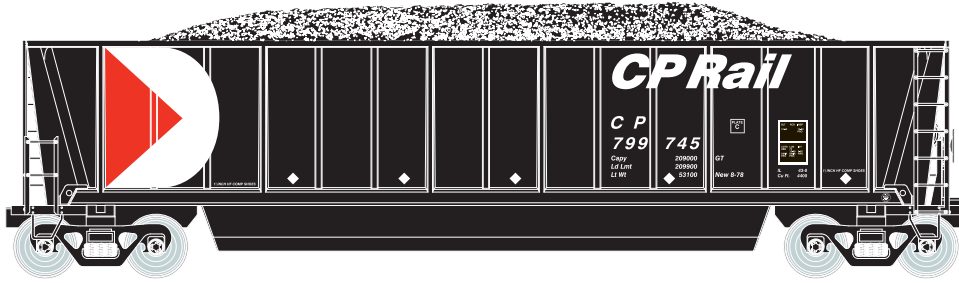

HO Bathtub Gondola Canadian Pacific

Announced 09.25.15
Orders Due: 10.23.15

ETA: August 2016