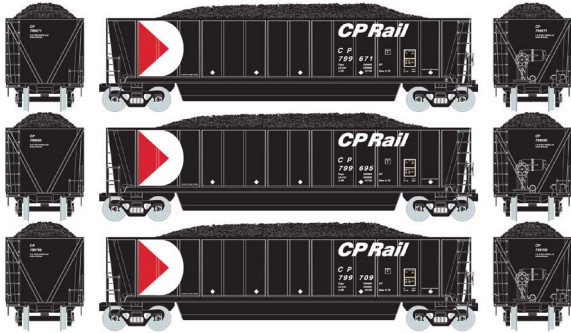

Announced 09.25.15
Orders Due: 10.23.15

ETA: August 2016

\$29.98 Individual

ATH97531

HO RTR Bathtub Gondola w/Coal Load, CPR #799745

ATH97532
ATH97533
ATH97534

HO RTR Bathtub Gondola w/Coal Load, CPR #1 (3)
HO RTR Bathtub Gondola w/Coal Load, CPR #2 (3)
HO RTR Bathtub Gondola w/Coal Load, CPR #3 (3)

\$84.98 3-Pack

David J Joseph Co

\$29.98 Individual

ATH97535

HO RTR Bathtub Gondola w/Coal Load, DJJX #1126

ATH97536
ATH97537
ATH97538

HO RTR Bathtub Gondola w/Coal Load, DJJX #1 (3)
HO RTR Bathtub Gondola w/Coal Load, DJJX #2 (3)
HO RTR Bathtub Gondola w/Coal Load, DJJX #3 (3)