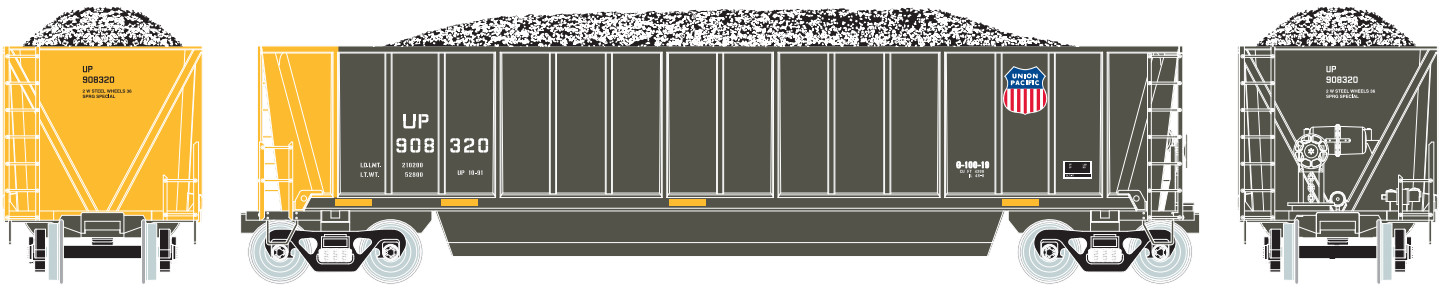

\$84.98 3-Pack

HO Bathtub Gondola

Sultran

Announced 09.25.15
Orders Due: 10.23.15

ETA: August 2016

\$29.98 Individual

ATH97539

HO RTR Bathtub Gondola w/Coal Load, SULX #1059

ATH97540
ATH97541
ATH97542

HO RTR Bathtub Gondola w/Coal Load, SULX #1 (3)
HO RTR Bathtub Gondola w/Coal Load, SULX #2 (3)
HO RTR Bathtub Gondola w/Coal Load, SULX #3 (3)

\$84.98 3-Pack

Union Pacific*

\$29.98 Individual