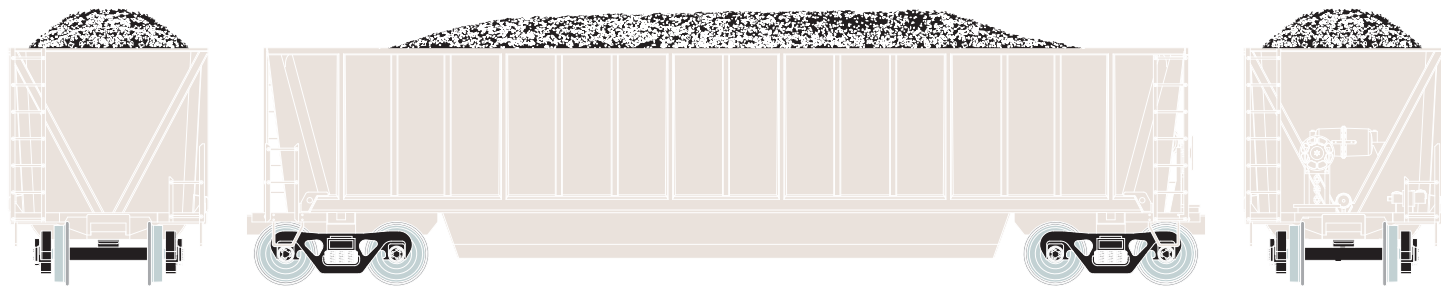

ATH97543

HO RTR Bathtub Gondola w/Coal Load, UP #908320

ATH97544
ATH97545
ATH97546

HO RTR Bathtub Gondola w/Coal Load, UP #1 (3)
HO RTR Bathtub Gondola w/Coal Load, UP #2 (3)
HO RTR Bathtub Gondola w/Coal Load, UP #3 (3)

\$84.98 3-Pack

* Union Pacific Licensed Product

HO Bathtub Gondola

Undecorated

Announced 09.25.15
Orders Due: 10.23.15

ETA: August 2016

\$29.98 Individual

ATH94900

HO RTR Bathtub Gondola w/Coal Load, Undecorated

All Road Names

MODEL FEATURES:

- Removable load
- CMHX, CNHX, DJJX, and UP represent faded paint Ready2Rust
- Decorated models fully-assembled and ready to run out of the box
- Highly-detailed, injection-molded body
- Separately applied wire grab irons on side ladders
- Separately applied brake wheel
- Machined metal wheels
- Weighted for trouble free operation
- Wheels with RP25 contours operate on Code 55, 70, 75, 80, 83, and 100 rail
- Body mounted McHenry operating scale knuckle couplers
- Window packaging for easy viewing plus interior plastic blister safely holds the model for convenient storage
- Replacement parts available
- Minimum radius: 18"