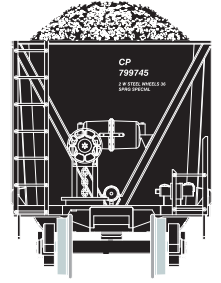

HO RTR Bathtub Gondola w/Coal Load, CMHX #1 (3)
HO RTR Bathtub Gondola w/Coal Load, CMHX #2 (3)
HO RTR Bathtub Gondola w/Coal Load, CMHX #3 (3)

Ontario Hydro

\$29.98 Individual

ATH97527

HO RTR Bathtub Gondola w/Coal Load, CNHX #902133

\$84.98 3-Pack

ATH97528
ATH97529
ATH97530

HO RTR Bathtub Gondola w/Coal Load, CNHX #1 (3)
HO RTR Bathtub Gondola w/Coal Load, CNHX #2 (3)
HO RTR Bathtub Gondola w/Coal Load, CNHX #3 (3)

HO Bathtub Gondola Canadian Pacific

Announced 09.25.15
Orders Due: 10.23.15

ETA: August 2016

\$29.98 Individual

ATH97531

HO RTR Bathtub Gondola w/Coal Load, CPR #799745

ATH97532
ATH97533
ATH97534

HO RTR Bathtub Gondola w/Coal Load, CPR #1 (3)
HO RTR Bathtub Gondola w/Coal Load, CPR #2 (3)
HO RTR Bathtub Gondola w/Coal Load, CPR #3 (3)