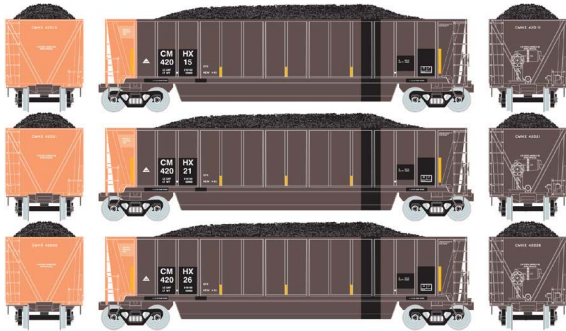

HO Bathtub Gondola Carmath Inc.

Announced 09.25.15
Orders Due: 10.23.15

ETA: August 2016

\$29.98 Individual

ATH97523

HO RTR Bathtub Gondola w/Coal Load, CMHX #42002

\$84.98 3-Pack

ATH97524
ATH97525
ATH97526

HO RTR Bathtub Gondola w/Coal Load, CMHX #1 (3)
HO RTR Bathtub Gondola w/Coal Load, CMHX #2 (3)
HO RTR Bathtub Gondola w/Coal Load, CMHX #3 (3)

Ontario Hydro

\$29.98 Individual

ATH97527

HO RTR Bathtub Gondola w/Coal Load, CNHX #902133