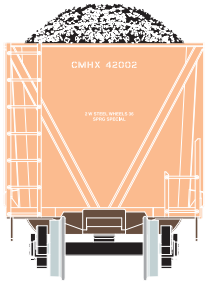

HO Bathtub Gondola Carmath Inc.

Announced 09.25.15
Orders Due: 10.23.15

ETA: August 2016

\$29.98 Individual

ATH97523

HO RTR Bathtub Gondola w/Coal Load, CMHX #42002

\$84.98 3-Pack

ATH97524
ATH97525
ATH97526

HO RTR Bathtub Gondola w/Coal Load, CMHX #1 (3)
HO RTR Bathtub Gondola w/Coal Load, CMHX #2 (3)
HO RTR Bathtub Gondola w/Coal Load, CMHX #3 (3)

Ontario Hydro

\$29.98 Individual

ATH97527

HO RTR Bathtub Gondola w/Coal Load, CNHX #902133