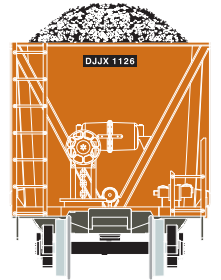

Announced 09.25.15
Orders Due: 10.23.15

ETA: August 2016

\$29.98 Individual

ATH97531

HO RTR Bathtub Gondola w/Coal Load, CPR #799745

ATH97532
ATH97533
ATH97534

HO RTR Bathtub Gondola w/Coal Load, CPR #1 (3)
HO RTR Bathtub Gondola w/Coal Load, CPR #2 (3)
HO RTR Bathtub Gondola w/Coal Load, CPR #3 (3)

\$84.98 3-Pack

David J Joseph Co

\$29.98 Individual

ATH97535

HO RTR Bathtub Gondola w/Coal Load, DJJX #1126

ATH97536
ATH97537
ATH97538

HO RTR Bathtub Gondola w/Coal Load, DJJX #1 (3)
HO RTR Bathtub Gondola w/Coal Load, DJJX #2 (3)
HO RTR Bathtub Gondola w/Coal Load, DJJX #3 (3)