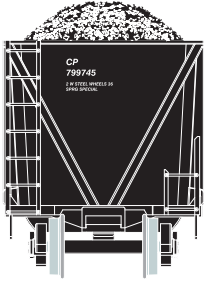

\$84.98 3-Pack

ATH97528
ATH97529
ATH97530

HO RTR Bathtub Gondola w/Coal Load, CNHX #1 (3)
HO RTR Bathtub Gondola w/Coal Load, CNHX #2 (3)
HO RTR Bathtub Gondola w/Coal Load, CNHX #3 (3)

HO Bathtub Gondola Canadian Pacific

Announced 09.25.15
Orders Due: 10.23.15

ETA: August 2016

\$29.98 Individual

ATH97531

HO RTR Bathtub Gondola w/Coal Load, CPR #799745

ATH97532
ATH97533
ATH97534

HO RTR Bathtub Gondola w/Coal Load, CPR #1 (3)
HO RTR Bathtub Gondola w/Coal Load, CPR #2 (3)
HO RTR Bathtub Gondola w/Coal Load, CPR #3 (3)