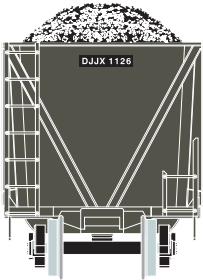

\$84.98 3-Pack

ATH97528
ATH97529
ATH97530

HO RTR Bathtub Gondola w/Coal Load, CNHX #1 (3)
HO RTR Bathtub Gondola w/Coal Load, CNHX #2 (3)
HO RTR Bathtub Gondola w/Coal Load, CNHX #3 (3)

HO Bathtub Gondola Canadian Pacific

Announced 09.25.15
Orders Due: 10.23.15

ETA: August 2016

\$29.98 Individual

ATH97531

HO RTR Bathtub Gondola w/Coal Load, CPR #799745

ATH97532
ATH97533
ATH97534

HO RTR Bathtub Gondola w/Coal Load, CPR #1 (3)
HO RTR Bathtub Gondola w/Coal Load, CPR #2 (3)
HO RTR Bathtub Gondola w/Coal Load, CPR #3 (3)

\$84.98 3-Pack

David J Joseph Co

\$29.98 Individual

ATH97535

HO RTR Bathtub Gondola w/Coal Load, DJJX #1126

ATH97536
ATH97537
ATH97538

HO RTR Bathtub Gondola w/Coal Load, DJJX #1 (3)
HO RTR Bathtub Gondola w/Coal Load, DJJX #2 (3)
HO RTR Bathtub Gondola w/Coal Load, DJJX #3 (3)