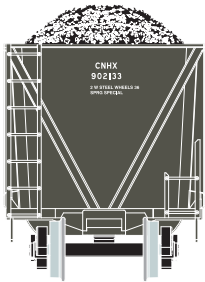

HO Bathtub Gondola Carmath Inc.

Announced 09.25.15
Orders Due: 10.23.15

ETA: August 2016

\$29.98 Individual

ATH97523

HO RTR Bathtub Gondola w/Coal Load, CMHX #42002

\$84.98 3-Pack

ATH97524
ATH97525
ATH97526

HO RTR Bathtub Gondola w/Coal Load, CMHX #1 (3)
HO RTR Bathtub Gondola w/Coal Load, CMHX #2 (3)
HO RTR Bathtub Gondola w/Coal Load, CMHX #3 (3)

Ontario Hydro

\$29.98 Individual

ATH97527

HO RTR Bathtub Gondola w/Coal Load, CNHX #902133