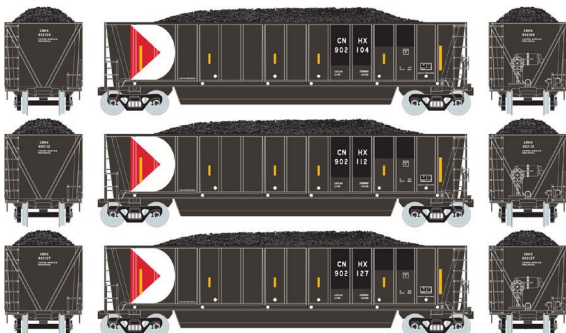

HO RTR Bathtub Gondola w/Coal Load, CMHX #1 (3)
HO RTR Bathtub Gondola w/Coal Load, CMHX #2 (3)
HO RTR Bathtub Gondola w/Coal Load, CMHX #3 (3)

Ontario Hydro

\$29.98 Individual

ATH97527

HO RTR Bathtub Gondola w/Coal Load, CNHX #902133

\$84.98 3-Pack

ATH97528
ATH97529
ATH97530

HO RTR Bathtub Gondola w/Coal Load, CNHX #1 (3)
HO RTR Bathtub Gondola w/Coal Load, CNHX #2 (3)
HO RTR Bathtub Gondola w/Coal Load, CNHX #3 (3)

HO Bathtub Gondola Canadian Pacific