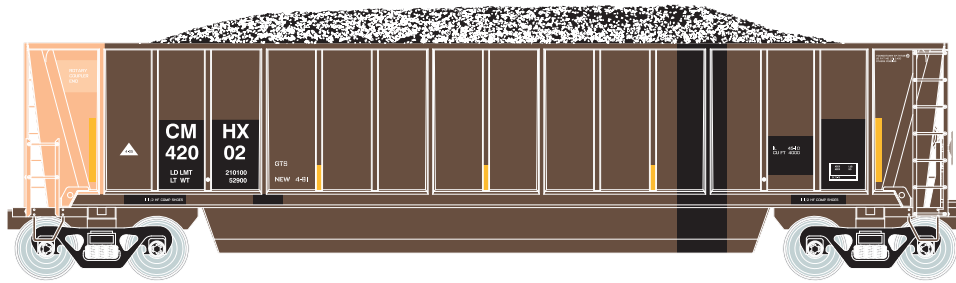

HO Bathtub Gondola Carmath Inc.

Announced 09.25.15
Orders Due: 10.23.15

ETA: August 2016

\$29.98 Individual

ATH97523

HO RTR Bathtub Gondola w/Coal Load, CMHX #42002

\$84.98 3-Pack

ATH97524
ATH97525
ATH97526

HO RTR Bathtub Gondola w/Coal Load, CMHX #1 (3)
HO RTR Bathtub Gondola w/Coal Load, CMHX #2 (3)
HO RTR Bathtub Gondola w/Coal Load, CMHX #3 (3)

Ontario Hydro

\$29.98 Individual

ATH97527

HO RTR Bathtub Gondola w/Coal Load, CNHX #902133

\$84.98 3-Pack

ATH97528
ATH97529
ATH97530

HO RTR Bathtub Gondola w/Coal Load, CNHX #1 (3)
HO RTR Bathtub Gondola w/Coal Load, CNHX #2 (3)
HO RTR Bathtub Gondola w/Coal Load, CNHX #3 (3)

HO Bathtub Gondola Canadian Pacific