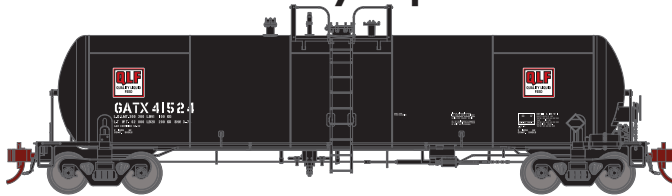

HO 20,000 Gallon GATC Tank Car

Announced 08.28.20
Orders Due: 09.25.20

ETA: August 2021

GATX Quality Liquid Feed

ATHG40182 HO GEN 20,000 Gallon GATC Tank Car, GATX #41524
ATHG40183 HO GEN 20,000 Gallon GATC Tank Car, GATX #41531
ATHG40184 HO GEN 20,000 Gallon GATC Tank Car, GATX #41536
Era: 1995+

All Road Names

MODEL FEATURES:

- Fully-assembled and ready to run out of the box
- All models are representative of prototypical paint schemes
- Weighted for trouble-free operation
- Body mounted McHenry operating scale knuckle couplers
- 70 or 100-ton Roller Bearing trucks with animated spinning bearing caps per prototype
- 33" (70-ton) or 36" (100-ton) machined metal wheels with RP25 contours operate on all popular brands of track
- Window packaging for easy viewing plus interior plastic blister safely holds the model for convenient storage
- 3-Packs feature unique numbers not available separately