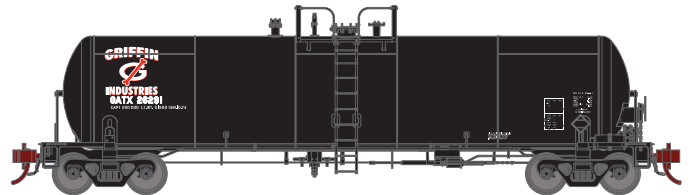

GATX Griffin Industries

ATHG40192 HO GEN 20,000 Gallon GATC Tank Car, GATX #26291
ATHG40193 HO GEN 20,000 Gallon GATC Tank Car, GATX #29296
ATHG40194 HO GEN 20,000 Gallon GATC Tank Car, GATX #29297
ATHG40195 HO GEN 20,000 Gallon GATC Tank Car, GATX (3-Pack)
Era: 1974