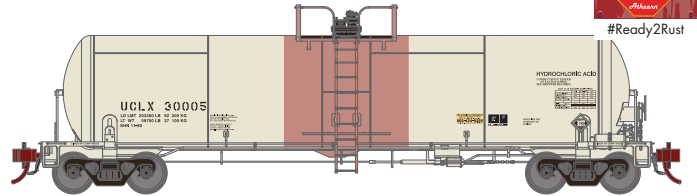

HO 20,000 Gallon GATC Tank Car

Announced 08.28.20
Orders Due: 09.25.20

ETA: August 2021

GATX Quality Liquid Feed

ATHG40182 HO GEN 20,000 Gallon GATC Tank Car, GATX #41524
ATHG40183 HO GEN 20,000 Gallon GATC Tank Car, GATX #41531
ATHG40184 HO GEN 20,000 Gallon GATC Tank Car, GATX #41536
Era: 1995+

UCLX

ATHG40185 HO GEN 20,000 Gallon GATC Tank Car, UCLX #30005
ATHG40186 HO GEN 20,000 Gallon GATC Tank Car, UCLX #30007
ATHG40187 HO GEN 20,000 Gallon GATC Tank Car, UCLX #30012
Era: 2000s+

GATX

ATHG40188 HO GEN 20,000 Gallon GATC Tank Car, GATX #41527
ATHG40189 HO GEN 20,000 Gallon GATC Tank Car, GATX #41530
ATHG40190 HO GEN 20,000 Gallon GATC Tank Car, GATX #41534
ATHG40191 HO GEN 20,000 Gallon GATC Tank Car, GATX (3-Pack)
Era: 2000s+