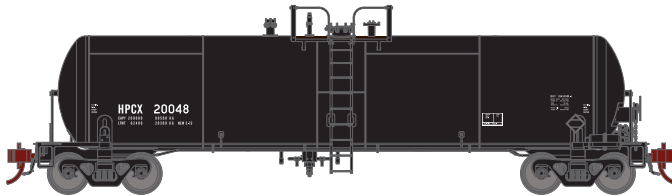

HPCX

ATHG40196 HO GEN 20,000 Gallon GATC Tank Car, HPCX #20048
ATHG40197 HO GEN 20,000 Gallon GATC Tank Car, HPCX #20057
ATHG40198 HO GEN 20,000 Gallon GATC Tank Car, HPCX #20060
Era: 1970s+