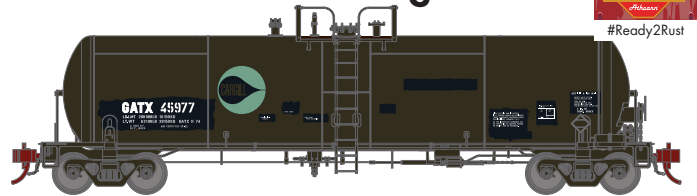

UCLX

ATHG40185 HO GEN 20,000 Gallon GATC Tank Car, UCLX #30005
ATHG40186 HO GEN 20,000 Gallon GATC Tank Car, UCLX #30007
ATHG40187 HO GEN 20,000 Gallon GATC Tank Car, UCLX #30012
Era: 2000s+

GATX

ATHG40188 HO GEN 20,000 Gallon GATC Tank Car, GATX #41527
ATHG40189 HO GEN 20,000 Gallon GATC Tank Car, GATX #41530
ATHG40190 HO GEN 20,000 Gallon GATC Tank Car, GATX #41534
ATHG40191 HO GEN 20,000 Gallon GATC Tank Car, GATX (3-Pack)
Era: 2000s+

GATX Griffin Industries

ATHG40192 HO GEN 20,000 Gallon GATC Tank Car, GATX #26291
ATHG40193 HO GEN 20,000 Gallon GATC Tank Car, GATX #29296
ATHG40194 HO GEN 20,000 Gallon GATC Tank Car, GATX #29297
ATHG40195 HO GEN 20,000 Gallon GATC Tank Car, GATX (3-Pack)
Era: 1974

HPCX

ATHG40196 HO GEN 20,000 Gallon GATC Tank Car, HPCX #20048
ATHG40197 HO GEN 20,000 Gallon GATC Tank Car, HPCX #20057
ATHG40198 HO GEN 20,000 Gallon GATC Tank Car, HPCX #20060
Era: 1970s+

GATX Cargill