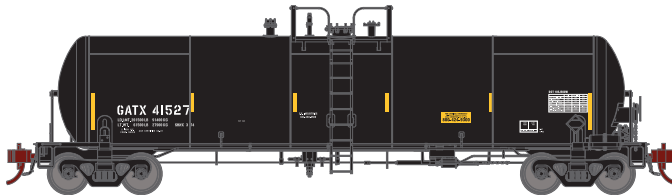

HO 20,000 Gallon GATC Tank Car

Announced 08.28.20
Orders Due: 09.25.20

ETA: August 2021

GATX Quality Liquid Feed

ATHG40182 HO GEN 20,000 Gallon GATC Tank Car, GATX #41524
ATHG40183 HO GEN 20,000 Gallon GATC Tank Car, GATX #41531
ATHG40184 HO GEN 20,000 Gallon GATC Tank Car, GATX #41536
Era: 1995+

UCLX

ATHG40185 HO GEN 20,000 Gallon GATC Tank Car, UCLX #30005
ATHG40186 HO GEN 20,000 Gallon GATC Tank Car, UCLX #30007
ATHG40187 HO GEN 20,000 Gallon GATC Tank Car, UCLX #30012
Era: 2000s+

GATX

ATHG40188 HO GEN 20,000 Gallon GATC Tank Car, GATX #41527
ATHG40189 HO GEN 20,000 Gallon GATC Tank Car, GATX #41530
ATHG40190 HO GEN 20,000 Gallon GATC Tank Car, GATX #41534
ATHG40191 HO GEN 20,000 Gallon GATC Tank Car, GATX (3-Pack)
Era: 2000s+

All Road Names

MODEL FEATURES:

- Fully-assembled and ready to run out of the box
- All models are representative of prototypical paint schemes
- Weighted for trouble-free operation
- Body mounted McHenry operating scale knuckle couplers
- 70 or 100-ton Roller Bearing trucks with animated spinning bearing caps per prototype
- 33" (70-ton) or 36" (100-ton) machined metal wheels with RP25 contours operate on all popular brands of track
- Window packaging for easy viewing plus interior plastic blister safely holds the model for convenient storage
- 3-Packs feature unique numbers not available separately