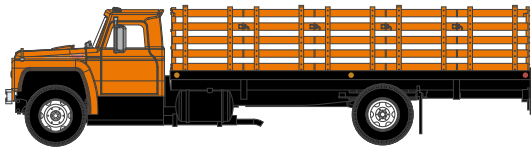

HO Ford F-850 Grain Truck

Announced 11.25.16
Orders Due: 12.30.16
ETA: October 2017

DUE:
12/2016

ATH96824 HO RTR Ford F-850 Grain Truck, Orange

DUE:
12/2016

ATH96825 HO RTR Ford F-850 Grain Truck, Tan

\$24.98SRP

Stakebed Truck

ATH96823

HO RTR Ford F-850 Stakebed Truck, White

ATH25995

HO RTR Ford F-850 Stakebed Truck, Blue

ATH25996

Primed for Grime

HO RTR Ford F-850 Stakebed Truck,
Flat red w/Primer Fender

ATH25997

HO RTR Ford F-850 Stakebed Truck, Jade

ATH25998

HO RTR Ford F-850 Stakebed Truck, Orange

ATH25999

HO RTR Ford F-850 Stakebed Truck, Tan

All F-850 Trucks

MODEL FEATURES: