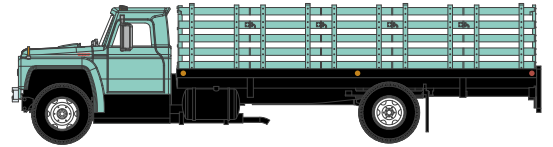

HO Ford F-850 Grain Truck

Announced 11.25.16
Orders Due: 12.30.16
ETA: October 2017

DUE:
12/2016

ATH96824 HO RTR Ford F-850 Grain Truck, Orange

DUE:
12/2016

ATH96825 HO RTR Ford F-850 Grain Truck, Tan

\$24.98SRP

Stakebed Truck

ATH96823

HO RTR Ford F-850 Stakebed Truck, White

ATH25995

HO RTR Ford F-850 Stakebed Truck, Blue

ATH25996

Primed for Grime

HO RTR Ford F-850 Stakebed Truck,
Flat red w/Primer Fender

ATH25997

HO RTR Ford F-850 Stakebed Truck, Jade

ATH25998

HO RTR Ford F-850 Stakebed Truck, Orange

ATH25999

HO RTR Ford F-850 Stakebed Truck, Tan

All F-850 Trucks

MODEL FEATURES: