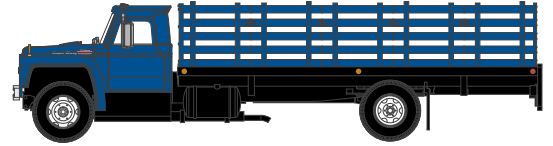

HO Ford F-850 Grain Truck

Announced 11.25.16
Orders Due: 12.30.16
ETA: October 2017

DUE:
12/2016

ATH96824 HO RTR Ford F-850 Grain Truck, Orange

DUE:
12/2016

ATH96825 HO RTR Ford F-850 Grain Truck, Tan

\$24.98SRP

Stakebed Truck

ATH96823

HO RTR Ford F-850 Stakebed Truck, White

ATH25995

HO RTR Ford F-850 Stakebed Truck, Blue

ATH25996

Primed for Grime

HO RTR Ford F-850 Stakebed Truck,
Flat red w/Primer Fender

ATH25997

HO RTR Ford F-850 Stakebed Truck, Jade

ATH25998

HO RTR Ford F-850 Stakebed Truck, Orange

ATH25999

HO RTR Ford F-850 Stakebed Truck, Tan

All F-850 Trucks

MODEL FEATURES: