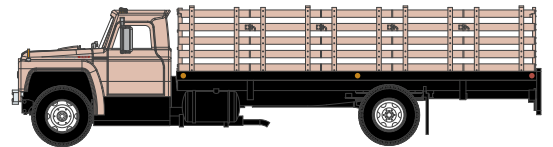

HO Ford F-850 Grain Truck

Announced 11.25.16
Orders Due: 12.30.16
ETA: October 2017

DUE:
12/2016

ATH96824 HO RTR Ford F-850 Grain Truck, Orange

DUE:
12/2016

ATH96825 HO RTR Ford F-850 Grain Truck, Tan

\$24.98SRP

Stakebed Truck

ATH96823

HO RTR Ford F-850 Stakebed Truck, White

ATH25995

HO RTR Ford F-850 Stakebed Truck, Blue

ATH25996

Primed for Grime

HO RTR Ford F-850 Stakebed Truck,
Flat red w/Primer Fender

ATH25997

HO RTR Ford F-850 Stakebed Truck, Jade

ATH25998

HO RTR Ford F-850 Stakebed Truck, Orange

ATH25999

HO RTR Ford F-850 Stakebed Truck, Tan

All F-850 Trucks

MODEL FEATURES: