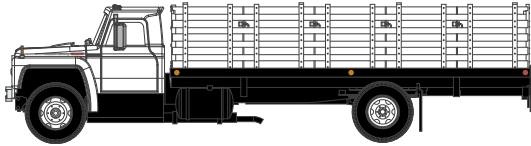

HO Ford F-850 Grain Truck

Announced 11.25.16
Orders Due: 12.30.16
ETA: October 2017

DUE:
12/2016

ATH96824 HO RTR Ford F-850 Grain Truck, Orange

DUE:
12/2016

ATH96825 HO RTR Ford F-850 Grain Truck, Tan

\$24.98SRP

Stakebed Truck

ATH96823

HO RTR Ford F-850 Stakebed Truck, White

ATH25995

HO RTR Ford F-850 Stakebed Truck, Blue

ATH25996

Primed for Grime

HO RTR Ford F-850 Stakebed Truck,
Flat red w/Primer Fender