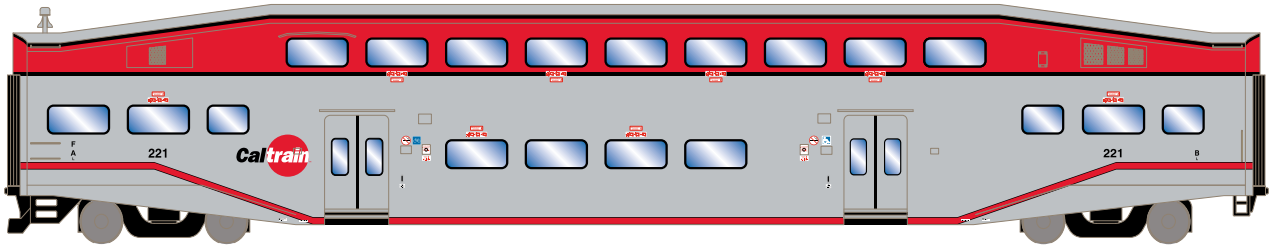

# N Bombardier Commuter Cars

## Caltrain

Announced 04.22.16  
Orders Due: 05.27.16

ETA: February 2017

Era: 1990s+

ATH26005 N Bombardier Cab Car, Caltrain #221  
ATH26006 N Bombardier Coach, Caltrain #114

ATH26007 N Bombardier Coach, Caltrain (3-Pack)