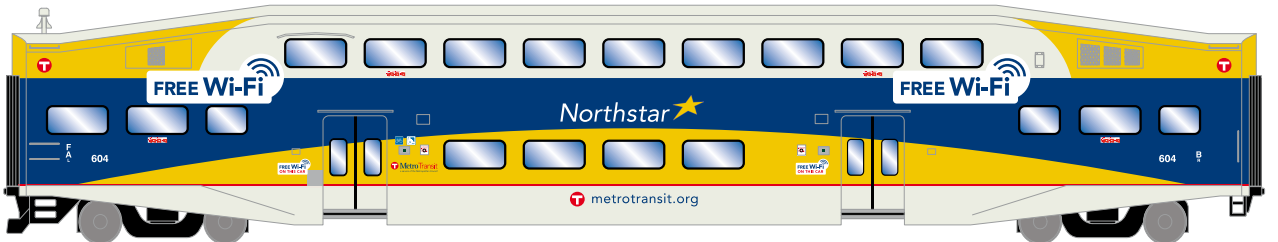

N Bombardier Commuter Cars

Announced 04.22.16
Orders Due: 05.27.16

ETA: February 2017

GO Transit

Era: 1990s+

ATH26000 N Bombardier Cab Car, GO Transit #244
ATH26001 N Bombardier Coach, GO Transit #2006

ATH26002 N Bombardier Coach, GO Transit (3-Pack)

Era: 2015+

ATH26017 N Bombardier Cab Car, Go Transit #302
ATH26018 N Bombardier Coach, Go Transit #2555

ATH26019 N Bombardier Coach, Go Transit (3-Pack)

Northstar

Era: 1990s+

ATH26008 N Bombardier Cab Car, Northstar Commuter #604
ATH26009 N Bombardier Coach, Northstar Commuter #707

ATH26010 N Bombardier Coach, Northstar Commuter (3-Pack)

$46.98 SINGLE SRP **$134.98** 3-PACK SRP

Visit Your Local Retailer | Visit www.athearn.com | Call 1.800.338.4639