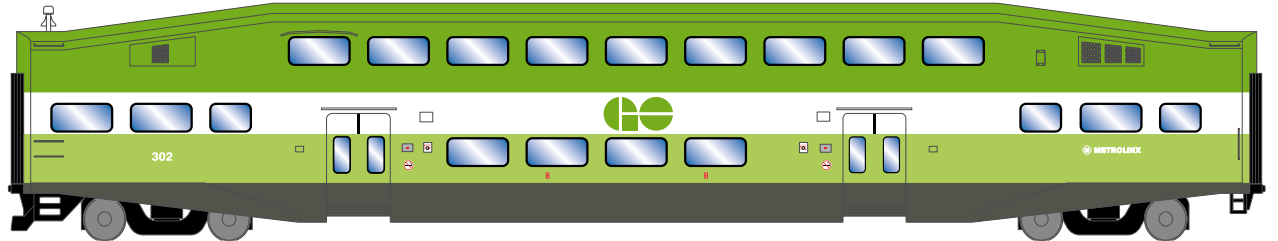

# N Bombardier Commuter Cars

## GO Transit

Era: 1990s+

ATH26000 N Bombardier Cab Car, GO Transit #244  
ATH26001 N Bombardier Coach, GO Transit #2006

ATH26002 N Bombardier Coach, GO Transit (3-Pack)

Era: 2015+

ATH26017 N Bombardier Cab Car, Go Transit #302  
ATH26018 N Bombardier Coach, Go Transit #2555