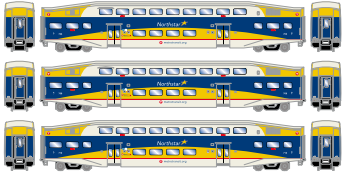

Era: 1990s+