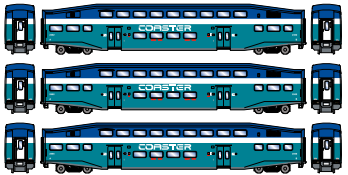

# N Bombardier Commuter Cars

## Coaster

Announced 04.22.16  
Orders Due: 05.27.16

ETA: February 2017

Era: 1990s+

ATH26014	N Bombardier Cab Car, Coaster #2301
ATH26015	N Bombardier Coach, Coaster #2503
ATH26016	N Bombardier Coach, Coaster (3-Pack)