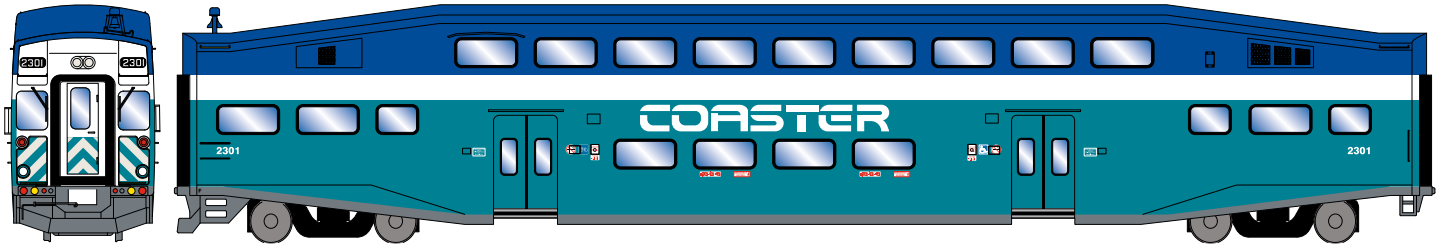

N Bombardier Commuter Cars

Coaster

Announced 04.22.16
Orders Due: 05.27.16

ETA: February 2017

Era: 1990s+