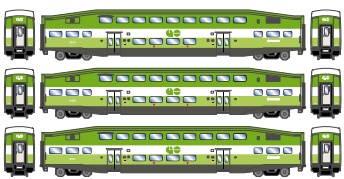

## GO Transit

Era: 1990s+

ATH26000 N Bombardier Cab Car, GO Transit #244  
ATH26001 N Bombardier Coach, GO Transit #2006

ATH26002 N Bombardier Coach, GO Transit (3-Pack)

Era: 2015+

ATH26017 N Bombardier Cab Car, Go Transit #302  
ATH26018 N Bombardier Coach, Go Transit #2555