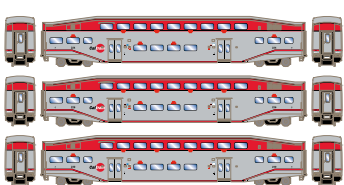

# N Bombardier Commuter Cars

## Caltrain

Announced 04.22.16  
Orders Due: 05.27.16

ETA: February 2017

Era: 1990s+

ATH26005 N Bombardier Cab Car, Caltrain #221  
ATH26006 N Bombardier Coach, Caltrain #114

ATH26007 N Bombardier Coach, Caltrain (3-Pack)