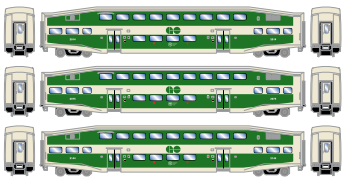

## GO Transit

Era: 1990s+

ATH26000 N Bombardier Cab Car, GO Transit #244  
ATH26001 N Bombardier Coach, GO Transit #2006

ATH26002 N Bombardier Coach, GO Transit (3-Pack)

Era: 2015+

ATH26017 N Bombardier Cab Car, Go Transit #302  
ATH26018 N Bombardier Coach, Go Transit #2555