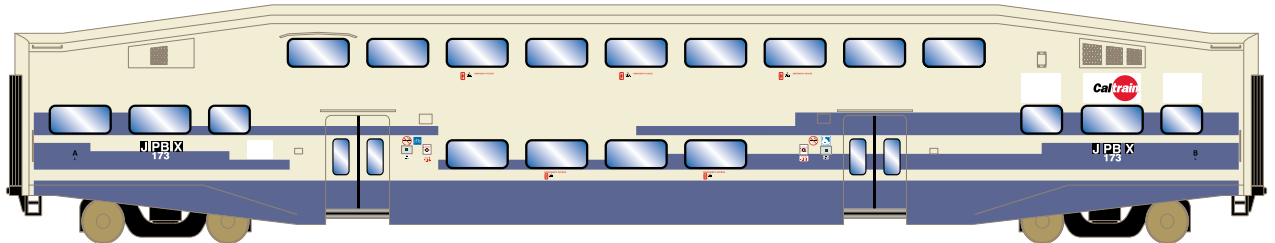

# N Bombardier Commuter Cars

## Caltrain

Announced 04.22.16  
Orders Due: 05.27.16

ETA: February 2017

Era: 1990s+

ATH26005 N Bombardier Cab Car, Caltrain #221  
ATH26006 N Bombardier Coach, Caltrain #114

ATH26007 N Bombardier Coach, Caltrain (3-Pack)

Era: 2015+

ATH26003 N Bombardier Coach, Caltrain ex/Metrolink #173

ATH26004 N Bombardier Coach, Caltrain ex/Metrolink (3-Pack)