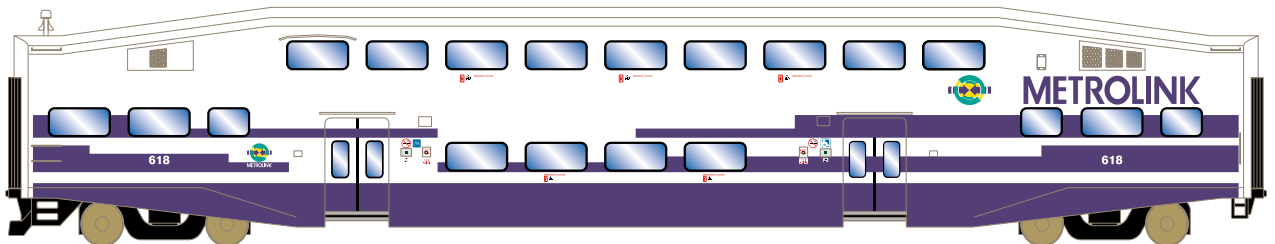

# N Bombardier Commuter Cars

## Caltrain

Announced 04.22.16  
Orders Due: 05.27.16

ETA: February 2017

Era: 1990s+

ATH26005 N Bombardier Cab Car, Caltrain #221  
ATH26006 N Bombardier Coach, Caltrain #114

ATH26007 N Bombardier Coach, Caltrain (3-Pack)

Era: 2015+

ATH26003 N Bombardier Coach, Caltrain ex/Metrolink #173

ATH26004 N Bombardier Coach, Caltrain ex/Metrolink (3-Pack)

## Metrolink

Era: 1990s+

ATH26011 N Bombardier Cab Car, Metrolink #618  
ATH26012 N Bombardier Coach, Metrolink #126

ATH26013 N Bombardier Coach, Metrolink (3-Pack)

**\$46.98** SINGLE SRP **\$134.98** 3-PACK SRP